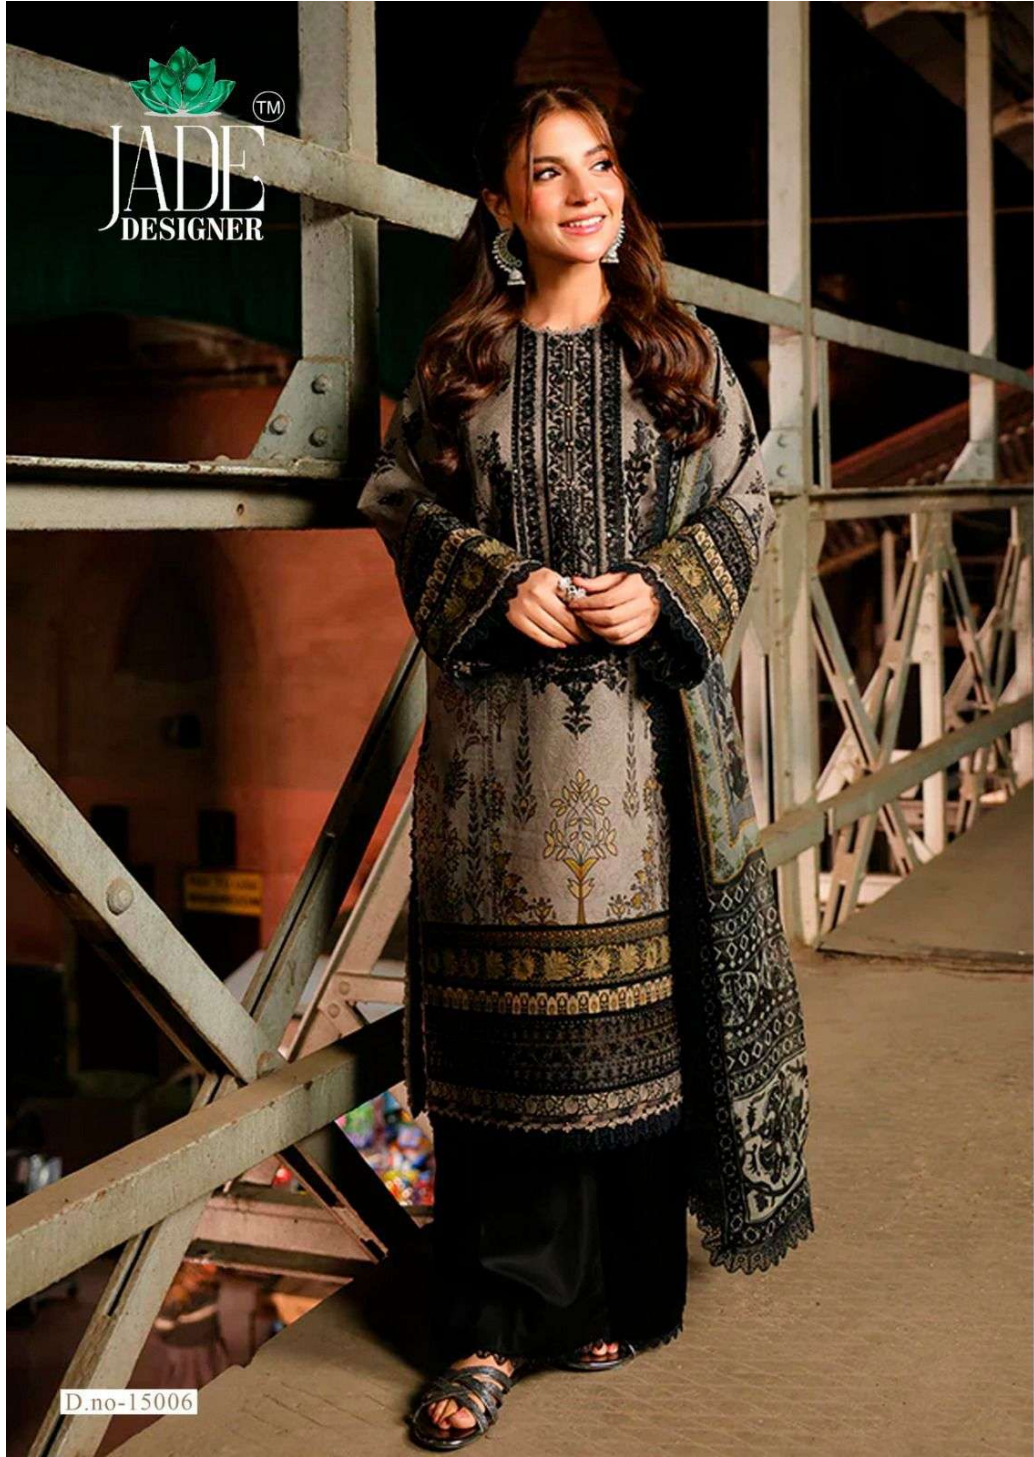

JADE
DESIGNER™

D.no-15006