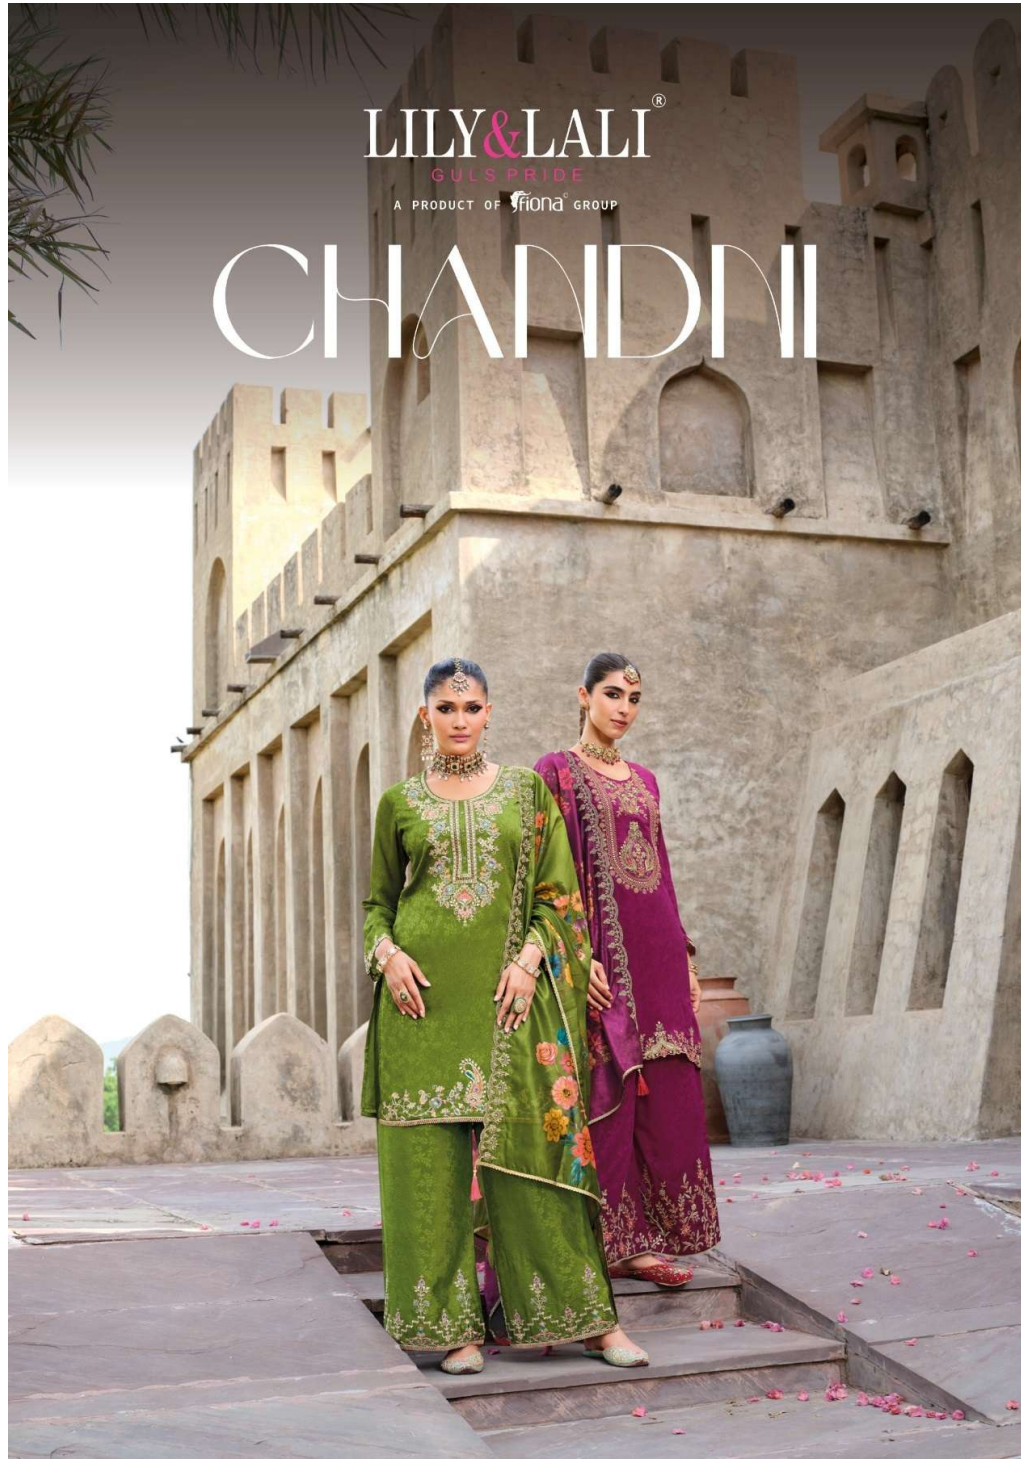

LILY & LALI[®]
GULS PRIDE
A PRODUCT OF Sirona[®] GROUP

CHANDNI

LILY&LALI[®]
GULS PRIDE
A PRODUCT OF Sirona GROUP
27111

LILY & LALI[®]
GULS PRIDE
A PRODUCT OF **friona** GROUP
27112

LILY&LALI®
GULS PRIDE
A PRODUCT OF Sifona® GROUP
27113