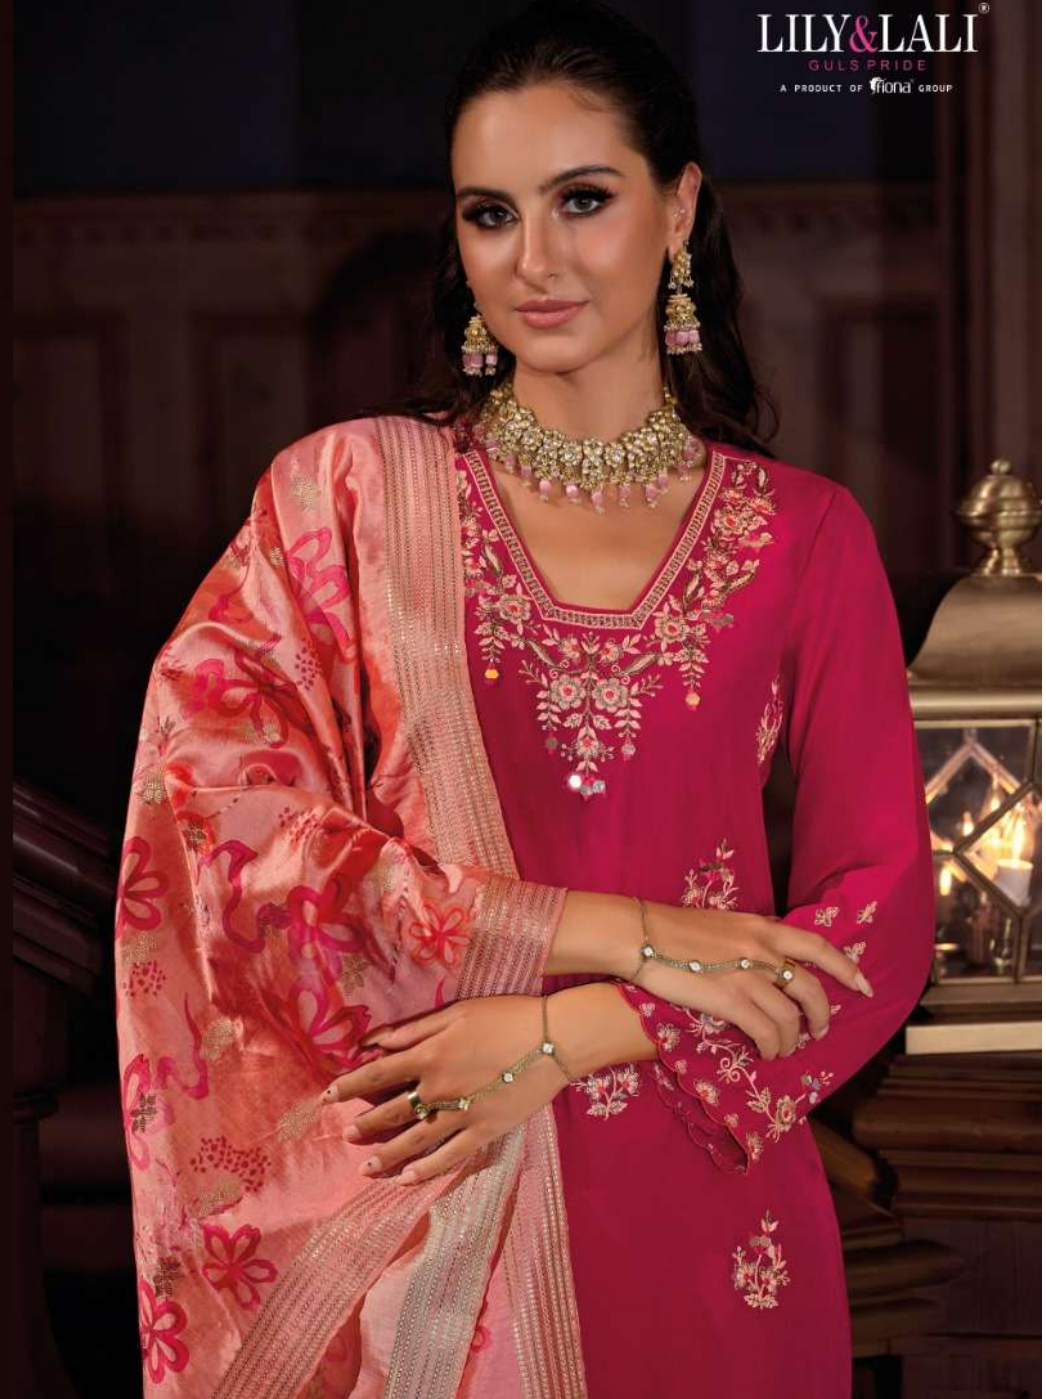

Nazaare

FASHION FADES
26701

26702

LILY & LALI[®]
GULS PRIDE
A PRODUCT OF ALONA GROUP

SOMEONE LIVES
26703

LILY & LALI[®]
GULSPRIDE
A PRODUCT OF Sirona[®] GROUP

26704

LILY & LALI[®]
GULS PRIDE
A PRODUCT OF Sirona[®] GROUP

LILY&LALI[®]
GULS PRIDE
A PRODUCT OF Sirona GROUP

26701

26702

26703

26704

Nazaare

Nazaare

LILY & LALI[®]

GULS PRIDE

A PRODUCT OF fiona[®] GROUP

FABRICS DETAILS

: TOP :

EMBROIDERY & MIRROR WORK ON VISCOSE SILK WITH LINING

: BOTTOM :

VISCOSE SILK PLAZZO WITH EMBROIDERY

: DUPATTA :

FANCY FABRICS DIGITAL PRINT DUPATTA WITH TUSSLE

SIZE : M,L,XL,XXL,3XL

NOTE : POCKET INSIDE THE PANT