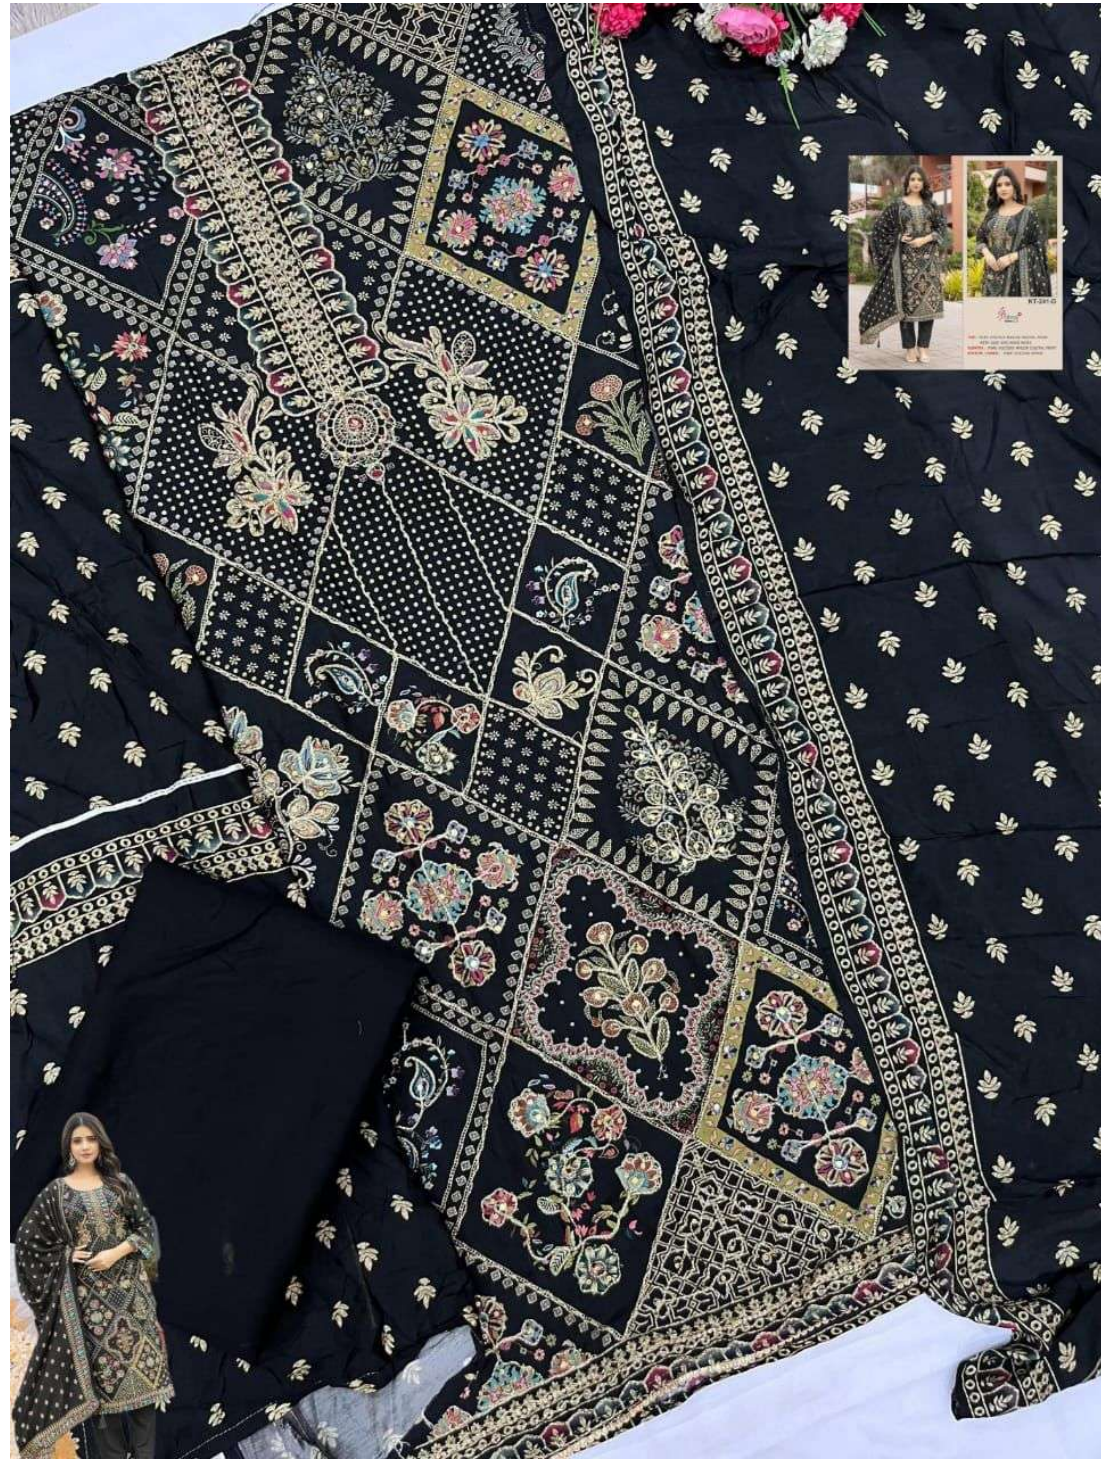

TOP:- PURE VISCOUS MASLIN DIGITAL PRINT
WITH AARI AND HAND WORK

DUPATTA:- PURE VISCOUS MASLIN DIGITAL PRINT

BOTTOM / INNER:- PURE VISCOUS RAYON

KT-241

KT-241-B

KT-241-C

KT-241-D

TOP:- PURE VISCOUS MASLIN DIGITAL PRINT
WITH AARI AND HAND WORK

DUPATTA:- PURE VISCOUS MASLIN DIGITAL PRINT

BOTTOM / INNER:- PURE VISCOUS RAYON

KT-241

KT-241-B

KT-241-C

KT-241-D

KT-241-D

TOP:- PURE VISCOUS MASLIN DIGITAL PRINT
WITH AARI AND HAND WORK

DUPATTA:- PURE VISCOUS MASLIN DIGITAL PRINT

BOTTOM / INNER:- PURE VISCOUS RAYON

KT-241-C

TOP:- PURE VISCOUS MASLIN DIGITAL PRINT
WITH AARI AND HAND WORK

DUPATTA:- PURE VISCOUS MASLIN DIGITAL PRINT

BOTTOM / INNER:- PURE VISCOUS RAYON

DUPATTA:- PURE VISCOUS MASLIN DIGITAL PRINT

BOTTOM / INNER:- PURE VISCOUS RAYON