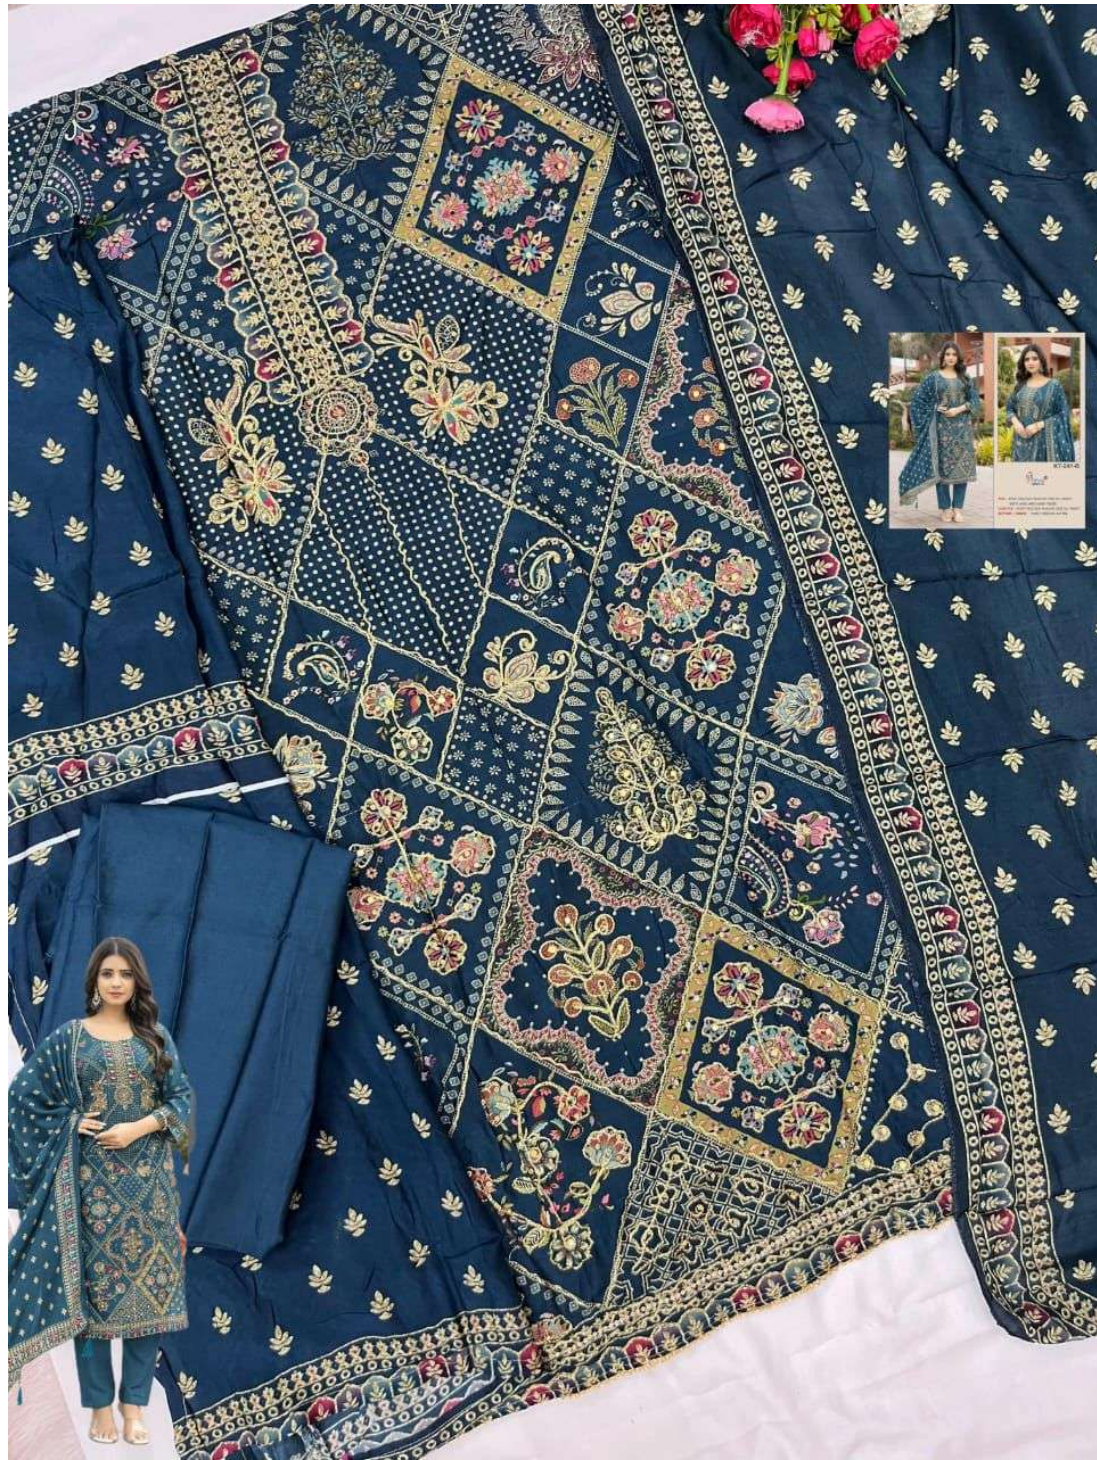

TOP:- PURE VISCOUS MASLIN DIGITAL PRINT
WITH AARI AND HAND WORK

DUPATTA:- PURE VISCOUS MASLIN DIGITAL PRINT

BOTTOM / INNER:- PURE VISCOUS RAYON

KT-241

KT-241-B

KT-241-C

KT-241-D

TOP:- PURE VISCOUS MASLIN DIGITAL PRINT
WITH AARI AND HAND WORK

DUPATTA:- PURE VISCOUS MASLIN DIGITAL PRINT

BOTTOM / INNER:- PURE VISCOUS RAYON

KT-241

KT-241-B

KT-241-C

KT-241-D

KT-241-D

TOP:- PURE VISCOUS MASLIN DIGITAL PRINT
WITH AARI AND HAND WORK

DUPATTA:- PURE VISCOUS MASLIN DIGITAL PRINT

BOTTOM / INNER:- PURE VISCOUS RAYON

KT-241-C

TOP:- PURE VISCOUS MASLIN DIGITAL PRINT
WITH AARI AND HAND WORK

DUPATTA:- PURE VISCOUS MASLIN DIGITAL PRINT

BOTTOM / INNER:- PURE VISCOUS RAYON

DUPATTA:- PURE VISCOUS MASLIN DIGITAL PRINT

BOTTOM / INNER:- PURE VISCOUS RAYON