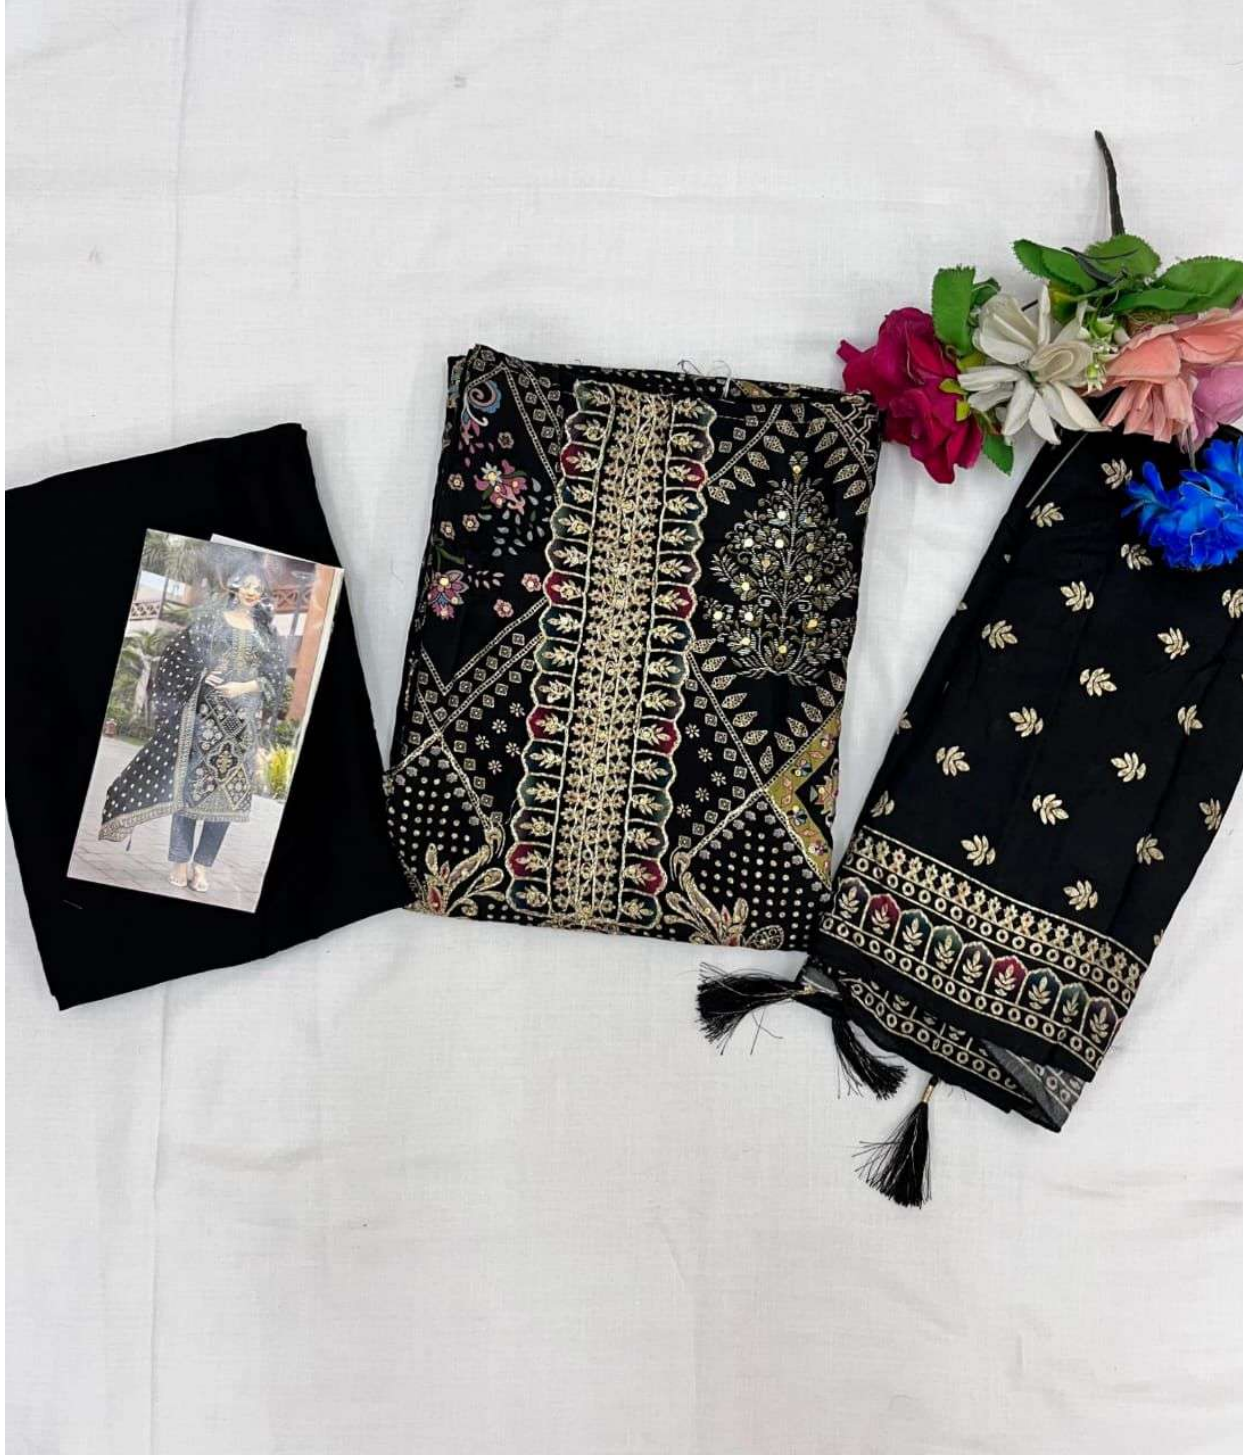

TOP:- PURE VISCOUS MASLIN DIGITAL PRINT
WITH AARI AND HAND WORK

DUPATTA:- PURE VISCOUS MASLIN DIGITAL PRINT

BOTTOM / INNER:- PURE VISCOUS RAYON

KT-241

KT-241-B

KT-241-C

KT-241-D

TOP:- PURE VISCOUS MASLIN DIGITAL PRINT
WITH AARI AND HAND WORK

DUPATTA:- PURE VISCOUS MASLIN DIGITAL PRINT

BOTTOM / INNER:- PURE VISCOUS RAYON

KT-241

KT-241-B

KT-241-C

KT-241-D

KT-241-D

TOP:- PURE VISCOUS MASLIN DIGITAL PRINT
WITH AARI AND HAND WORK

DUPATTA:- PURE VISCOUS MASLIN DIGITAL PRINT

BOTTOM / INNER:- PURE VISCOUS RAYON

KT-241-C

TOP:- PURE VISCOUS MASLIN DIGITAL PRINT
WITH AARI AND HAND WORK

DUPATTA:- PURE VISCOUS MASLIN DIGITAL PRINT

BOTTOM / INNER:- PURE VISCOUS RAYON

KT-241-B

**TOP:- PURE VISCOUS MASLIN DIGITAL PRINT
WITH AARI AND HAND WORK**

DUPATTA:- PURE VISCOUS MASLIN DIGITAL PRINT

BOTTOM / INNER:- PURE VISCOUS RAYON

KT-241

**TOP:- PURE VISCOUS MASLIN DIGITAL PRINT
WITH AARI AND HAND WORK**