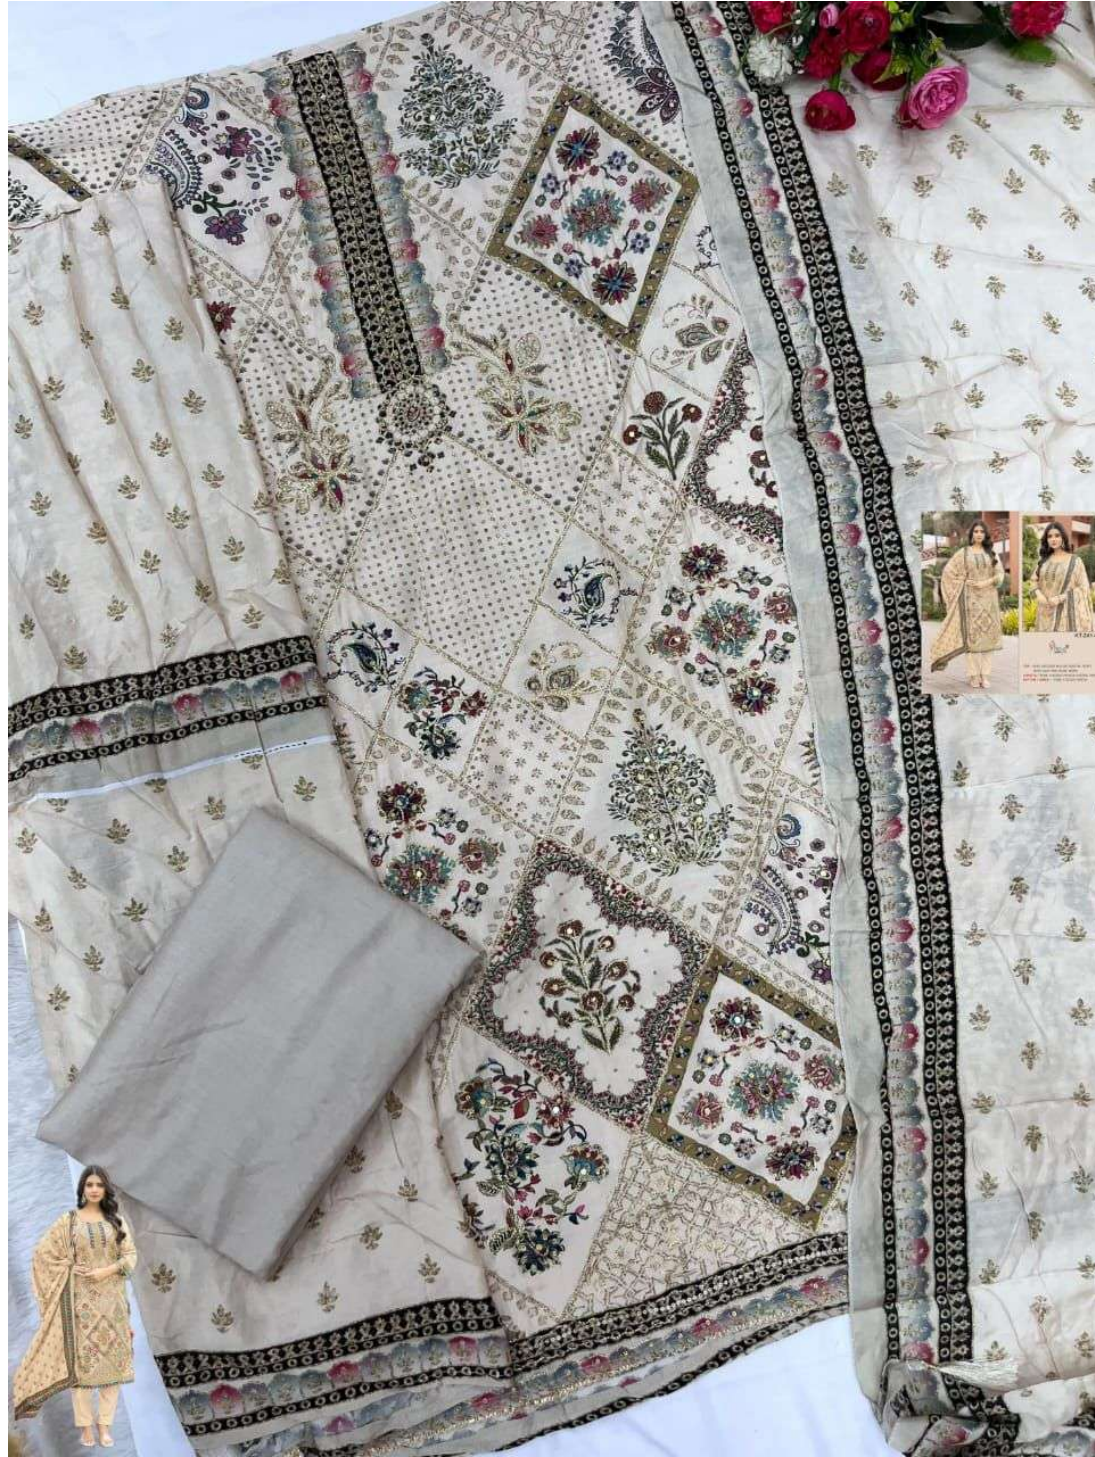

TOP:- PURE VISCOUS MASLIN DIGITAL PRINT
WITH AARI AND HAND WORK

DUPATTA:- PURE VISCOUS MASLIN DIGITAL PRINT

BOTTOM / INNER:- PURE VISCOUS RAYON

KT-241

KT-241-B

KT-241-C

KT-241-D

TOP:- PURE VISCOUS MASLIN DIGITAL PRINT
WITH AARI AND HAND WORK

DUPATTA:- PURE VISCOUS MASLIN DIGITAL PRINT

BOTTOM / INNER:- PURE VISCOUS RAYON

KT-241

KT-241-B

KT-241-C

KT-241-D

KT-241-D

TOP:- PURE VISCOUS MASLIN DIGITAL PRINT
WITH AARI AND HAND WORK

DUPATTA:- PURE VISCOUS MASLIN DIGITAL PRINT

BOTTOM / INNER:- PURE VISCOUS RAYON

KT-241-C

TOP:- PURE VISCOUS MASLIN DIGITAL PRINT
WITH AARI AND HAND WORK

DUPATTA:- PURE VISCOUS MASLIN DIGITAL PRINT

BOTTOM / INNER:- PURE VISCOUS RAYON

DUPATTA:- PURE VISCOUS MASLIN DIGITAL PRINT

BOTTOM / INNER:- PURE VISCOUS RAYON