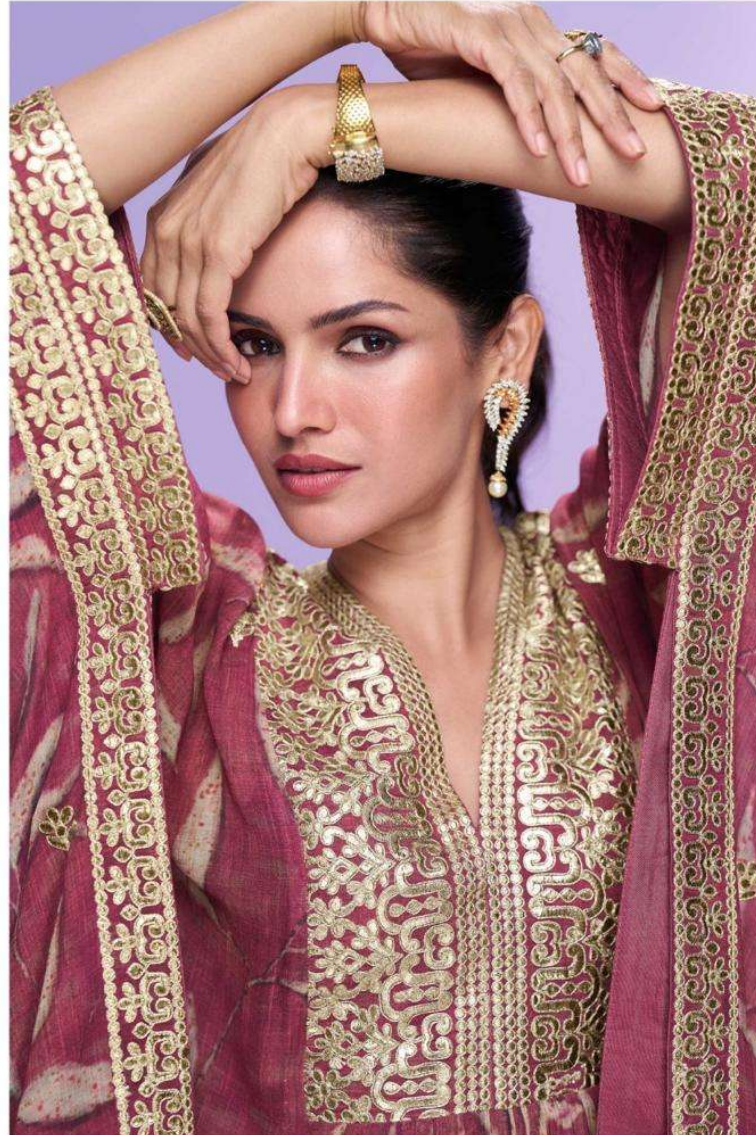

SAYURI®
Designer

GLAMOUR GALORE | 10059 |

Style paints the future while honoring the past.

SAYURI®
Designer

GLAMOUR GALORE

Style is the poetry of appearance, written in fabric and form.

| 10059 |

Wear your confidence