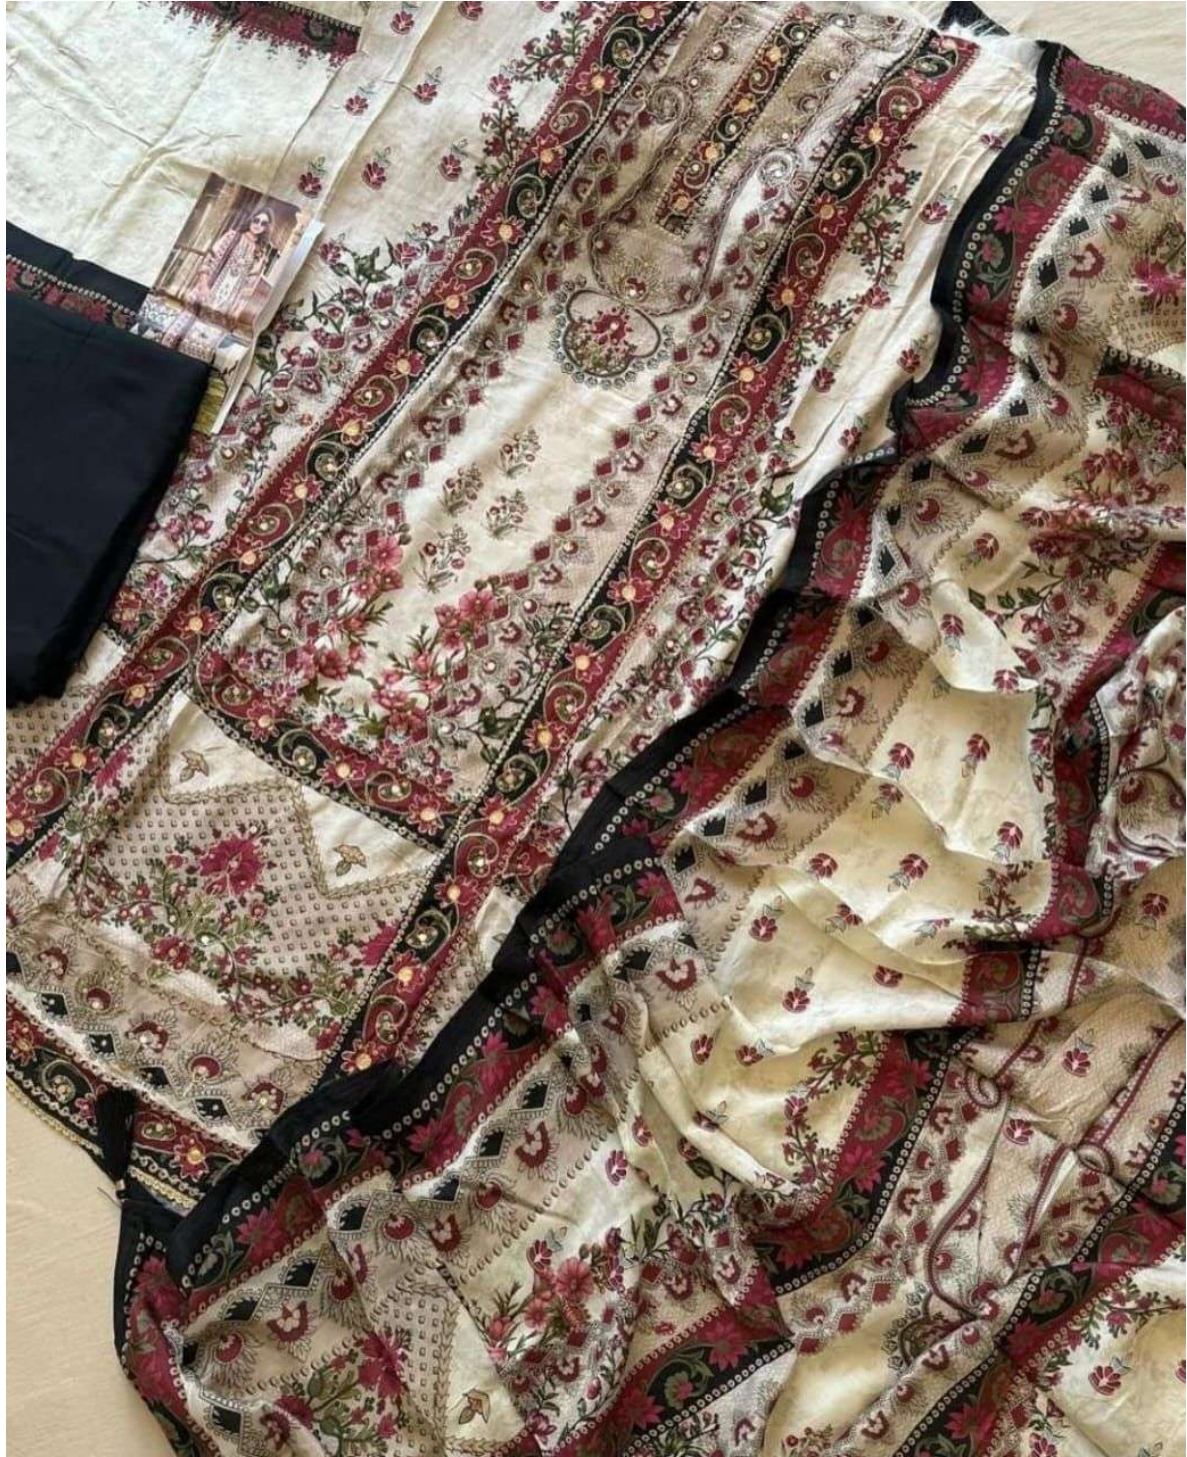

KT-125

TOP \* PURE VISCOUS MASLIN DIGITAL PRINT WITH AARI AND HAND WORK \*

DUPATTA \* PURE VISCOSE MASLIN DIGITAL PRINT \*

BOTTOM \* PURE VISCOSE RAYON \*

Shree  
FABS

KT-125

KT-125

KT-125

TOP \* PURE VISCOUS MASLIN DIGITAL PRINT WITH AARI AND HAND WORK \*

DUPATTA \* PURE VISCOSE MASLIN DIGITAL PRINT \*

BOTTOM \* PURE VISCOSE RAYON \*