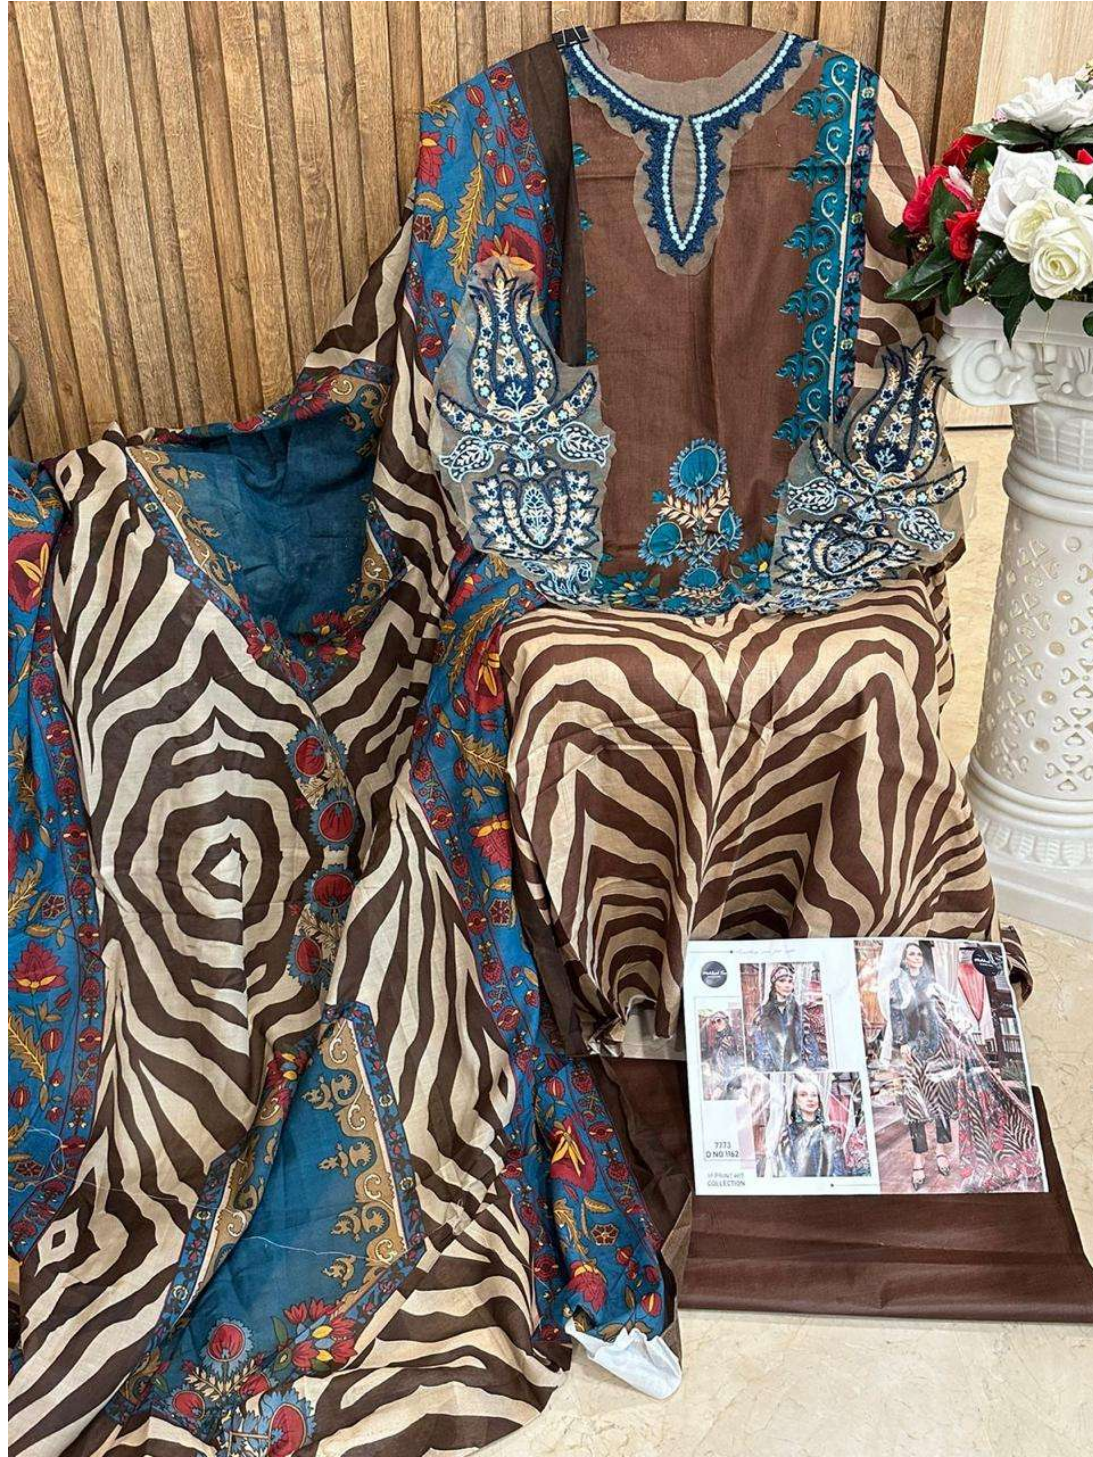

Mehlool Tea
Clothing Textiles

Mehlool Tea
Clothing Textiles

2773
S NO: 1507-B

NEEDLE LAWN
COLLECTION-02