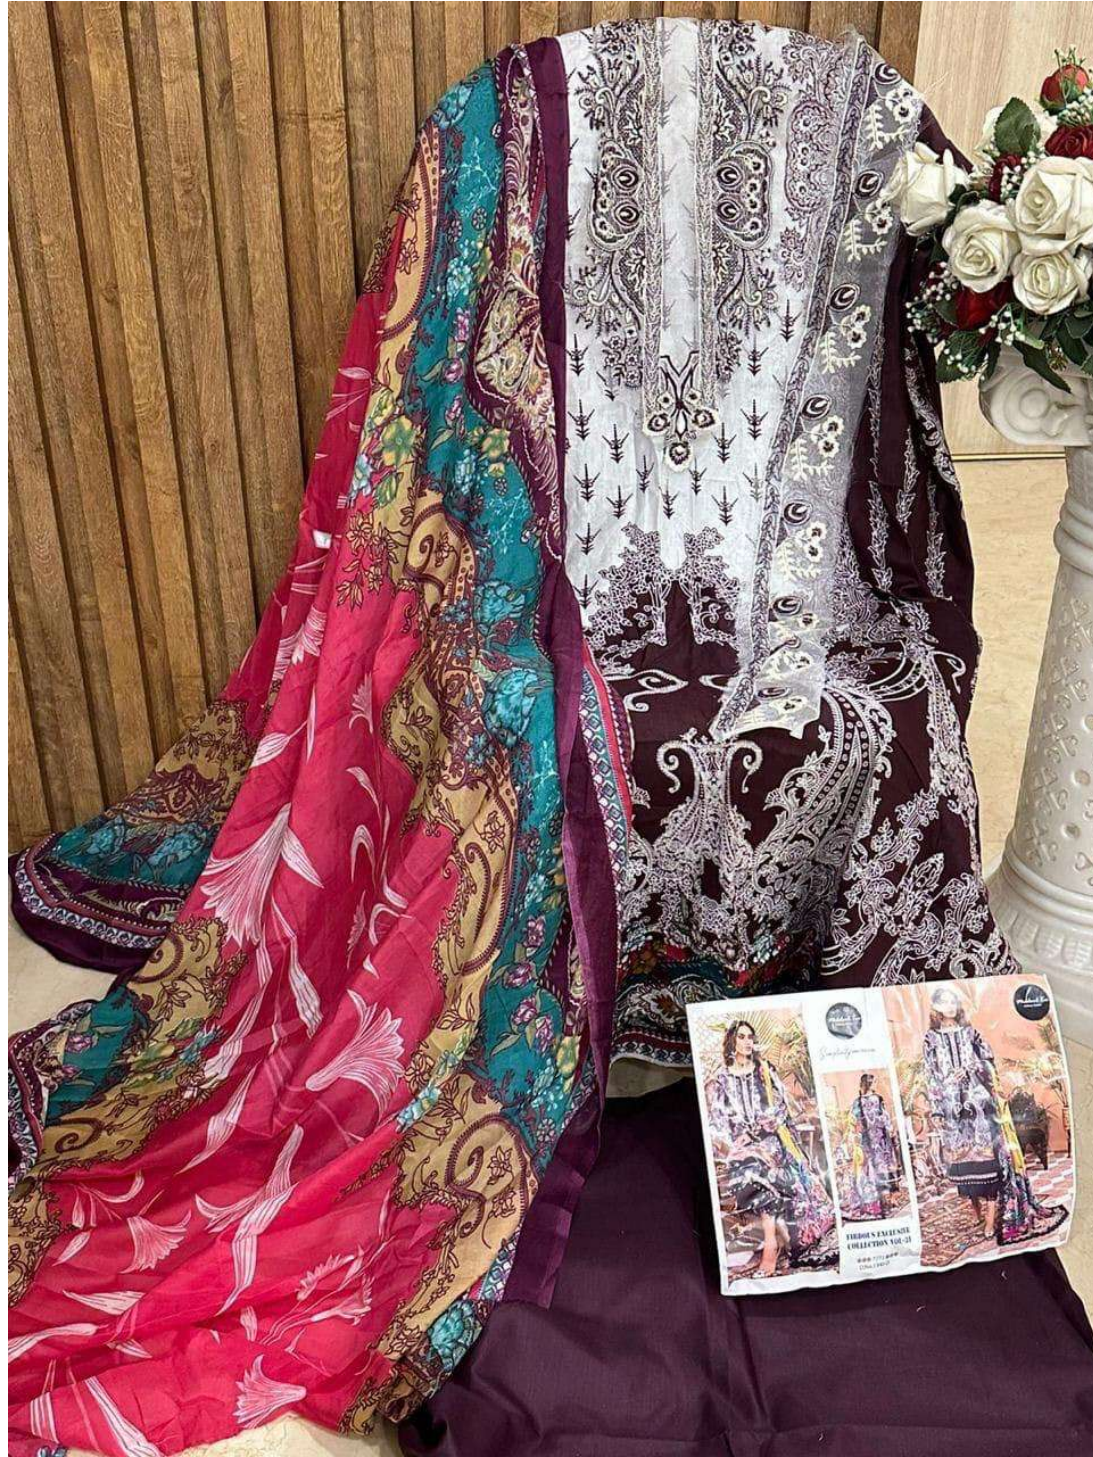

Mehlool Tea
Clothing Textiles

Mehlool Tea
Clothing Textiles

2773
S NO: 1507-B

NEEDLE LAWN
COLLECTION-02