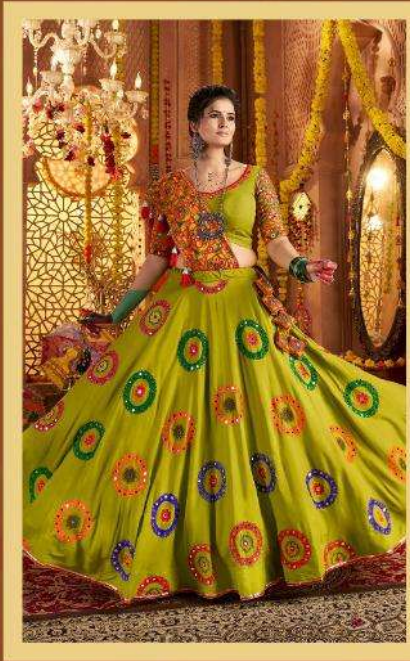

शुभकला®

रास
VOL.20

bhkala

RASS - 11012

bhkala

RASS-11013

bhkala

RASS - 11014

RASS - 11011

RASS - 11012

RASS - 11013

RASS - 11014

bhkala®

गय
VOL.20

Design NO. (SKU)	Color	Lehenga Fabric	Choli Fabric	Dupatta Fabric	SIZE (Full Stitched) (M-38 SIZE) With Customise upto 44 INCH	Lehenga Work	Choli Work	Dupatta Work	Dupatta Length	Weight (KG)
11011	Flourecent Green	Viscose Cotton	Viscose Cotton	Viscose Cotton	Choli Chest: 38 INCH Choli Length: 15 INCH Lehenga Waist: 42 INCH Lehenga Length: 40 INCH Lehenga Flair: 8 MTR	Thread Embroidered Work with All Over Mirror	Thread Embroidered Work with All Over Mirror	Embroidered Lace with Mirror on Border	2.40 MTR	2
11012	Black	Viscose Cotton	Viscose Cotton	Viscose Cotton	Choli Chest: 38 INCH Choli Length: 15 INCH Lehenga Waist: 42 INCH Lehenga Length: 40 INCH Lehenga Flair: 8 MTR	Thread Embroidered Work with All Over Mirror	Thread Embroidered Work with All Over Mirror	Embroidered Lace with Mirror on Border	2.40 MTR	2
11013	Royal Blue	Viscose Cotton	Viscose Cotton	Viscose Cotton	Choli Chest: 38 INCH Choli Length: 15 INCH Lehenga Waist: 42 INCH Lehenga Length: 40 INCH Lehenga Flair: 8 MTR	Thread Embroidered Work with All Over Mirror	Thread Embroidered Work with All Over Mirror	Embroidered Lace with Mirror on Border	2.40 MTR	2
11014	White	Viscose Cotton	Viscose Cotton	Viscose Cotton	Choli Chest: 38 INCH Choli Length: 15 INCH Lehenga Waist: 42 INCH Lehenga Length: 40 INCH Lehenga Flair: 8 MTR	Thread Embroidered Work with All Over Mirror	Thread Embroidered Work with All Over Mirror	Embroidered Lace with Mirror on Border	2.40 MTR	2