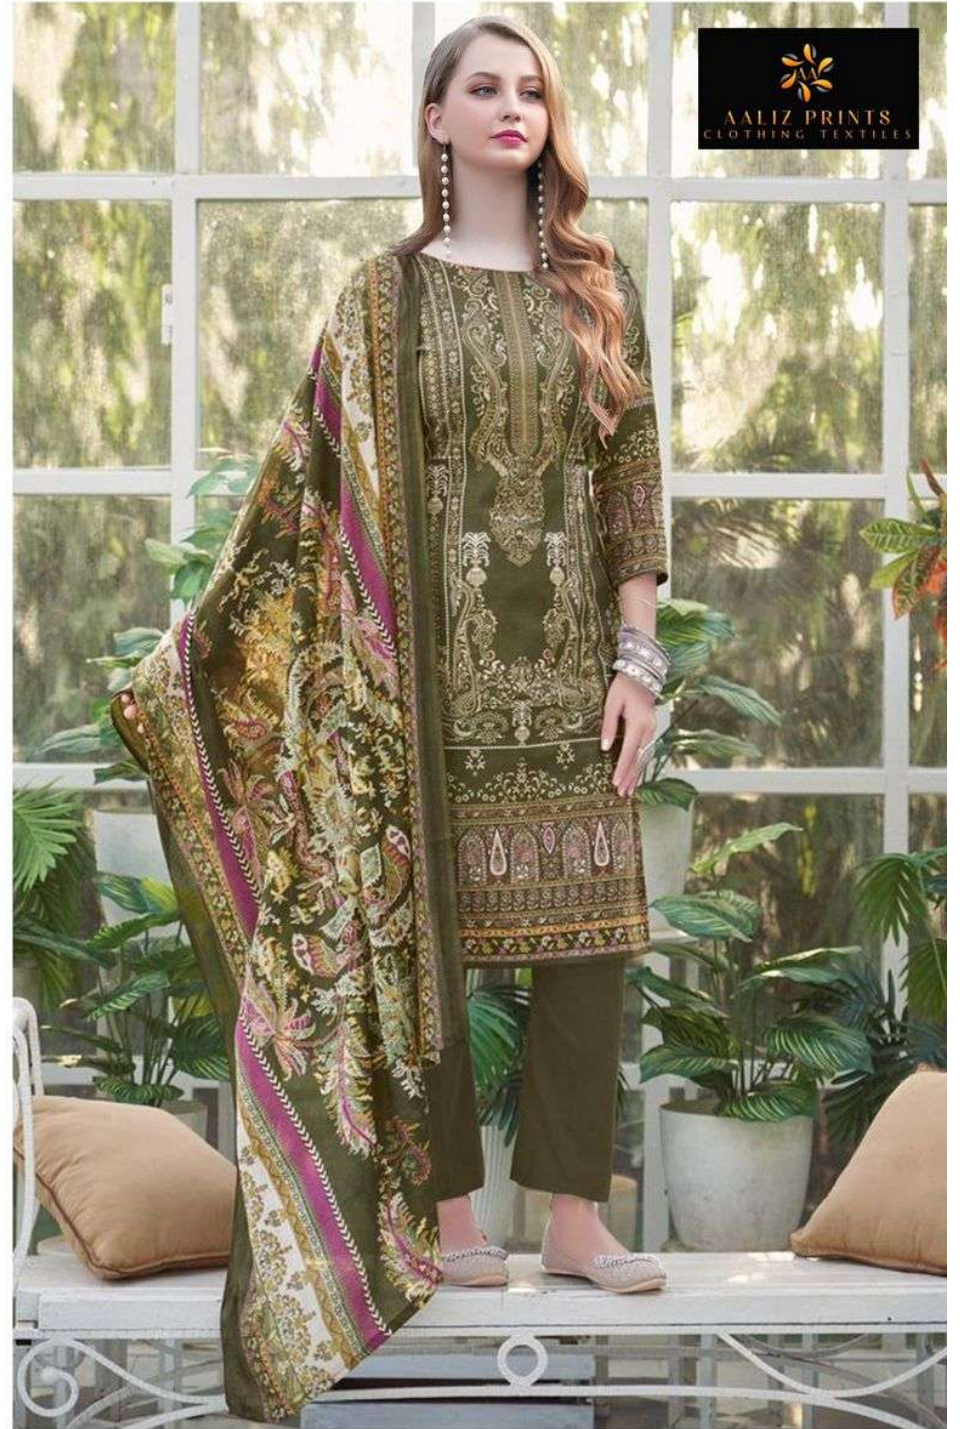

7773
D.NO. 3093

**BIN SAHEED
VOL - 02**