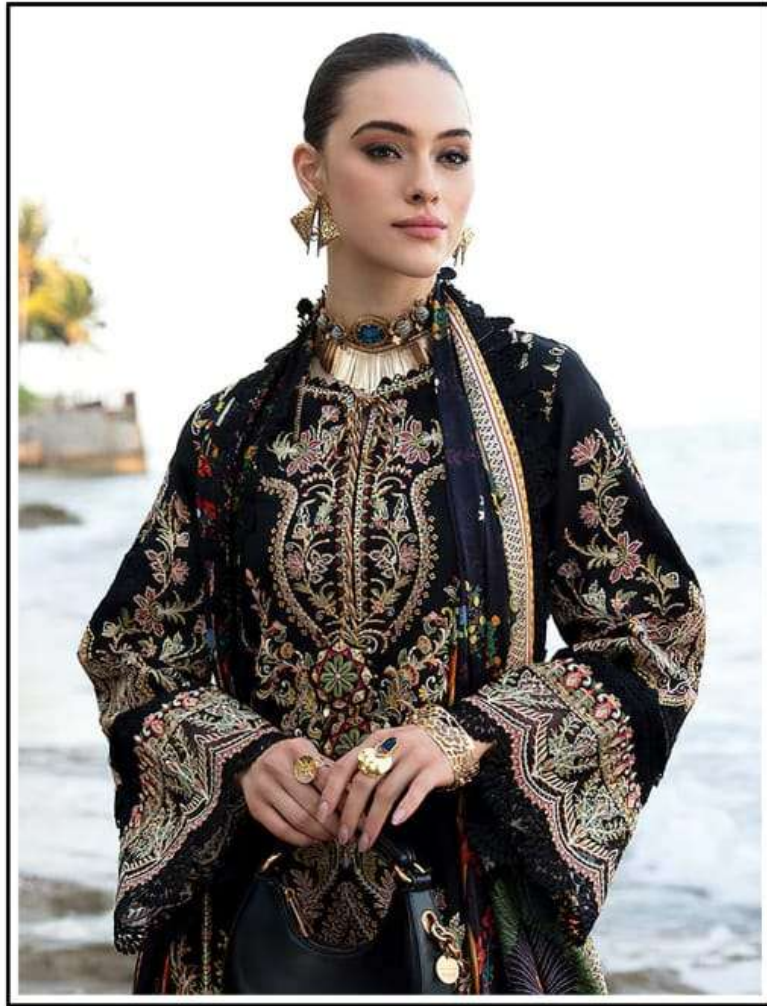

 Alzohaib™

AZ-1256

TOP RAYON WITH
Heavy Embroidery

BOTTOM-INNER
RAYON

DUPATTA Cotton with Digital
print

Alzohaib

Alzohaib

AZ-1256

100% Cotton / 100% Polyester

100% Cotton / 100% Polyester

 Alzohaib™

AZ-1256

TOP RAYON WITH
Heavy Embroidery

BOTTOM-INNER
RAYON

DUPATTA Cotton with Digital
print