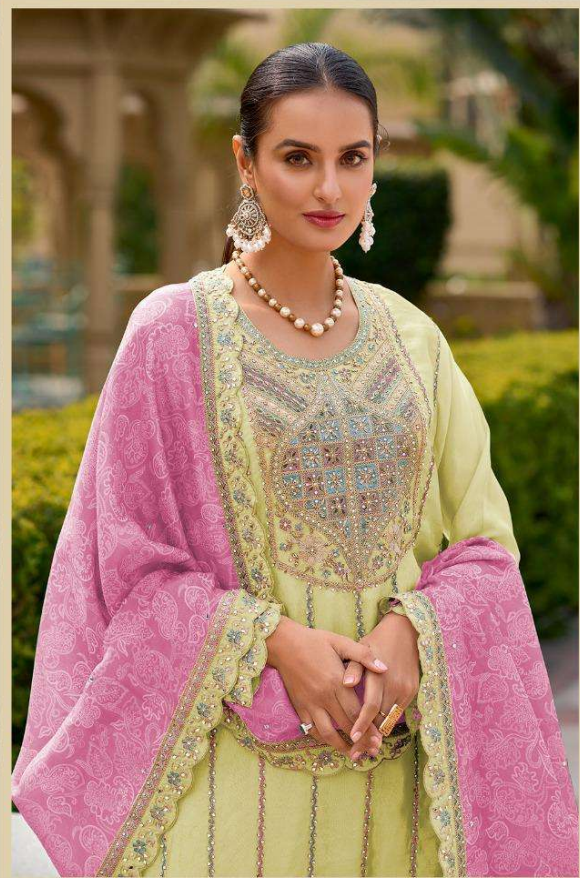

Three
FABS

READY MADE
COLLECTION

R-1629

R- 1629 D

**READY MADE
COLLECTION**

CARE INSTRUCTIONS

- DO NOT USE ANY TYPE OF BLEACH OR STAIN REMOVING CHEMICALS
- DO NOT OVER EXPOSE DAMP FABRIC TO STRONG SUNLIGHT
- IRON AT MODERATE TEMPERATURE