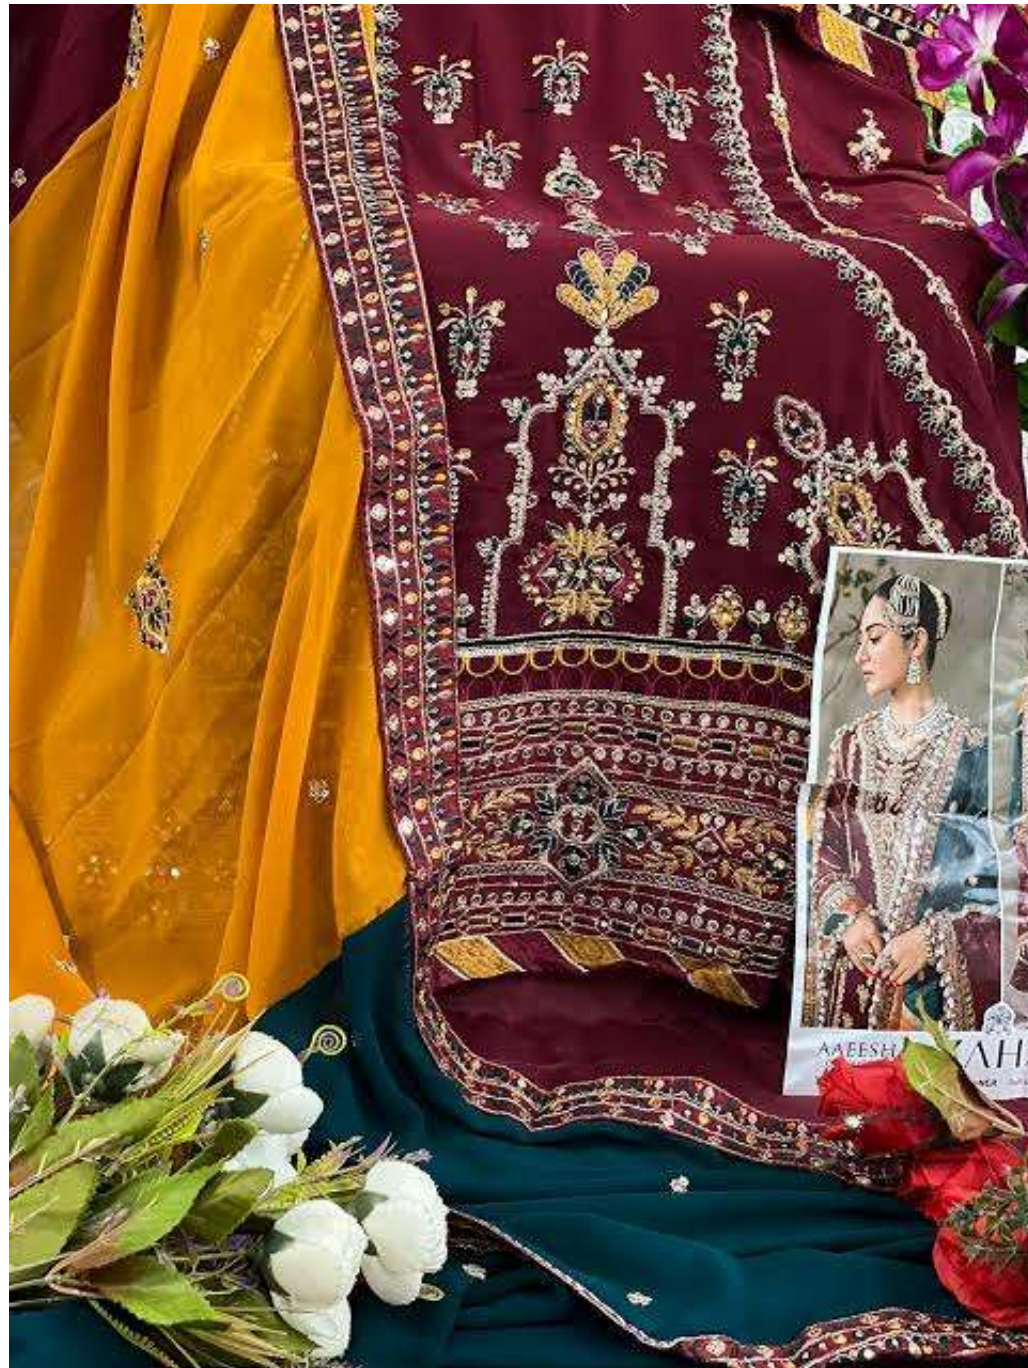

AAEESHA
COLOURS VOL-1

TOP Fox Georgette
with Embroidery

ZAHA

BOTTOM-INNER Dull santoon

D.No.10112-C

DUPATTA Fox Georgette
with Embroidery

AAEESHA
COLOURS VOL-1

TOP Fox Georgette
with Embroidery

ZAHA

BOTTOM-INNER Dull santoon

D.No.10112-C

DUPATTA Fox Georgette
with Embroidery