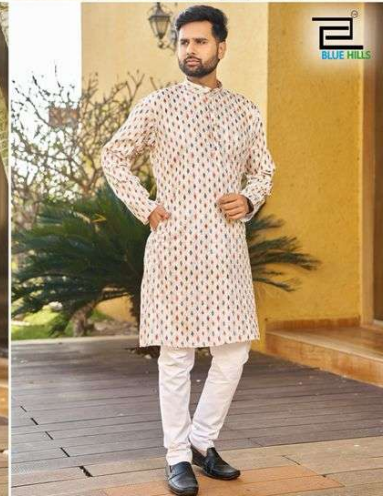

MEWAADI
SARDAR

#Manyavar

#Manyavar

#Manyavar

		SIZE CHART	IN INCHES
SIZE NO:	KURTAS CHEST (WITH LOOSING)	KURTA LENGTH	SHOULDER
M(38)	42"	39"	17.5"
L(40)	44"	39"	18"
XL(42)	46"	41"	19"
XXL(44)	48"	41"	19.5"