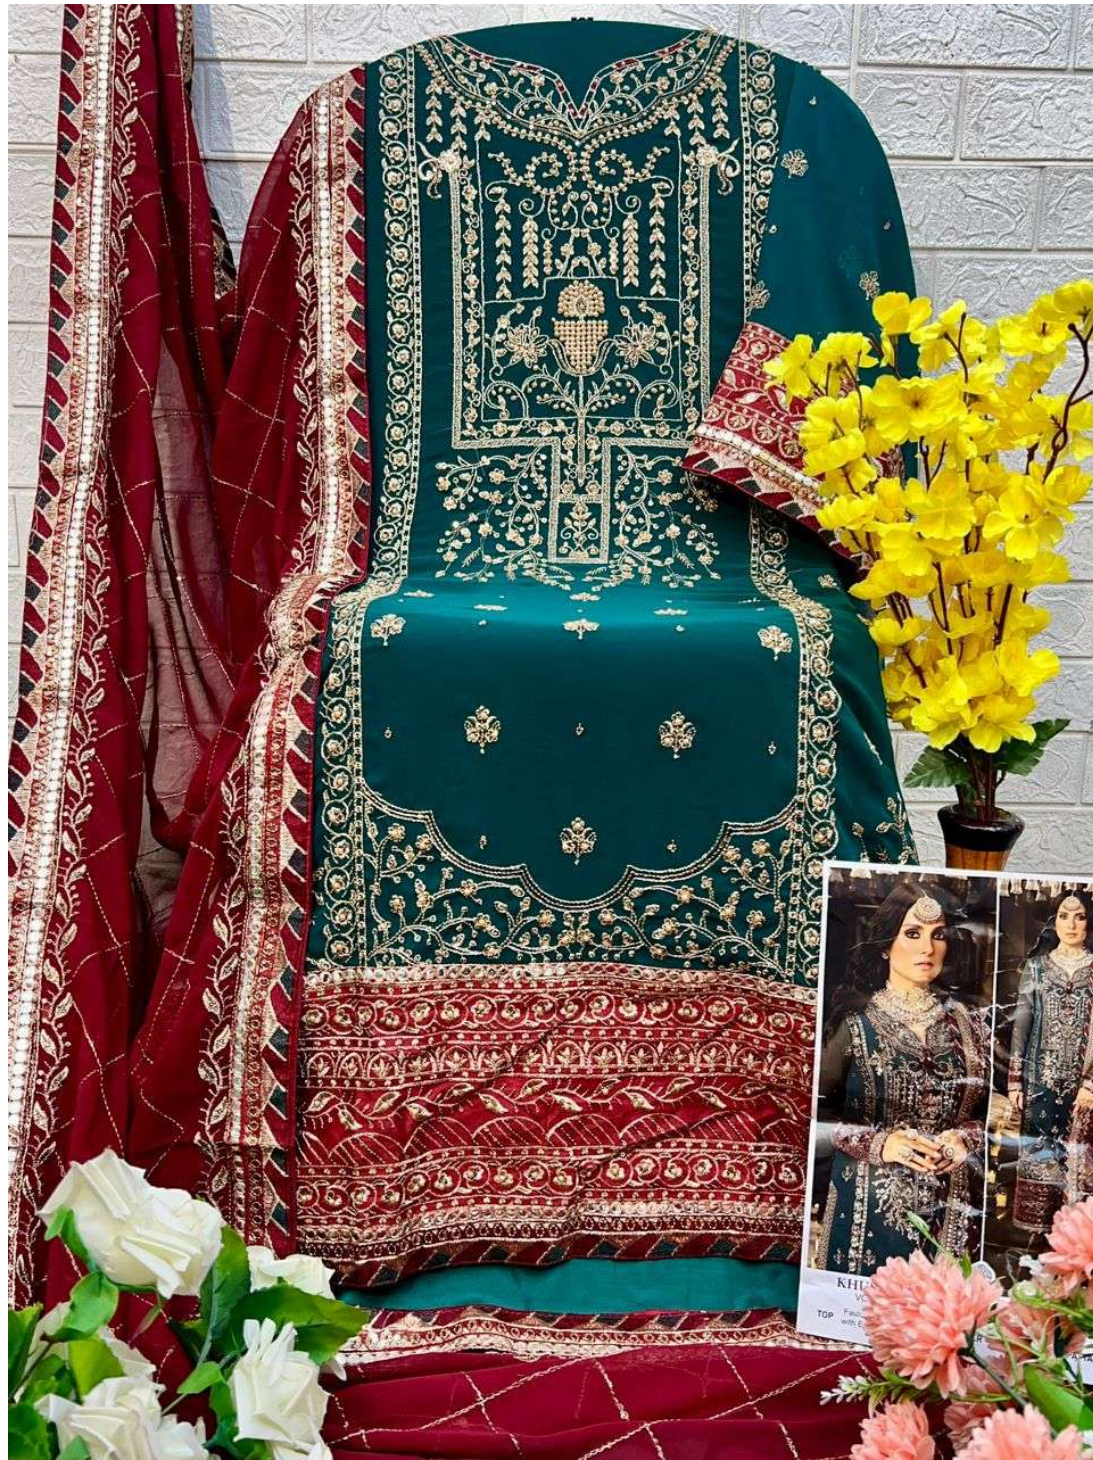

KHUSBOO
VOL-09

ZAHA

D.No.10325

TOP Faux Georgette
with Embroidery

BOTTOM-INNER Dull Santoon

DUPATTA Faux Georgette
with Embroidery

KHUSBOO
VOL-09

ZAHA

D.No.10325

TOP Faux Georgette
with Embroidery

BOTTOM-INNER Dull Santoon

DUPATTA Faux Georgette
with Embroidery