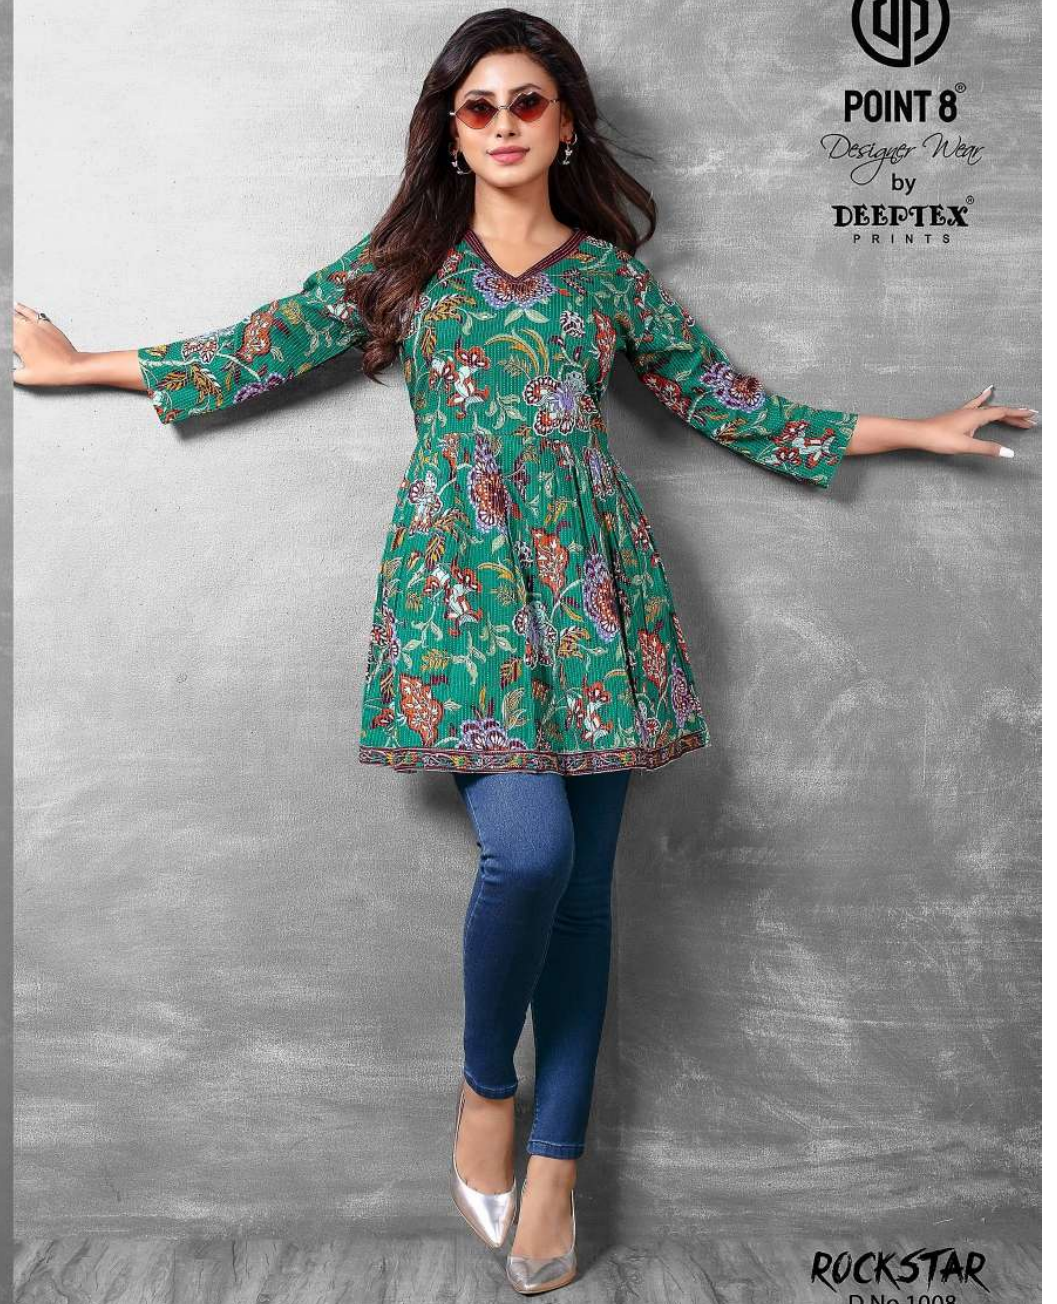

ROCKSTAR
D.No.1007

POINT 8
Designer Wear
by
DEEPTEX
PRINTS