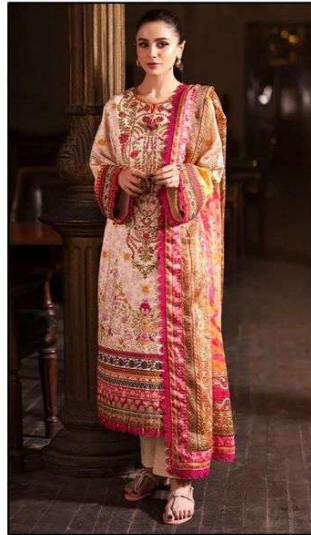

M
Mishri[®]
Creation
100 % Cotton Salwar Suits
maira
LUXURY COTTON COLLECTION

D.NO-3005

M
Mishri[®]
Creation
100 % Cotton Salwar Suits

maira
LUXURY COTTON COLLECTION

VOL-03

3001

3002

3003