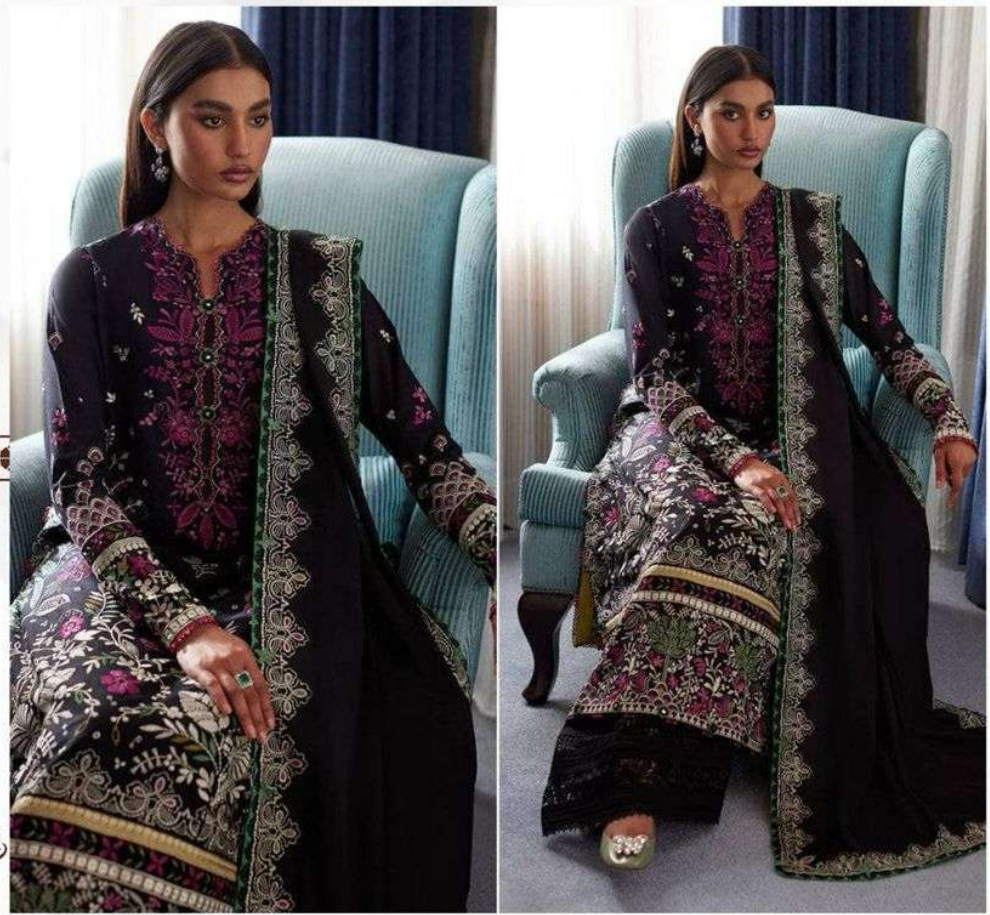

Mehlool Tex  
Clothing Textiles

Mehlool Tex  
Clothing Textiles

7773  
D.NO.1610

QUEEN IN STYLE

SIMPLE WITHOUT LETTING SO OF ELEGANCE & TRADITION  
WITH NATURAL FABRICS

Mehlool Tex  
Clothing Textiles

Mehlool Tex  
Clothing Textiles

7773  
D.NO.1610

QUEEN IN STYLE

SIMPLE WITHOUT LETTING SO OF ELEGANCE & TRADITION  
WITH NATURAL FABRICS