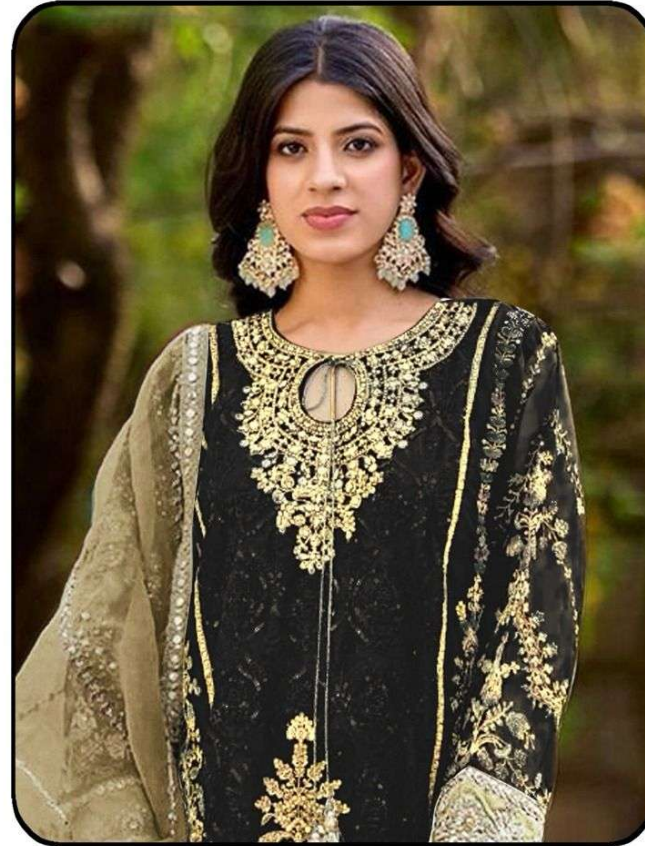

BilqisTM
By Balaji Suits
PAKISTANI CONCEPT

TOP - FOX GEORGETTE HEAVY EMBROIDERED WITH
HANDWORK

INNER BOTTOM - DULL SANTOON WITH EMB PATCH

DUPATTA - ORGANZA HEAVY EMBROIDERED

B-142 S

BilqisTM
By Balaji Suits
PAKISTANI CONCEPT

TOP - FOX GEORGETTE HEAVY EMBROIDERED WITH
HANDWORK

INNER BOTTOM - DULL SANTOON WITH EMB PATCH

DUPATTA - ORGANZA HEAVY EMBROIDERED

B-142 Q

BilqisTM
By Balaji Suits
PAKISTANI CONCEPT

TOP - FOX GEORGETTE HEAVY EMBROIDERED WITH
HANDWORK

INNER BOTTOM - DULL SANTOON WITH EMB PATCH

DUPATTA - ORGANZA HEAVY EMBROIDERED

B-142 R

BilqisTM
By Balaji Suits
PAKISTANI CONCEPT

TOP - FOX GEORGETTE HEAVY EMBROIDERED WITH
HANDWORK

INNER BOTTOM - DULL SANTOON WITH EMB PATCH