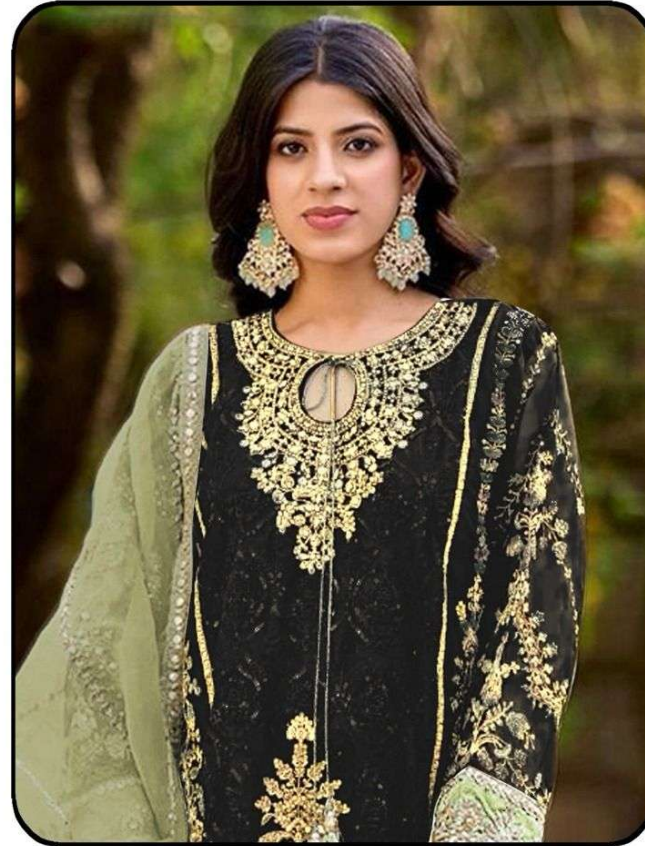

BilqisTM
By Balaji Suits
PAKISTANI CONCEPT

TOP - FOX GEORGETTE HEAVY EMBROIDERED WITH
HANDWORK

INNER BOTTOM - DULL SANTOON WITH EMB PATCH

DUPATTA - ORGANZA HEAVY EMBROIDERED

B-142 S

BilqisTM
By Balaji Suits
PAKISTANI CONCEPT

TOP - FOX GEORGETTE HEAVY EMBROIDERED WITH
HANDWORK

INNER BOTTOM - DULL SANTOON WITH EMB PATCH

DUPATTA - ORGANZA HEAVY EMBROIDERED

B-142 Q

BilqisTM
By Balaji Suits
PAKISTANI CONCEPT

TOP - FOX GEORGETTE HEAVY EMBROIDERED WITH
HANDWORK

DUPATTA - ORGANZA HEAVY EMBROIDERED

B-142 S

BilqisTM
By Balaji Suits
PAKISTANI CONCEPT

TOP - FOX GEORGETTE HEAVY EMBROIDERED WITH
HANDWORK

INNER BOTTOM - DULL SANTOON WITH EMB PATCH

DUPATTA - ORGANZA HEAVY EMBROIDERED