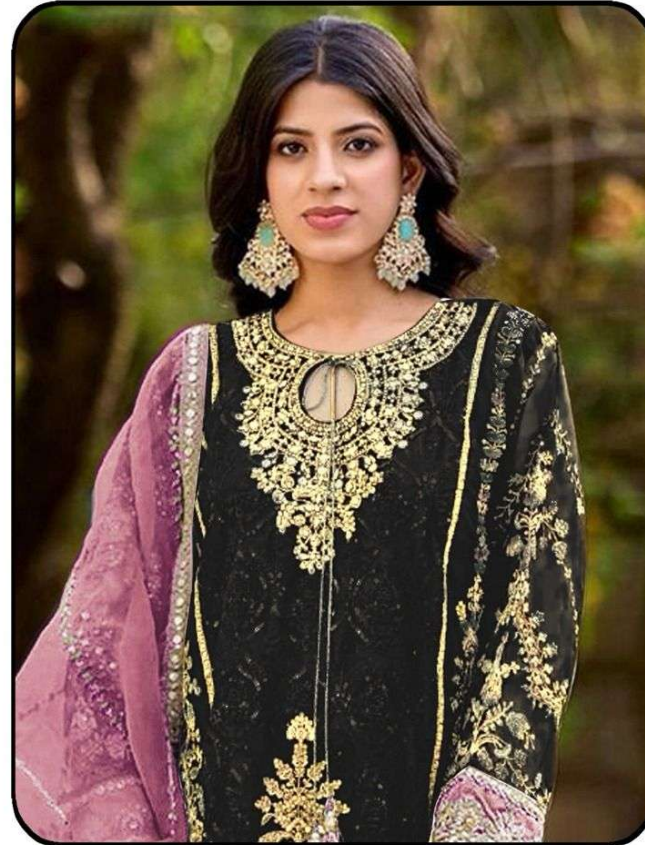

BilqisTM
By Balaji Suits
PAKISTANI CONCEPT

TOP - FOX GEORGETTE HEAVY EMBROIDERED WITH
HANDWORK

INNER BOTTOM - DULL SANTOON WITH EMB PATCH

DUPATTA - ORGANZA HEAVY EMBROIDERED

B-142 S

BilqisTM
By Balaji Suits
PAKISTANI CONCEPT

TOP - FOX GEORGETTE HEAVY EMBROIDERED WITH
HANDWORK

INNER BOTTOM - DULL SANTOON WITH EMB PATCH

DUPATTA - ORGANZA HEAVY EMBROIDERED

B-142 Q

BilqisTM
By Balaji Suits
PAKISTANI CONCEPT

TOP - FOX GEORGETTE HEAVY EMBROIDERED WITH
HANDWORK

INNER BOTTOM - DULL SANTOON WITH EMB PATCH

DUPATTA - ORGANZA HEAVY EMBROIDERED

B-142 R

BilqisTM
By Balaji Suits
PAKISTANI CONCEPT

TOP - FOX GEORGETTE HEAVY EMBROIDERED WITH
HANDWORK

INNER BOTTOM - DULL SANTOON WITH EMB PATCH