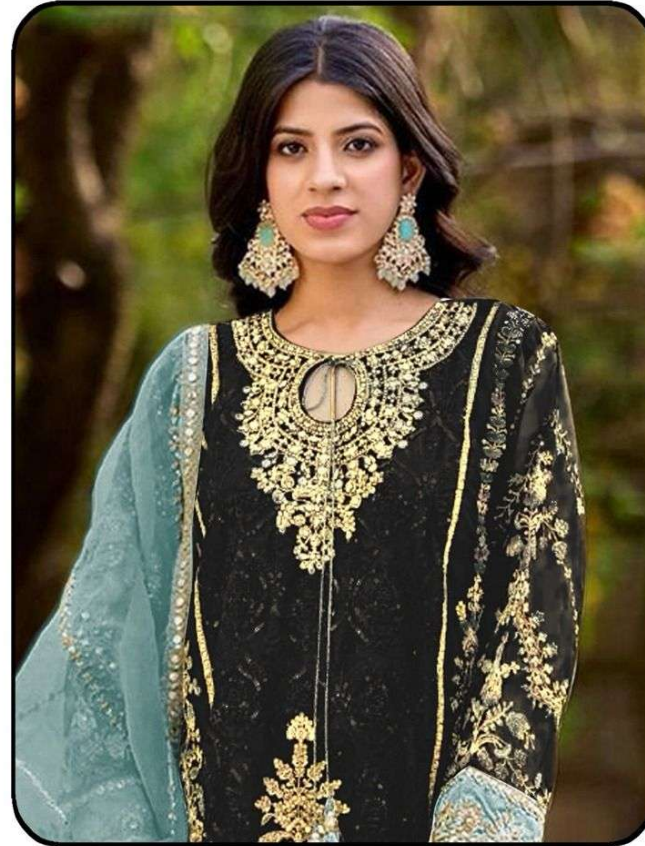

BilqisTM
By Balaji Suits
PAKISTANI CONCEPT

TOP - FOX GEORGETTE HEAVY EMBROIDERED WITH
HANDWORK

INNER BOTTOM - DULL SANTOON WITH EMB PATCH

DUPATTA - ORGANZA HEAVY EMBROIDERED

B-142 S

BilqisTM
By Balaji Suits
PAKISTANI CONCEPT

TOP - FOX GEORGETTE HEAVY EMBROIDERED WITH
HANDWORK

INNER BOTTOM - DULL SANTOON WITH EMB PATCH

DUPATTA - ORGANZA HEAVY EMBROIDERED

B-142 Q

BilqisTM
By Balaji Suits
PAKISTANI CONCEPT

TOP - FOX GEORGETTE HEAVY EMBROIDERED WITH
HANDWORK

INNER BOTTOM - DULL SANTOON WITH EMB PATCH

DUPATTA - ORGANZA HEAVY EMBROIDERED

B-142 R

BilqisTM
By Balaji Suits
PAKISTANI CONCEPT

TOP - FOX GEORGETTE HEAVY EMBROIDERED WITH
HANDWORK

INNER BOTTOM - DULL SANTOON WITH EMB PATCH

DUPATTA - ORGANZA HEAVY EMBROIDERED

B-142 S

BilqisTM
By Balaji Suits
PAKISTANI CONCEPT

TOP - FOX GEORGETTE HEAVY EMBROIDERED WITH
HANDWORK

INNER BOTTOM - DULL SANTOON WITH EMB PATCH

DUPATTA - ORGANZA HEAVY EMBROIDERED