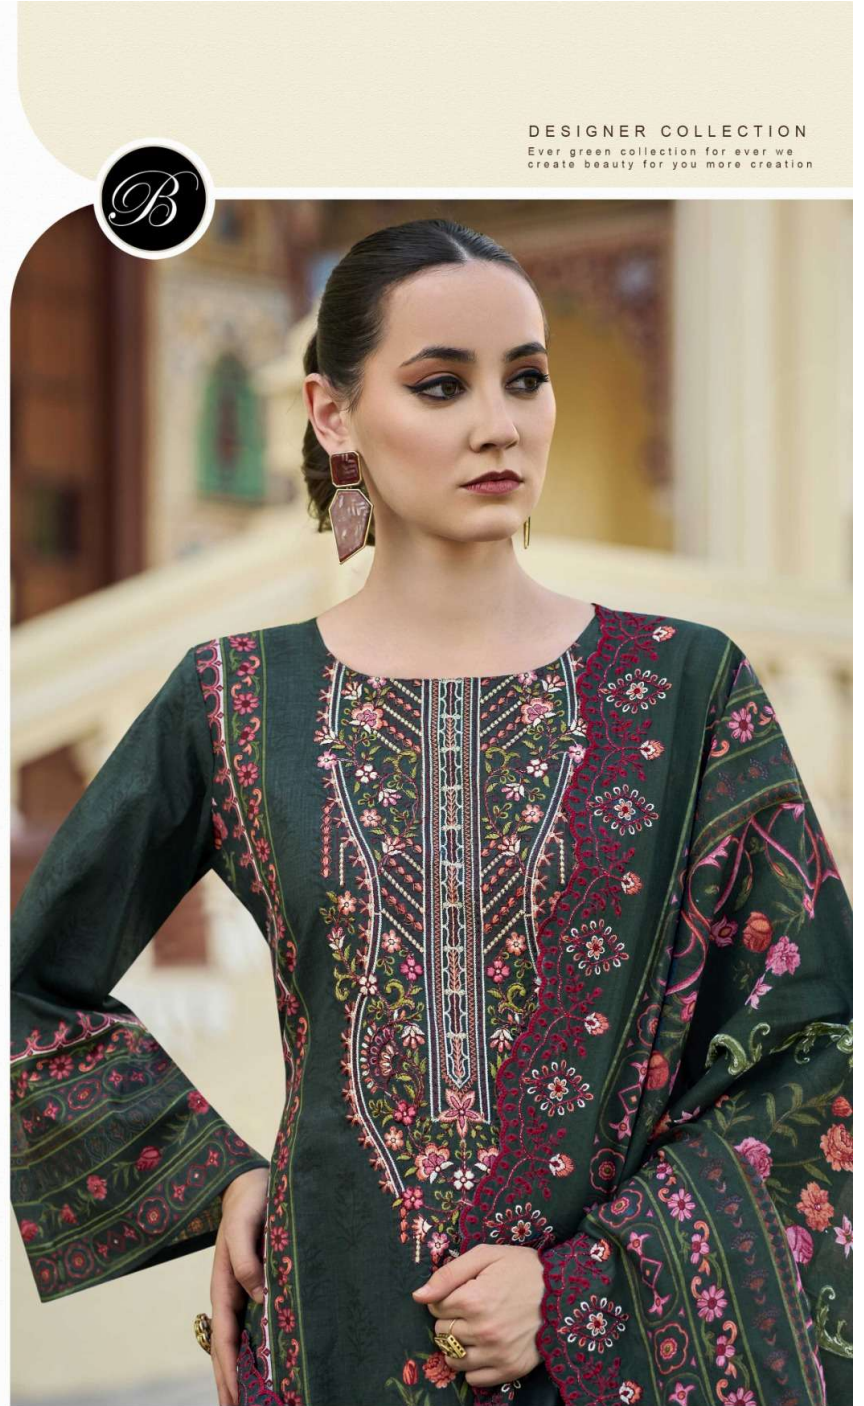

BelliZa[®]
Designer Studio
GUZARISH
VOL-22

DESIGNER COLLECTION

Ever green collection for ever we
create beauty for you more creation

840-001

840-002

The head turner keeping
everything classy and graceful

BEST CHOICE
Ever green collection
for ever we create
beauty for you more
creation and beauty