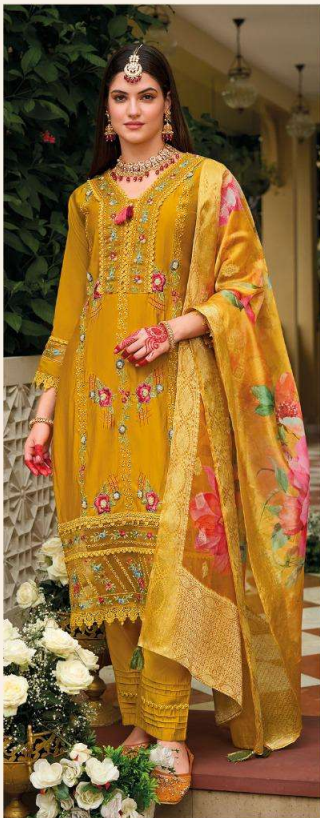

KAILEE™

fashion
INDIAN ETHNIC WEAR

Naqush

KHAILEE™

Fashion

INDIAN ETHNIC WEAR

KAILEE

fashion

INDIAN ETHNIC WEAR

◆
42774

◆
42773

42771

◆
42715

LAND of
PERIOD

A great dress can make you remember what is beautiful about life

KAILEE
fashion
INDIAN ETHNIC WEAR