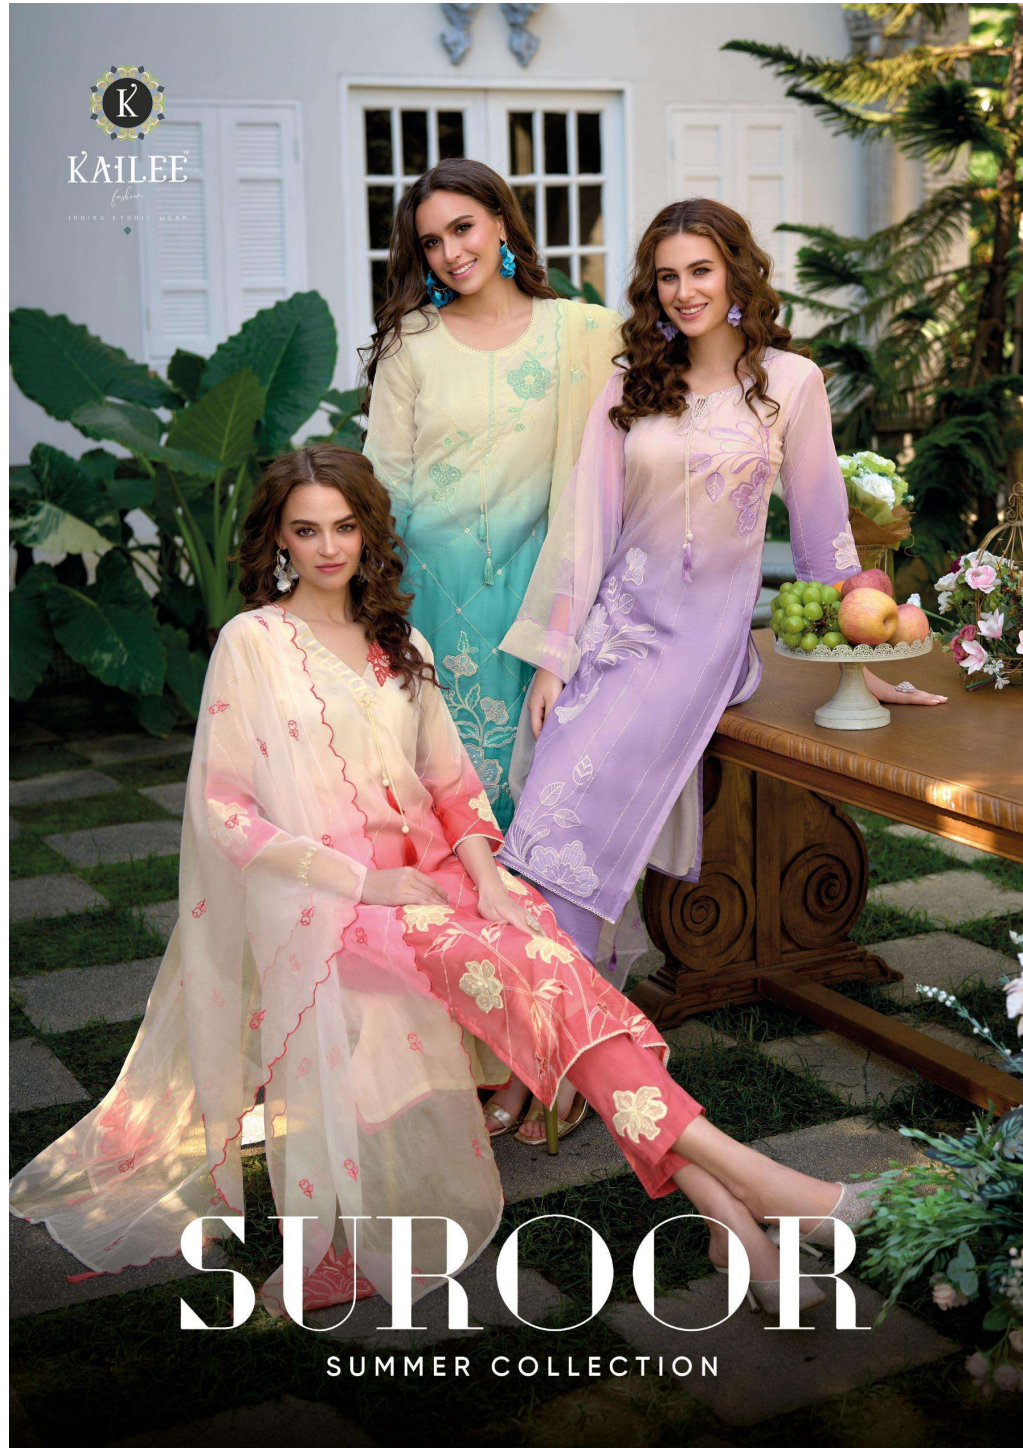

KAILEE

fashion

INDIAN ETHNIC WEAR

SUROOR

SUMMER COLLECTION

KAILEE™

*fashion*

INDIAN ETHNIC WEAR

43001

43002

43003

**SUROOR**  
SUMMER COLLECTION