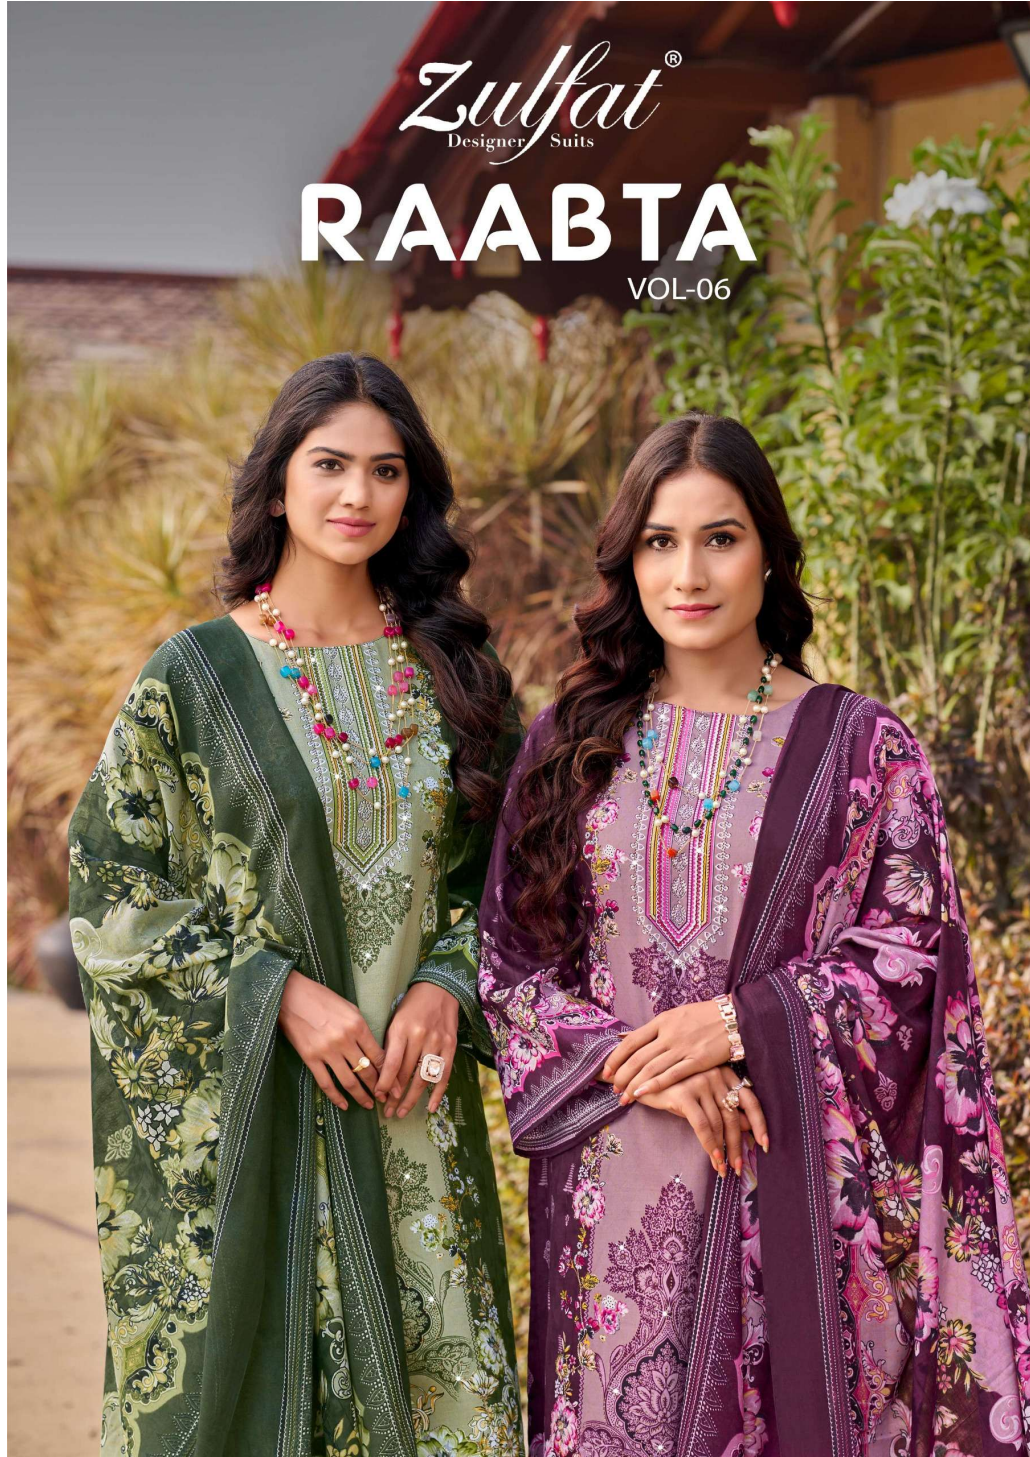

# RAABTA

VOL-06

Zulfat®  
Designer Suits

VOGUE

FASHION

646-001

BE THE

TRENDSETTER