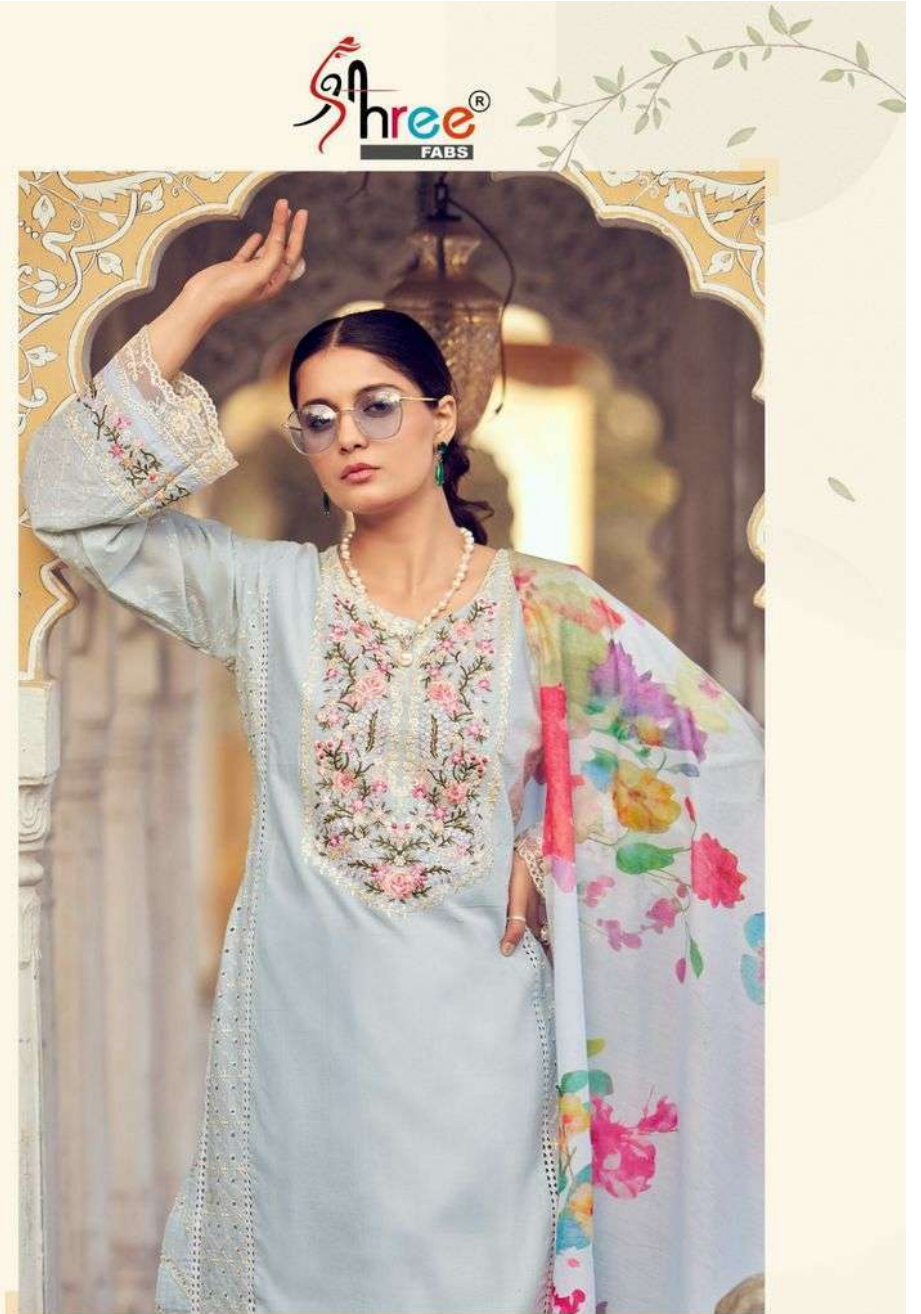

Shree®
FABS

D.No-102