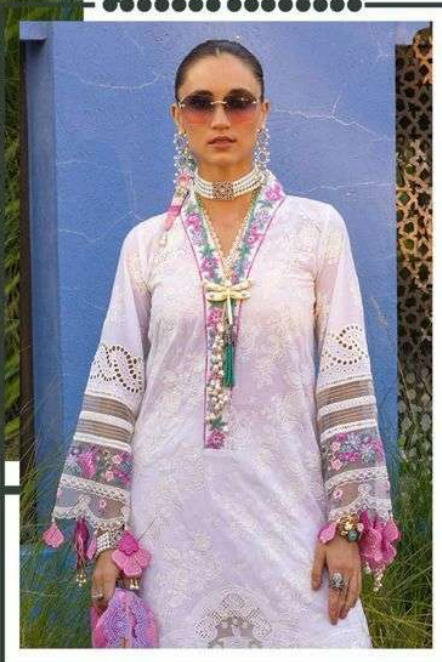

Ziaaz Designs