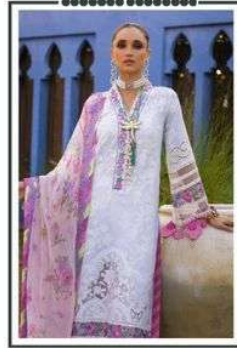

Ziaaz Designs