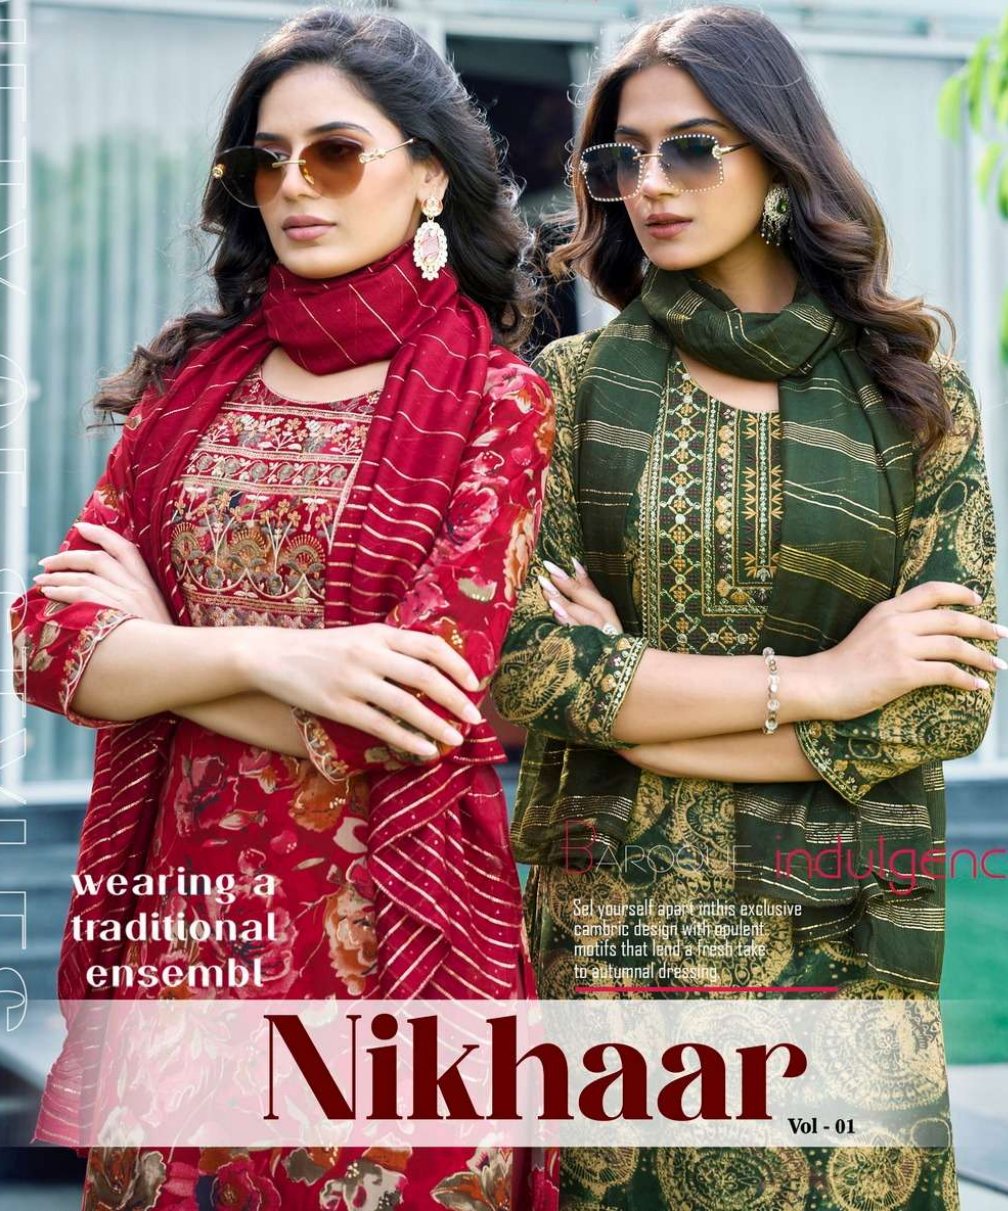

VARANASI
OF
STYLES

CREATIVITY
OF
Multi Imaginative

PASSION TREE®
A Venture Of Varanasi Group

wearing a
traditional
ensembl

BAROQUE indulgence

Set yourself apart in this exclusive
cambic design with opulent
motifs that lend a fresh take
to autumnal dressing.