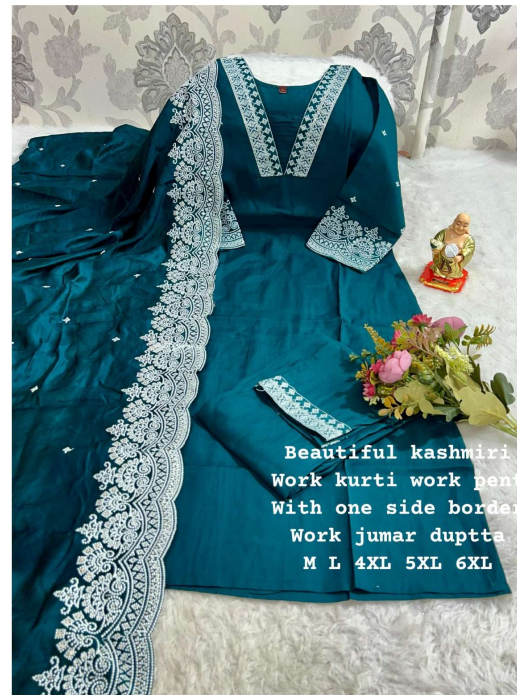

Beautiful kashmiri
Work kurti work pant
With one side border
Work jumar duptta
M XXL TO 6XL

Beautiful kashmiri
Work kurti work pant
With one side border
Work jumar duptta
M L 4XL 5XL 6XL