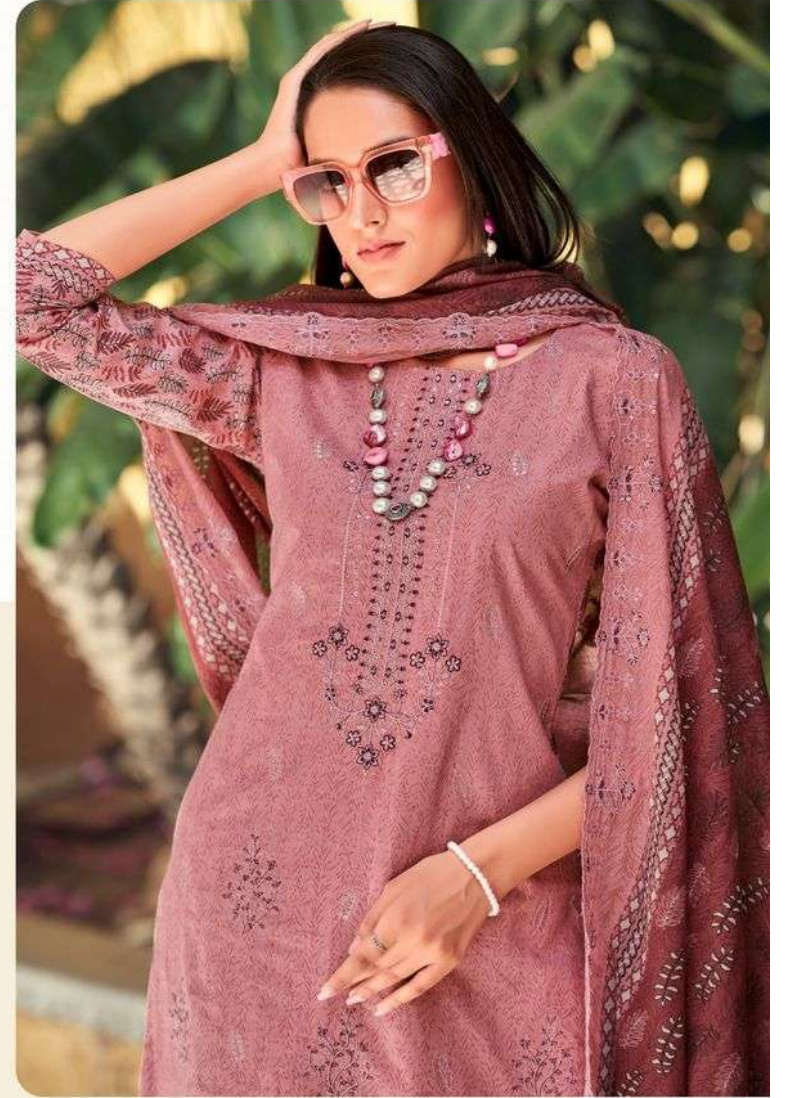

BIN SAEED
LAWN COLLECTION VOL-19

Fusion of Culture
"Tradition in Threads, Beauty in Every Stitch"

●●● Style No./ 1906

Shree®
FABS

"Wear a Story, Weave a Dream"

●●● Style No./ 1905

"Floral Elegance, Ethnic Charm"

Shree[®]
FABS

Style No. / 1904

Shree®
FABS

Ethnic Love
"Ethnic Love, Modern Allure"

●●● Style No./ 1902

"The Essence of Ethnic Elegance"

Style No./ 1903

"Timeless Weaves, Modern Dreams"