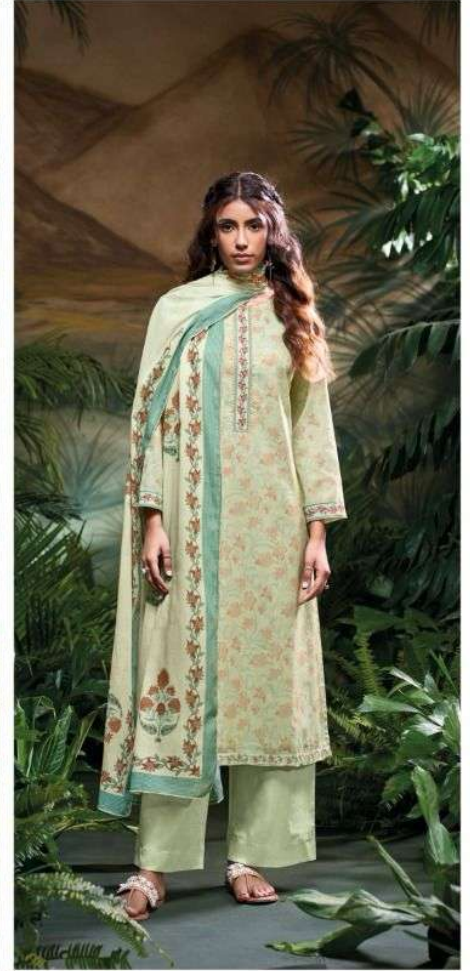

S3396-D

Ganga®
Maiya
S3396- A/B/C/D