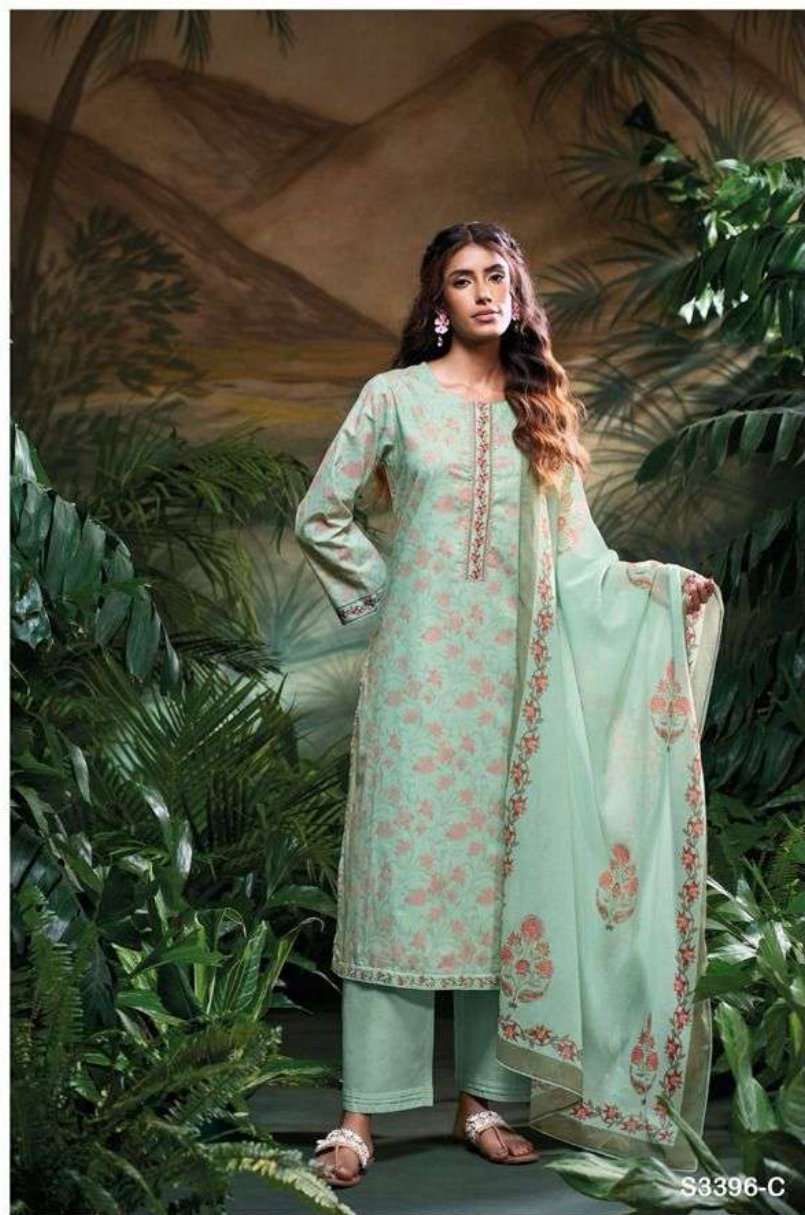

Ganga®

S3396-C

S3396-D

S3396-B

S3396-A

S3396-C

PRODUCT NAME	MAIYA
D.NO.	S3396
DESCRIPTION	<p>TOP PREMIUM COTTON PRINTED WITH EMBROIDERY, HAND WORK PRINTED NECK LACE, CROCHET LACE ON DAMAN.</p> <p>BOTTOM PREMIUM COTTON SOLID COLOR.</p> <p>DUPATTA PREMIUM COTTON MAL PRINTED WITH CROCHET LACE BORDER.</p>
HSN CODE	520851
WHOLESALE PRICE	1500/- EACH+GST(EXTRA)