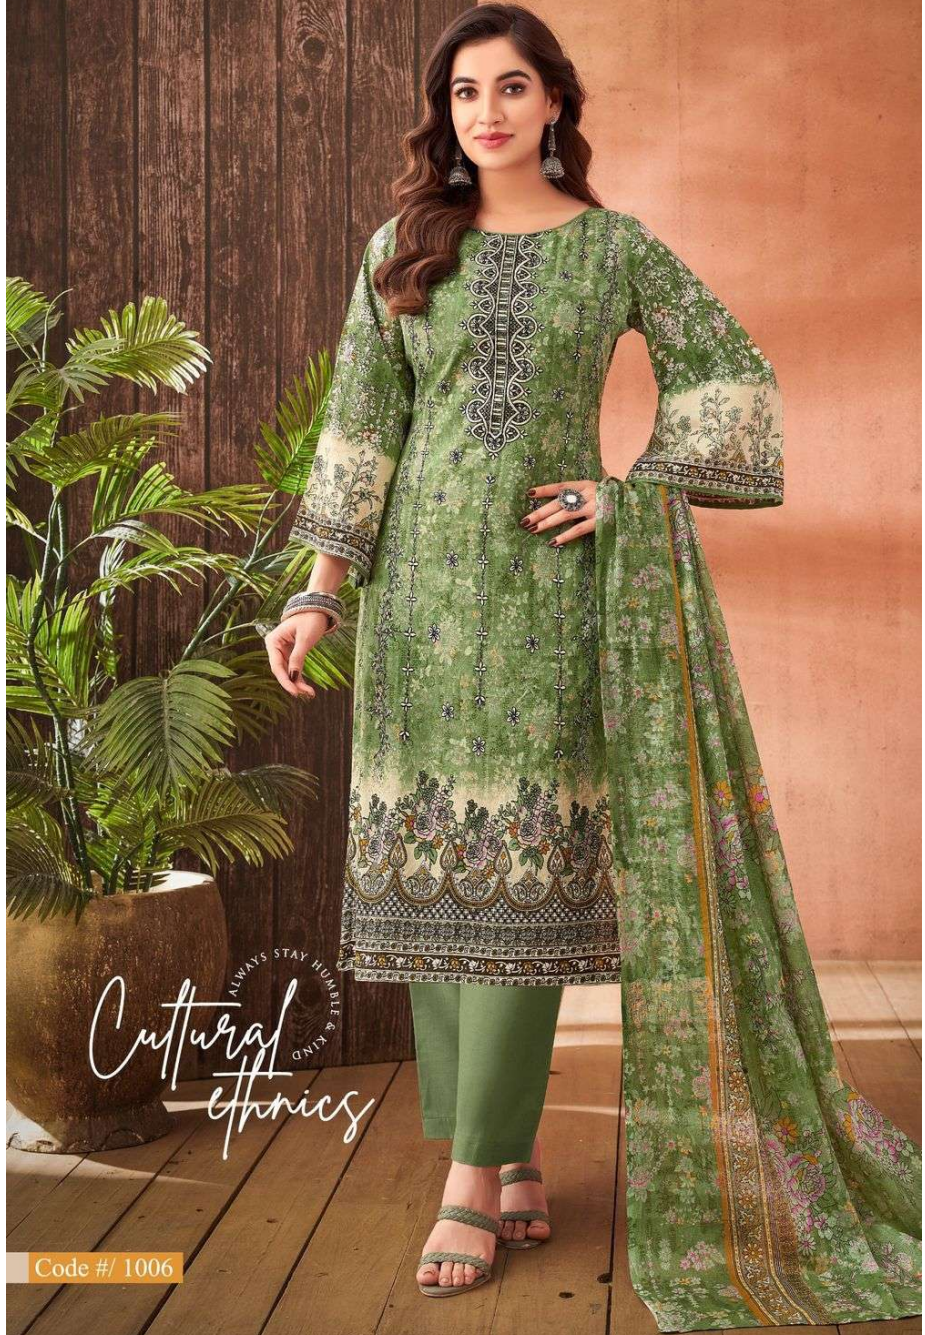

Gul Ahmed Original Lawn
LAWN COLLECTION

ALWAYS STAY HUMBLE & KIND
Cultural ethnics

Code #/ 1006