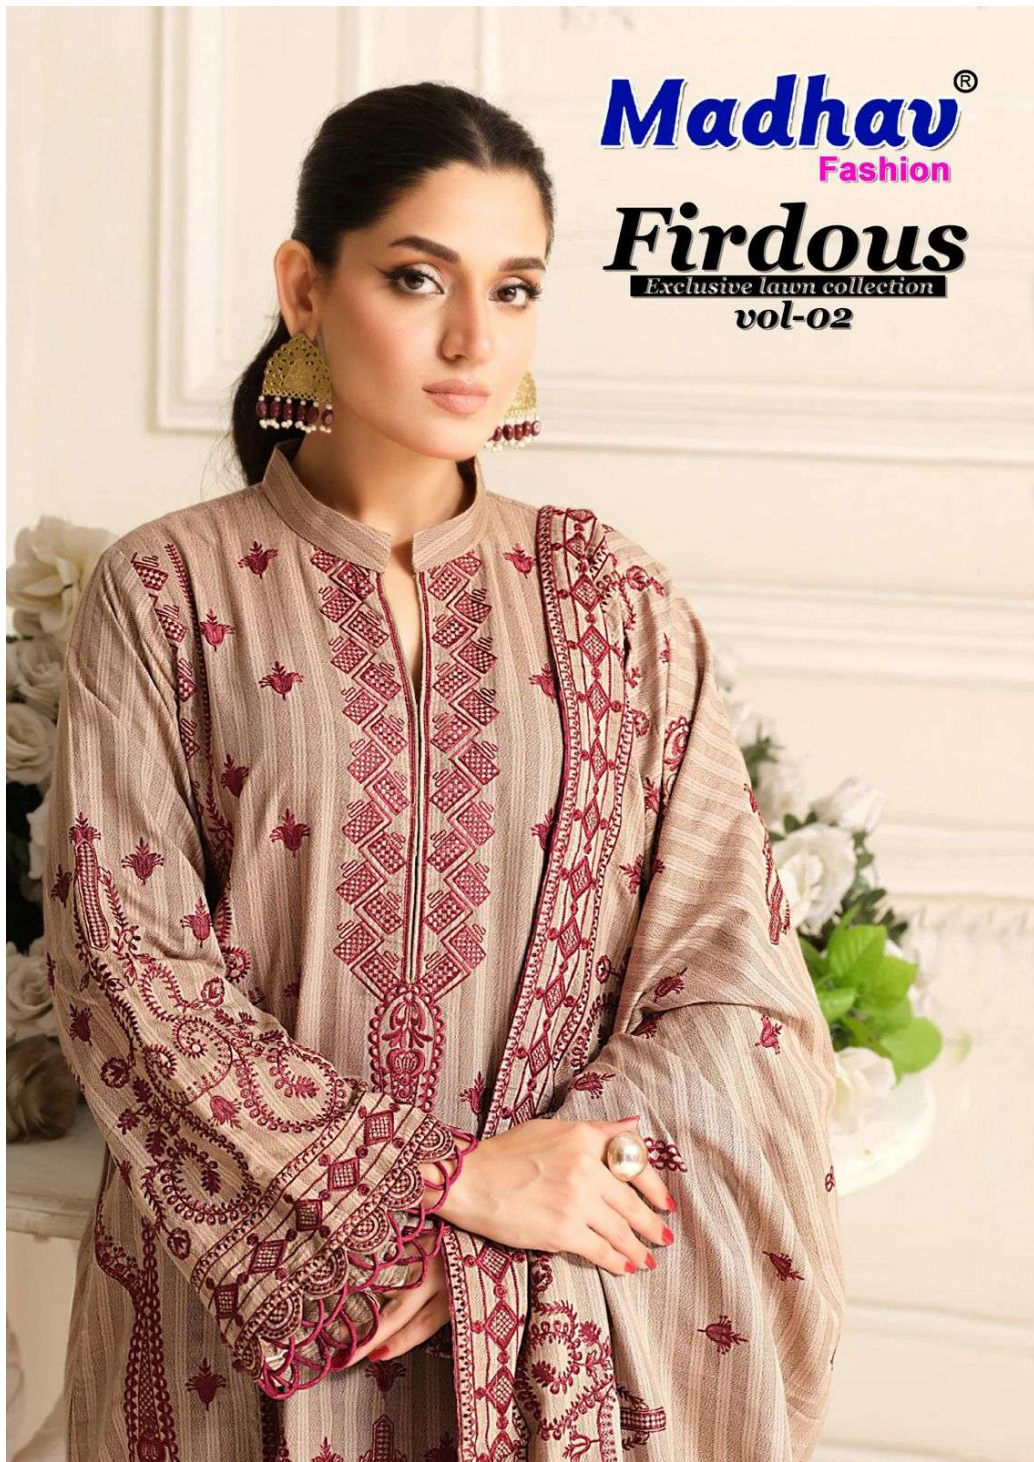

Madhav[®]
Fashion

Firdous
Exclusive lawn collection
vol-02

2001

2002

2003

2004

2005

2006

<u>TOP</u>
Pure Lawn Cotton - (2.40 MTR APX.)
<u>DUPATTA</u>
Mal-Mal Cotton - (2.25 MTR APX.)
<u>BOTTOM</u>
Pure Lawn Cotton - (2.00 MTR APX.)

Madhav[®]
Fashion
Firdous
Exclusive lawn collection
vol-02