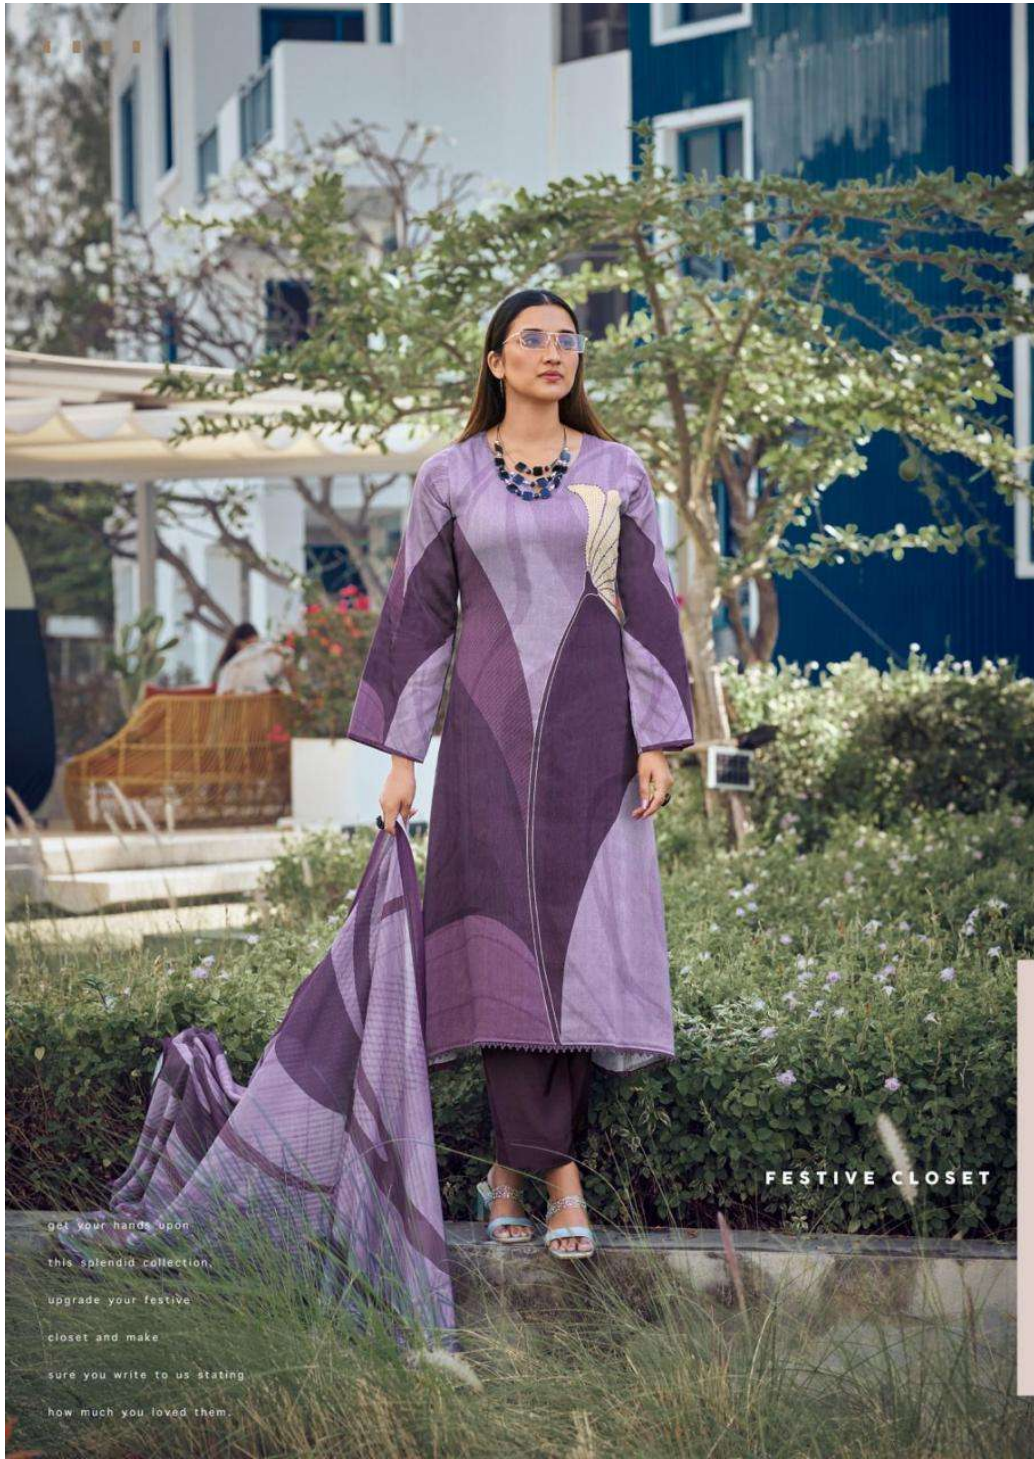

PRM[®]
Trendz
Amber

|| || ||

FESTIVE CLOSET

get your hands upon
this splendid collection,
upgrade your festive
closet and make
sure you write to us stating
how much you loved them.

PRM[®]
Trendz

12040

How wonderful to see that floral prints
can be best complemented with
soothing sorbet hues!

INDULGE IN ELEGANCE

12039

12040

12043

12044

12041

12042

PRM[®]
T r e n d z
Amber