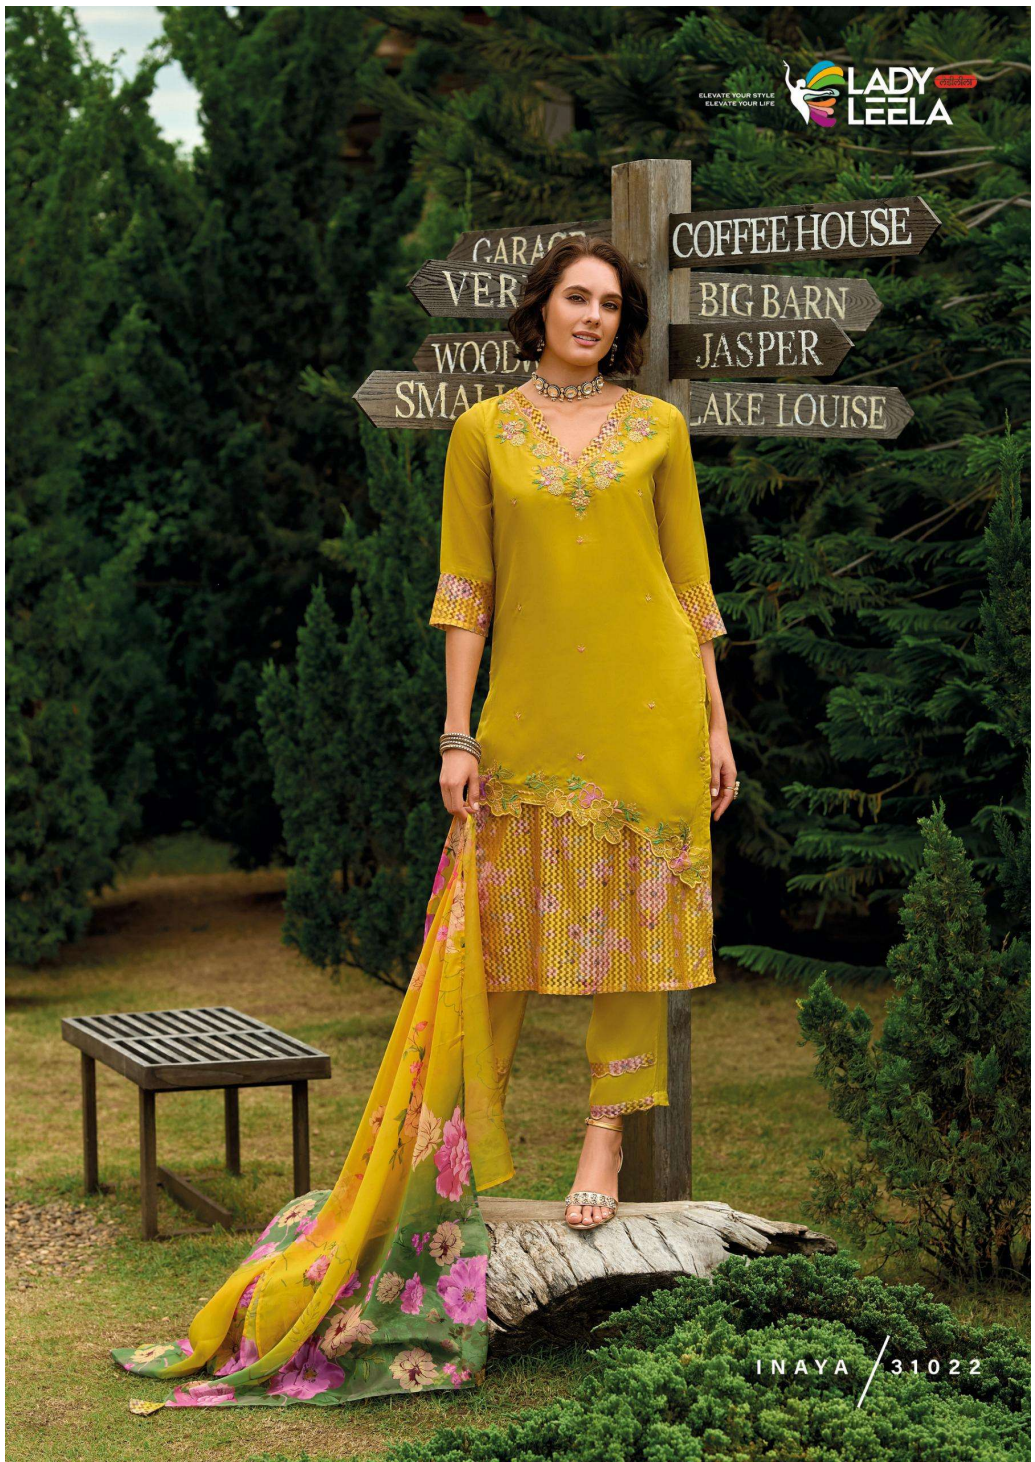

ELEVATE YOUR STYLE
ELEVATE YOUR LIFE

LADY
LEELA

inaya

(EXCLUSIVE COLLECTION) VOL-2

GARAGE COFFEE HOUSE
VERNON BIG BARN
WOODWORK JASPER
SMALL BARN ST LOUISE

ELEVATE YOUR STYLE
ELEVATE YOUR LIFE

INAYA / 31022

ELEVATE YOUR STYLE
ELEVATE YOUR LIFE

LADY
LEELA

INAYA / 31023

INAYA / 31024

INAYA / 31025

INAYA / 31026

inaya
(EXCLUSIVE COLLECTION) VOL-2

FABRIC DETAILS

TOP

EMBROIDARY & HANDWORK ON ORGANZA FABRIC KURTI
WITH EXCLUSIVE FABRIC CUT & PASTE PATTERN & INNER

BOTTOM

VISCOSE SILK FABRIC PANTS WITH PATTERNS & POCKET

DUPATTA

DIGITAL PRINT ON ORGANZA FABRIC WITH TESSELS

SIZES - M, L, XL, XXL, 3XL

NOTE

- * INNER IN EVERY TOP
- * POCKET INSIDE EVERY PANT
- * STICKER POSTER INSIDE EVERY CATALOGUE

31021

31022

31023

31024

31025