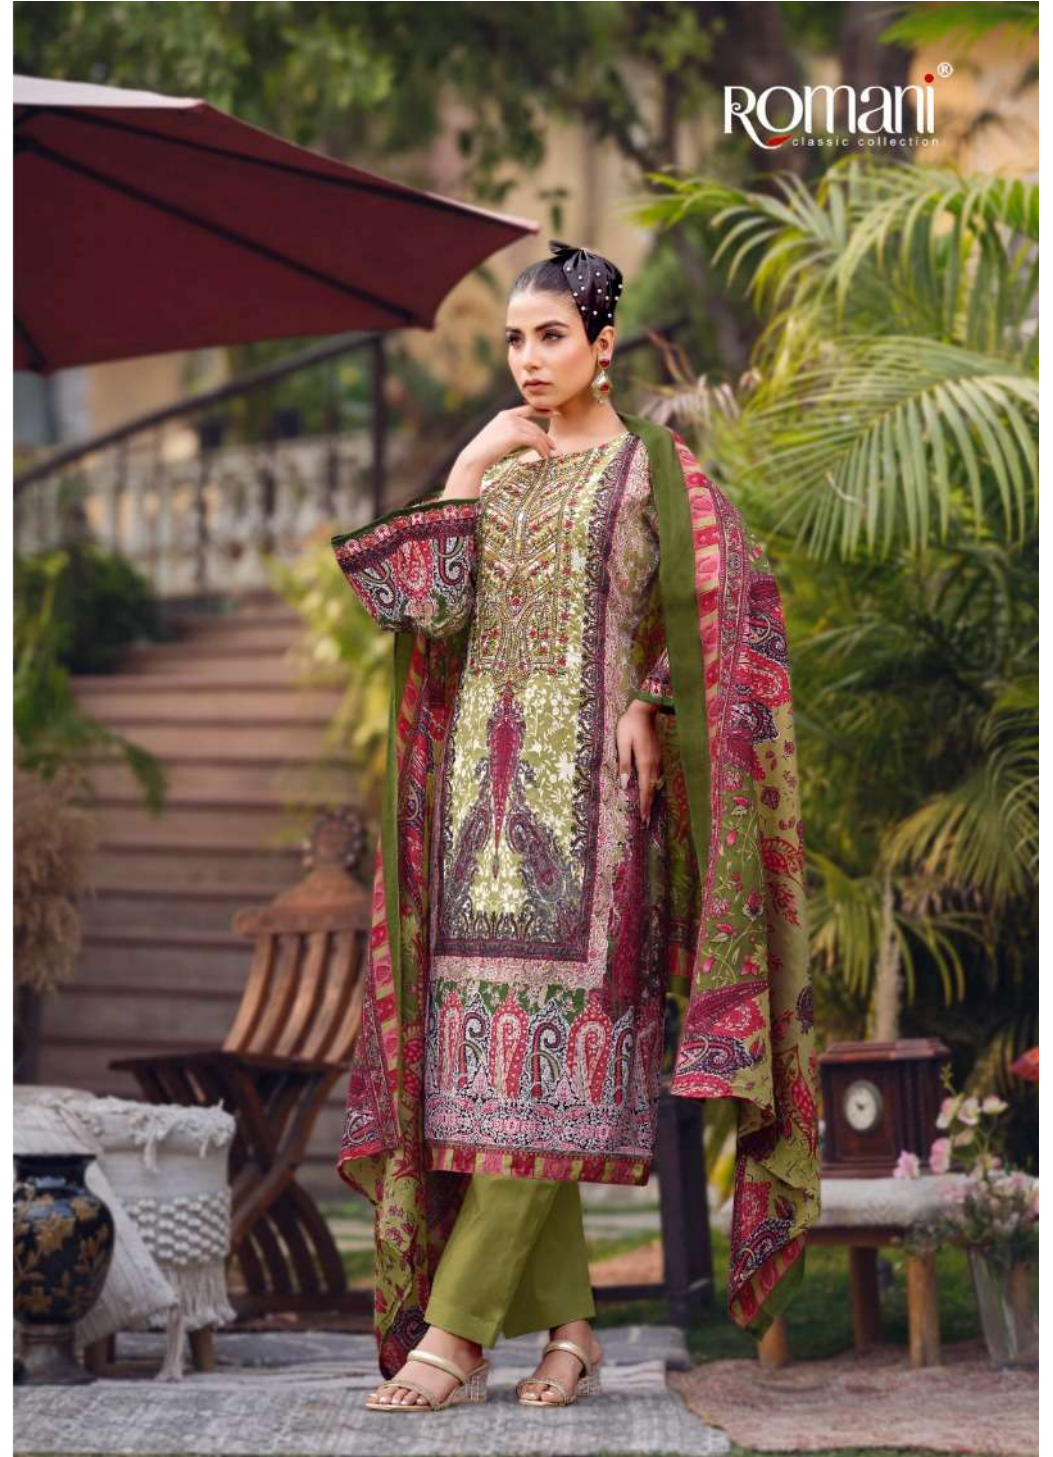

Fabulous trends

we bring you an exclusive fresh look with the designs of our collection, booz fashion welcomes the change of season by turning the page on the past and introducing a host and fabulous trends.

D.NO.1095-006
ALL EYES WILL BE ON YOU