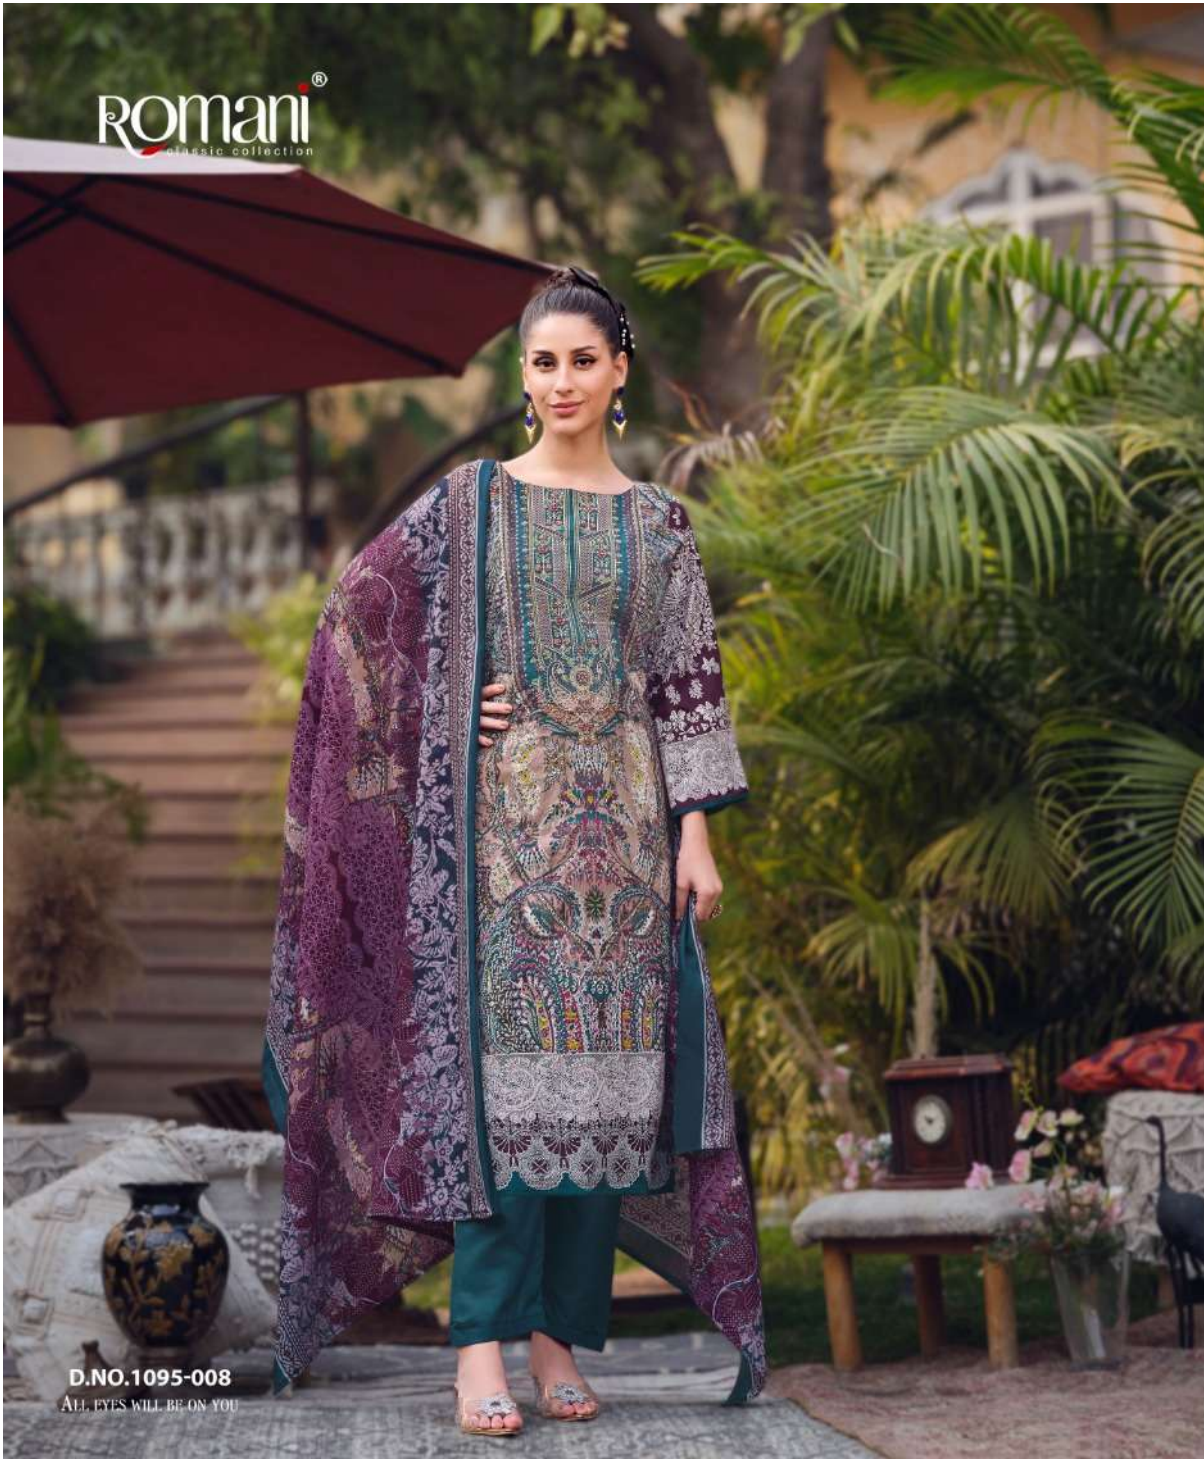

Romani®
classic collection

D.NO.1095-008
ALL EYES WILL BE ON YOU