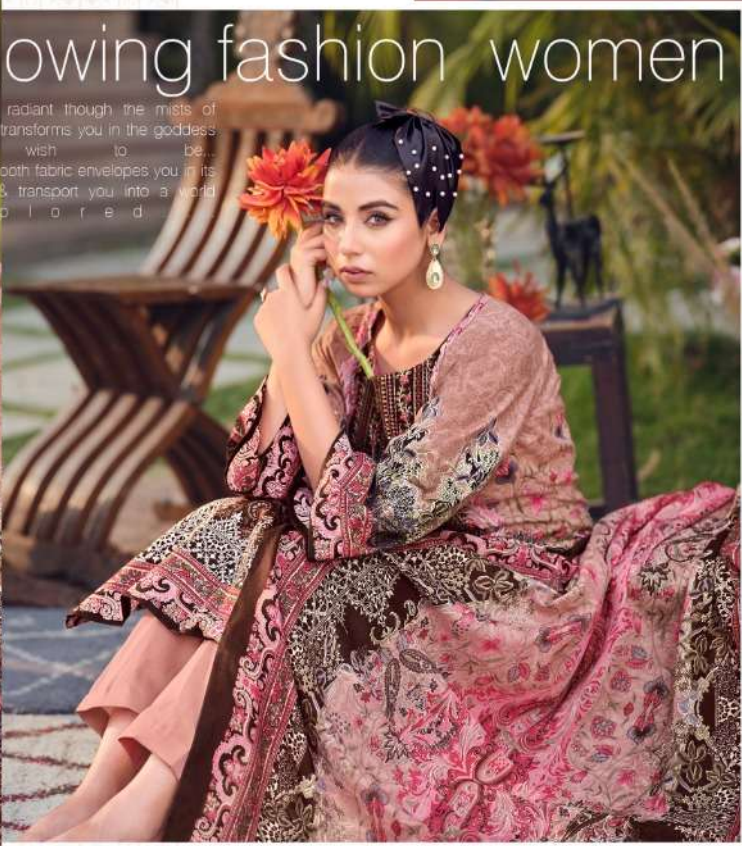

Romani®
classic collection