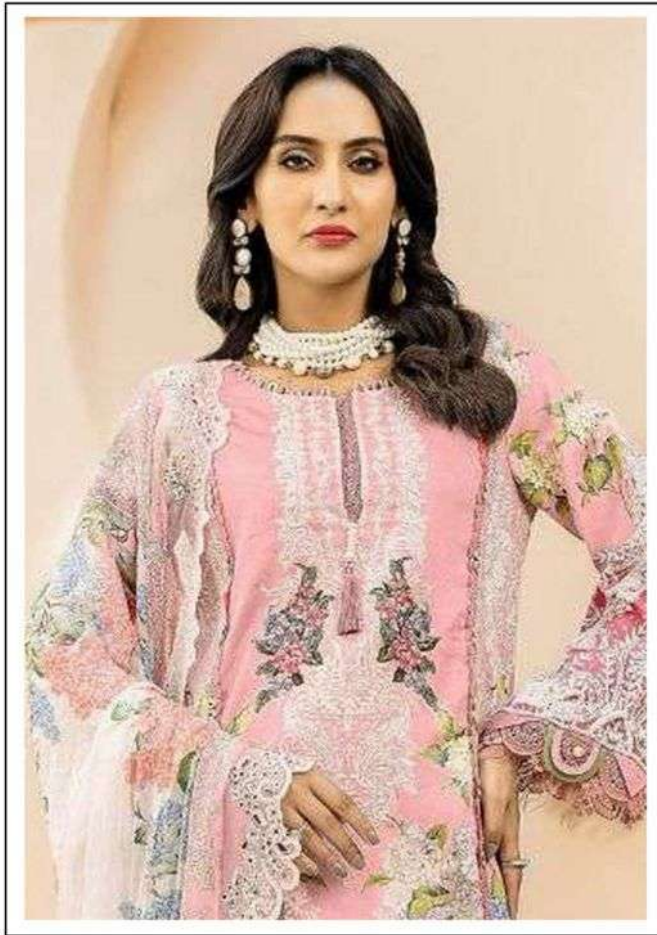

7773
D.NO.1533-A

7773
D.NO.1533-B

7773
D.NO.1533-C

7773
D.NO.1533-A

7773
D.NO.1533-B

7773
D.NO.1533-C

Mehboob Text
Clothing Textiles

BELINE

7773

7773
D.NO.1533-A

HEAVY DUPATTA COLLATION

Mishook Fashion
Creating Beauty

BELIEVE

Your Own Style

Make a statement in your wardrobe with our latest collection of heavy and light dupattas. A look that says "I'm the boss".