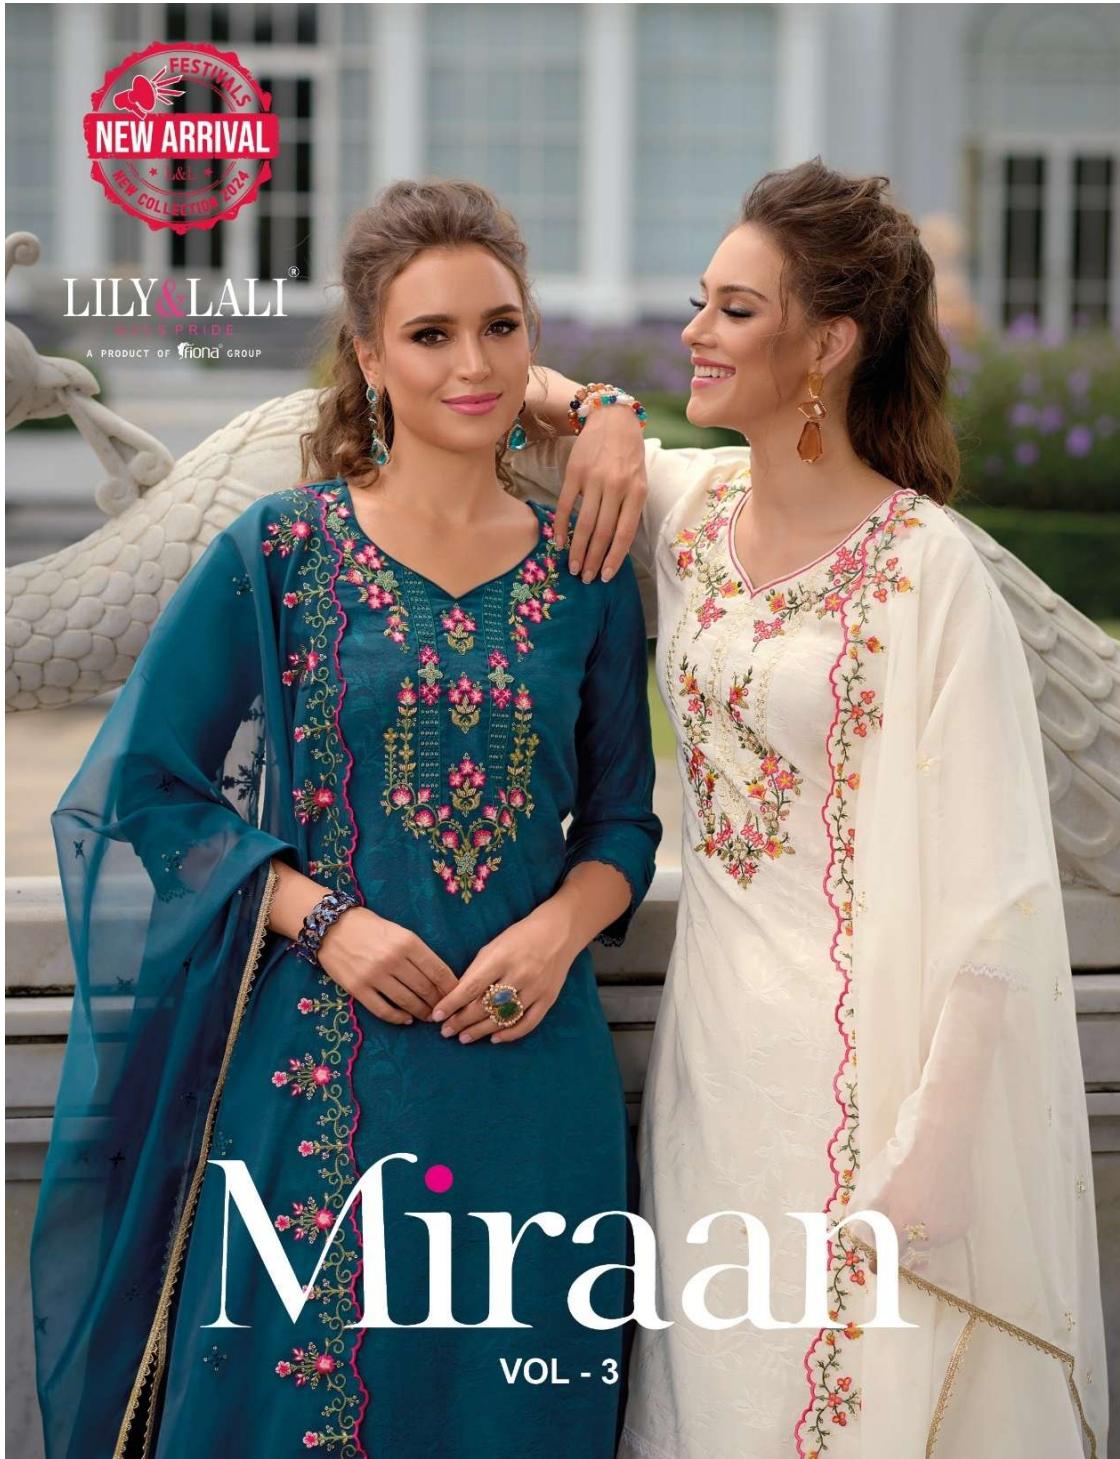

# Miraan

VOL - 3

LILY&LALI®  
GULSPRIDE  
A PRODUCT OF friend GROUP

MODERN WOMAN

This elegant red salaf suit is designed for the modern woman who values both style and comfort. Crafted from high-quality fabric.

## PERFECT CHOICE

This exquisite blue embroidered cotton salwar suit combines elegance and comfort, making it a perfect choice for both casual and festive occasions.

22903

LILY & LALI<sup>®</sup>  
GULSHAN  
A PRODUCT OF FIONA GROUP