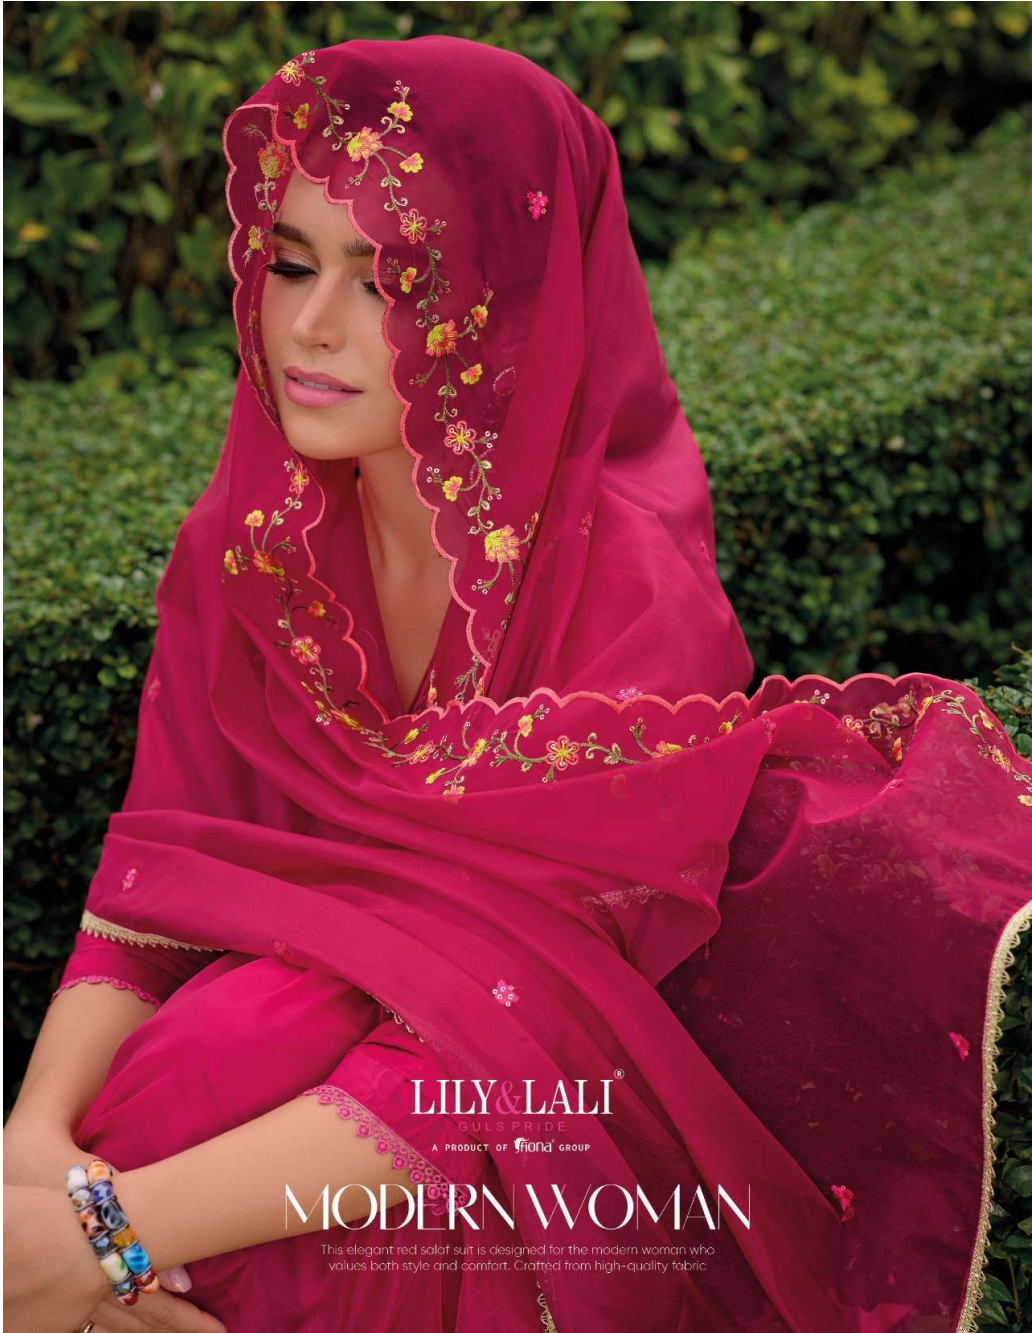

# Miraan

VOL - 3

LILY&LALI®  
GULSPRIDE  
A PRODUCT OF friend GROUP

MODERN WOMAN

This elegant red salaf suit is designed for the modern woman who values both style and comfort. Crafted from high-quality fabric.