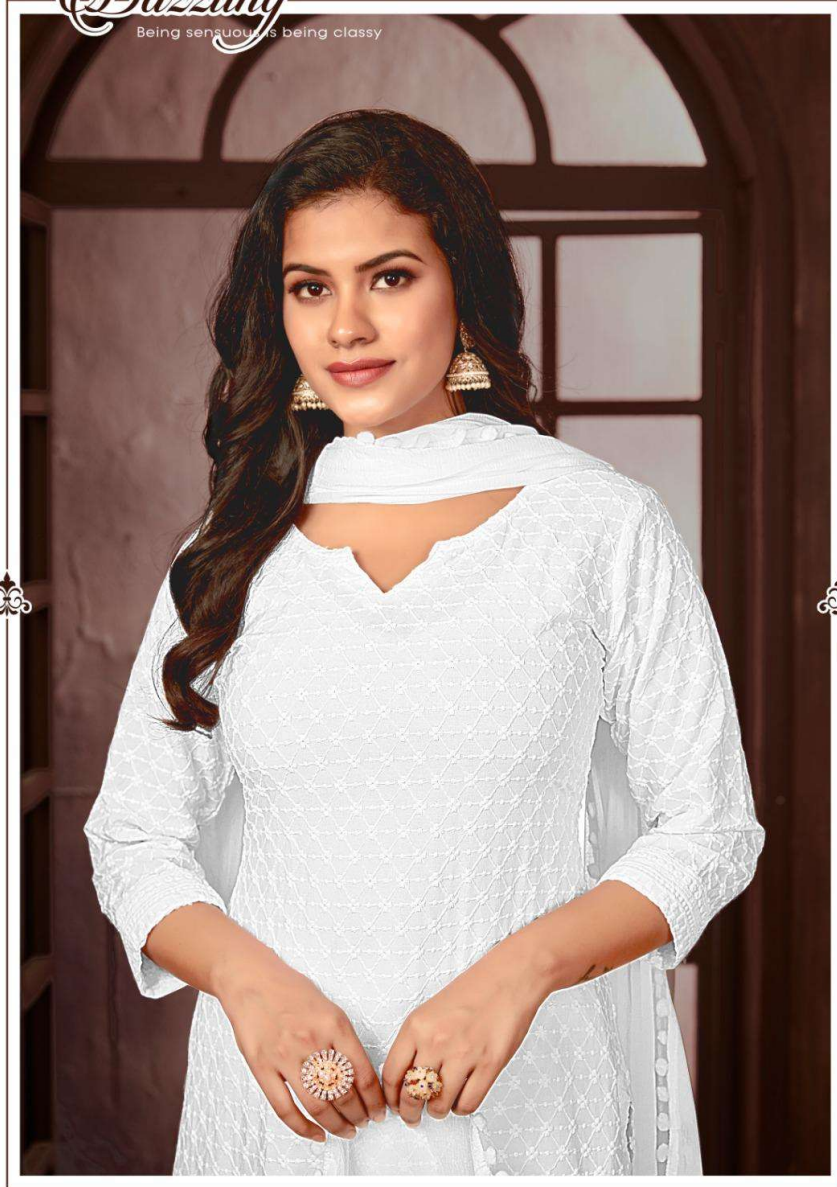

  
**POONAM**  
DESIGNER  
**WHITE**

●● We promise to radiant perfect style coz we know fashion fades but style is eter ●●

D.NO. 1001

*Dazzling*

Being sensual is being classy

● The purity of white and the class of a princess ●

D.NO. 1003

**POONAM**

DESIGNER

**WHITE** VOL-02

Size- M.L.XL.2XL.3XL.4XL.5XL  
6XL.7XL.8XL.9XL.10XL

*Blandish*

Stand apart and create the exuberant impression

• Astonishing appearance to reflect your real beauty •

**POONAM**  
DESIGNER

**WHITE** VOL-02

Size- M.L.XL.2XL.3XL.4XL.5XL  
6XL.7XL.8XL.9XL.10XL

D.NO. 1002

# WHITE

M.L.XL.2XL.3XL.4XL.5XL.6XL.7XL.8XL.9XL.10XL

1001

1002

1003

1004

1005

1006