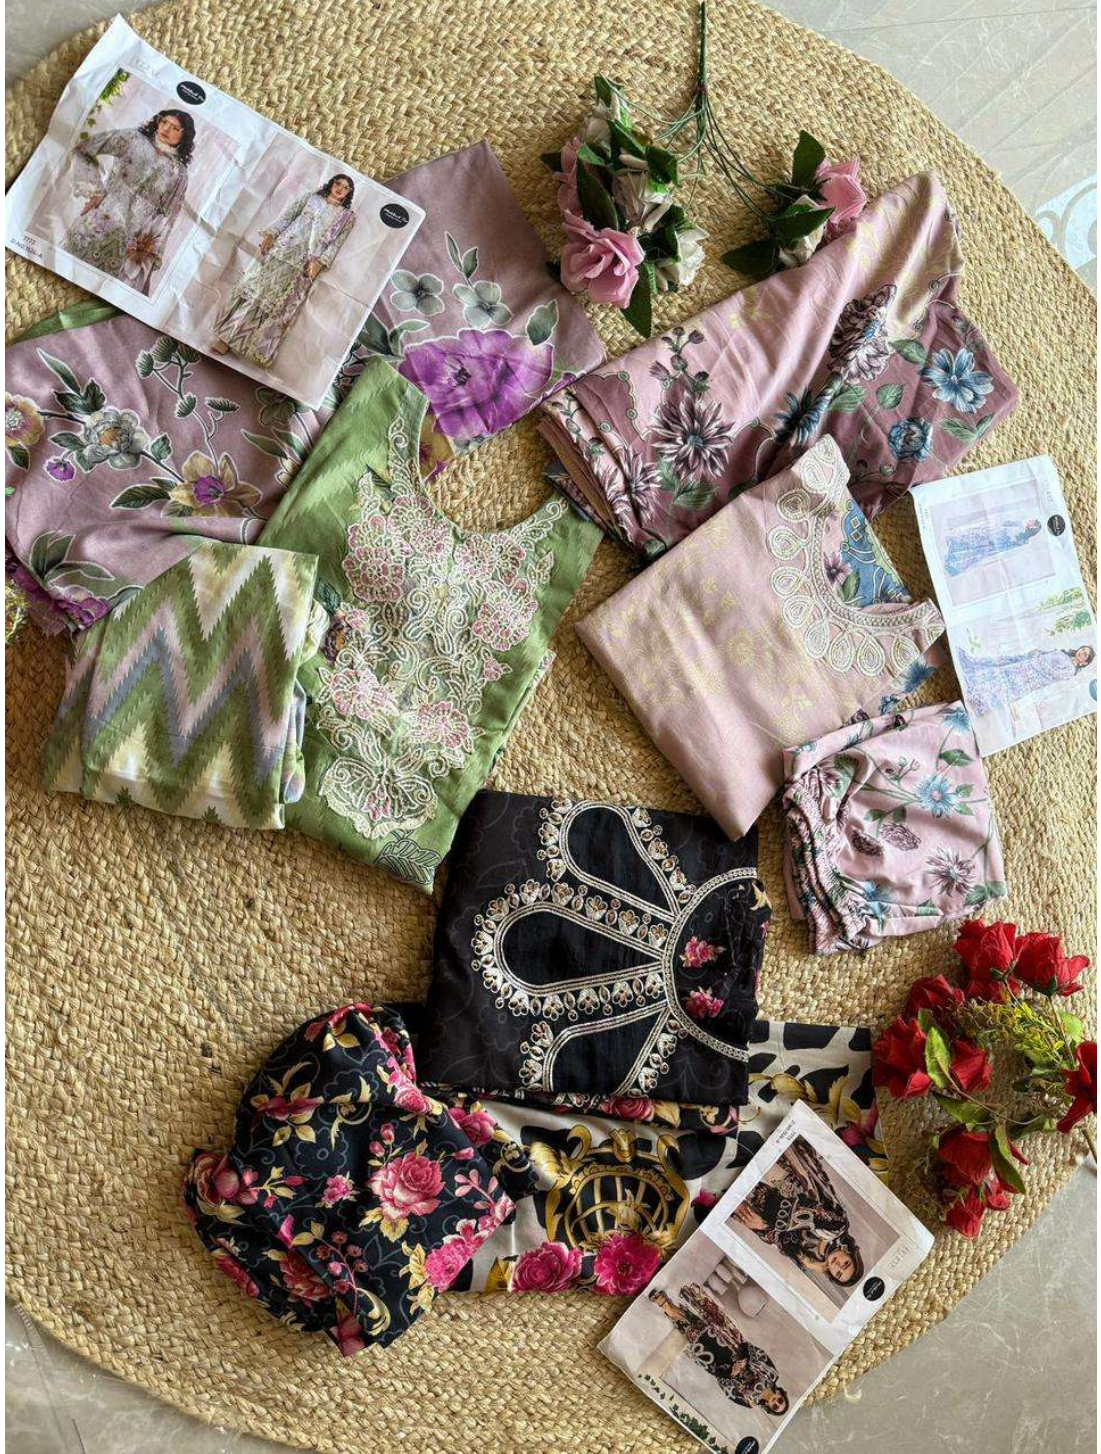

ADAN LIBAS LAWN COLLECTION

7773
D.NO.1522

7773
D.NO.1524

7773
D.NO.1526

ADAN LIBAS LAWN COLLECTION

7773
D.NO.1522

7773
D.NO.1524

7773
D.NO.1526

Mehboob Text
Clothing Textiles

Mehlool Tex
Clothing Textiles

Mehlool Text
Clothing Textiles

719
DINER/2014

BELIEVE

True Own Style
Wear it with Confidence
Be a Part of the Fashion Revolution
and Change the World

7773

D.NO.1526-A

BELIEVE

True Own Hope
Be a part of the most beautiful collection
of the world's best & most famous
designers.

7773
D.NO.1524

BELIEVE

True Then Hope
Wash and Care Instructions
Please Refer to the Label