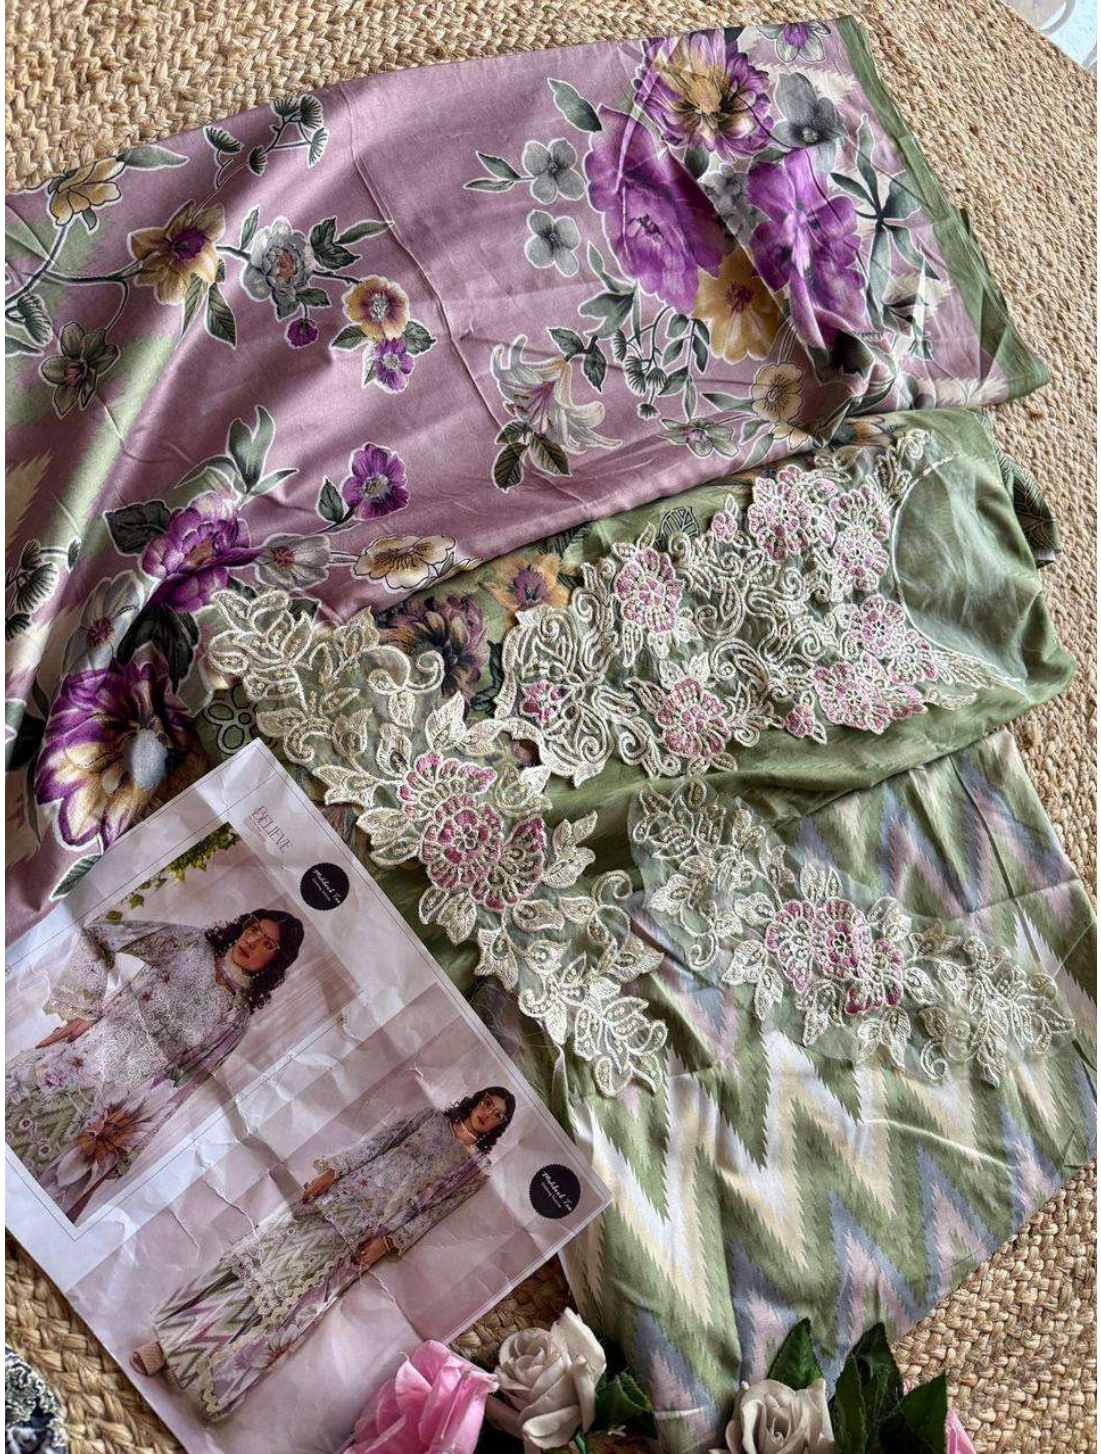

ADAN LIBAS LAWN COLLECTION

7773
D.NO.1522

7773
D.NO.1524

7773
D.NO.1526

ADAN LIBAS LAWN COLLECTION

7773
D.NO.1522

7773
D.NO.1524

7773
D.NO.1526

Mehboob Text
Clothing Textiles

Mehlool Tex
Clothing Textiles

Mehlool Text
Clothing Textiles

719
DINER/2014

BELIEVE

True Own Style
Wear it with Confidence
Be a Part of the Fashion Revolution
and Change the World

7773

D.NO.1526-A

BELIEVE

True Own Hope
Be a part of the most beautiful collection
of the world's best & most famous
designers.

7773
D.NO.1524

BELIEVE

True Then Hope
Wash and Care Instructions
Please Refer to the Label