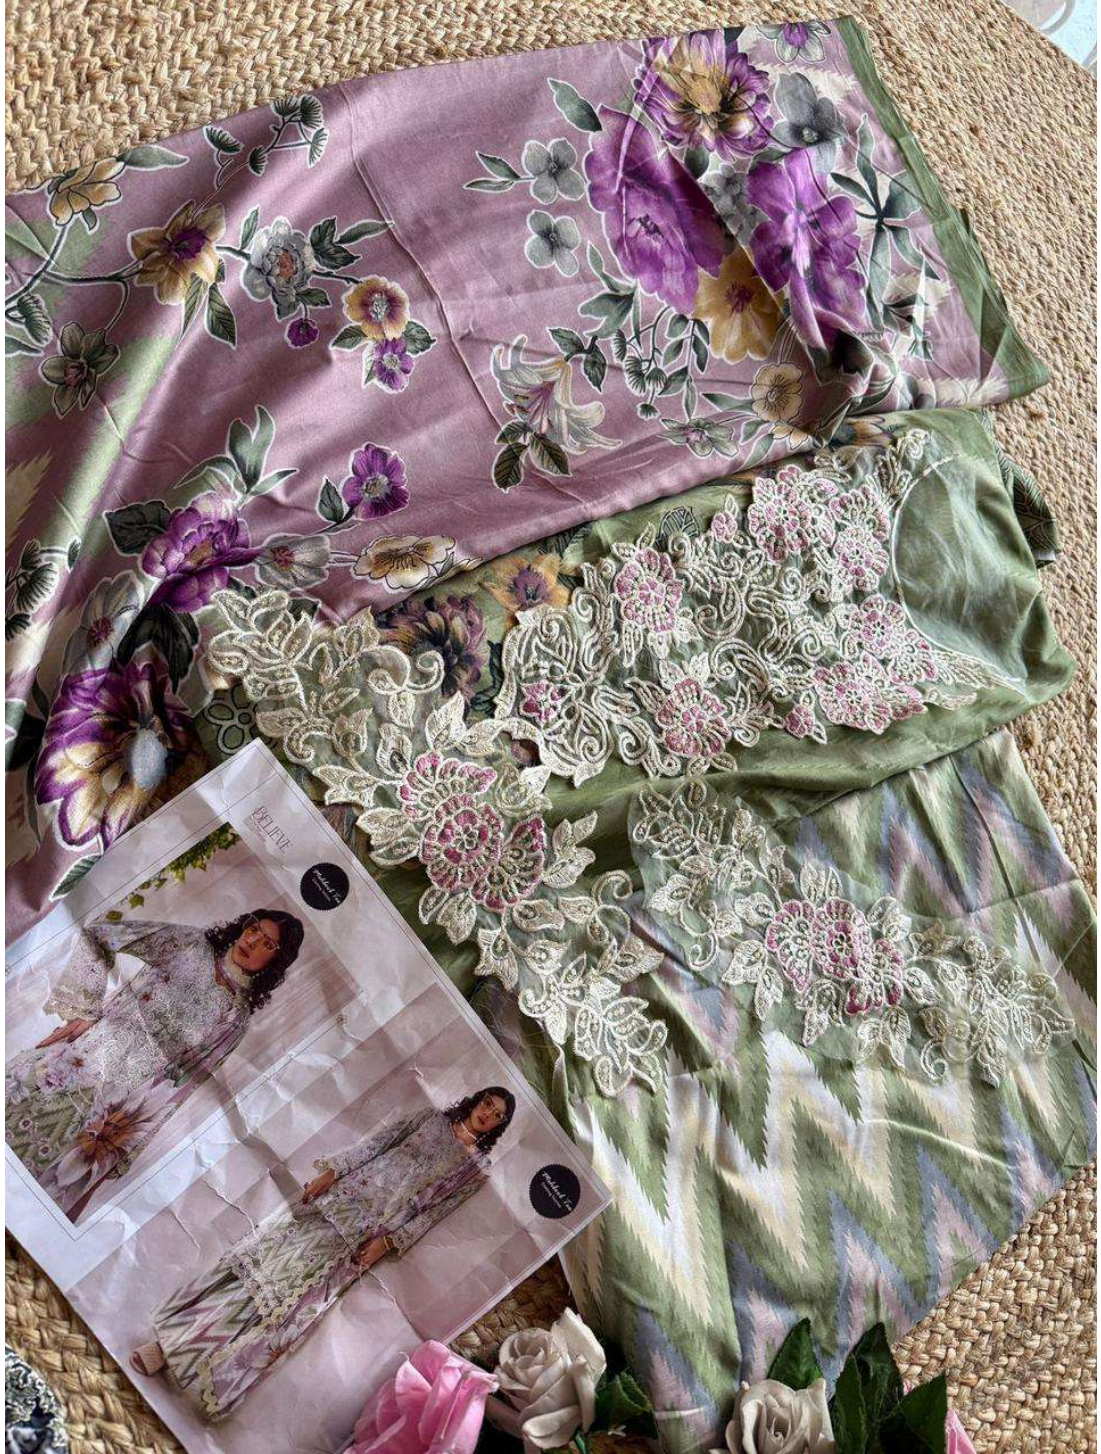

ADAN LIBAS LAWN COLLECTION

7773
D.NO.1522

7773
D.NO.1524

7773
D.NO.1526

ADAN LIBAS LAWN COLLECTION

7773
D.NO.1522

7773
D.NO.1524

7773
D.NO.1526

Mehboob Text
Clothing Textiles

Mehlool Tex
Clothing Textiles

Mehlool Text
Clothing Textiles

719
DINUSOIA

BELIEVE

True Own Style
Wash & Care Instructions
Dry Clean Only

Mehboob Tea
Clothing Textiles

7773

D.NO.1526-A

Mehboob Tea
Clothing Textiles

BELIEVE

True Own Hope
Home of Quality & Affordable Fashion
for Women & Kids in the Middle East

7773

D.NO.1524

BELIEVE

True Then Hope
Wash and Care Instructions
Please Refer to the Label