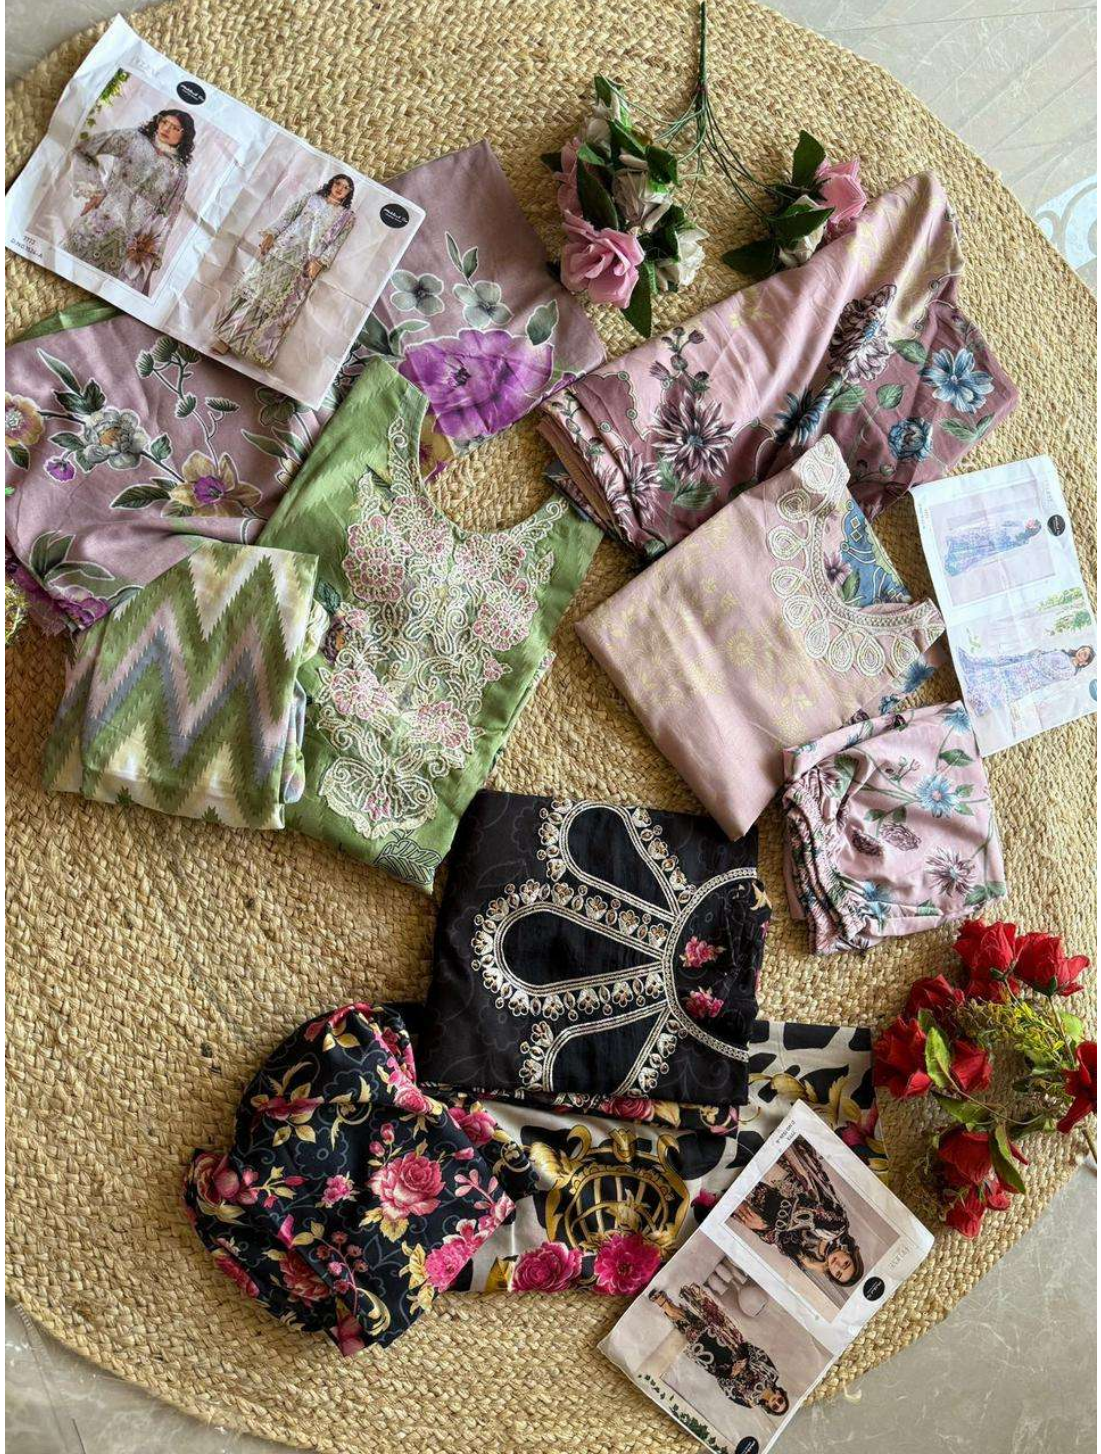

ADAN LIBAS LAWN COLLECTION

7773
D.NO.1522

7773
D.NO.1524

7773
D.NO.1526

ADAN LIBAS LAWN COLLECTION

7773
D.NO.1522

7773
D.NO.1524

7773
D.NO.1526

Mehboob Text
Clothing Textiles

Mehlool Tex
Clothing Textiles

Mehlool Text
Clothing Textiles

719
DINUSOIA

BELIEVE

True Own Style
Wash & Care Instructions
Dry Clean Only

Mehboob Tea
Clothing Textiles

7773

D.NO.1526-A

Mehboob Tea
Clothing Textiles

BELIEVE

True Own Hope
Home of Quality & Affordable Fashion
for Women & Kids in the Middle East

7773

D.NO.1524

BELIEVE

True Then Hope
Wash and Care Instructions
Please Refer to the Label