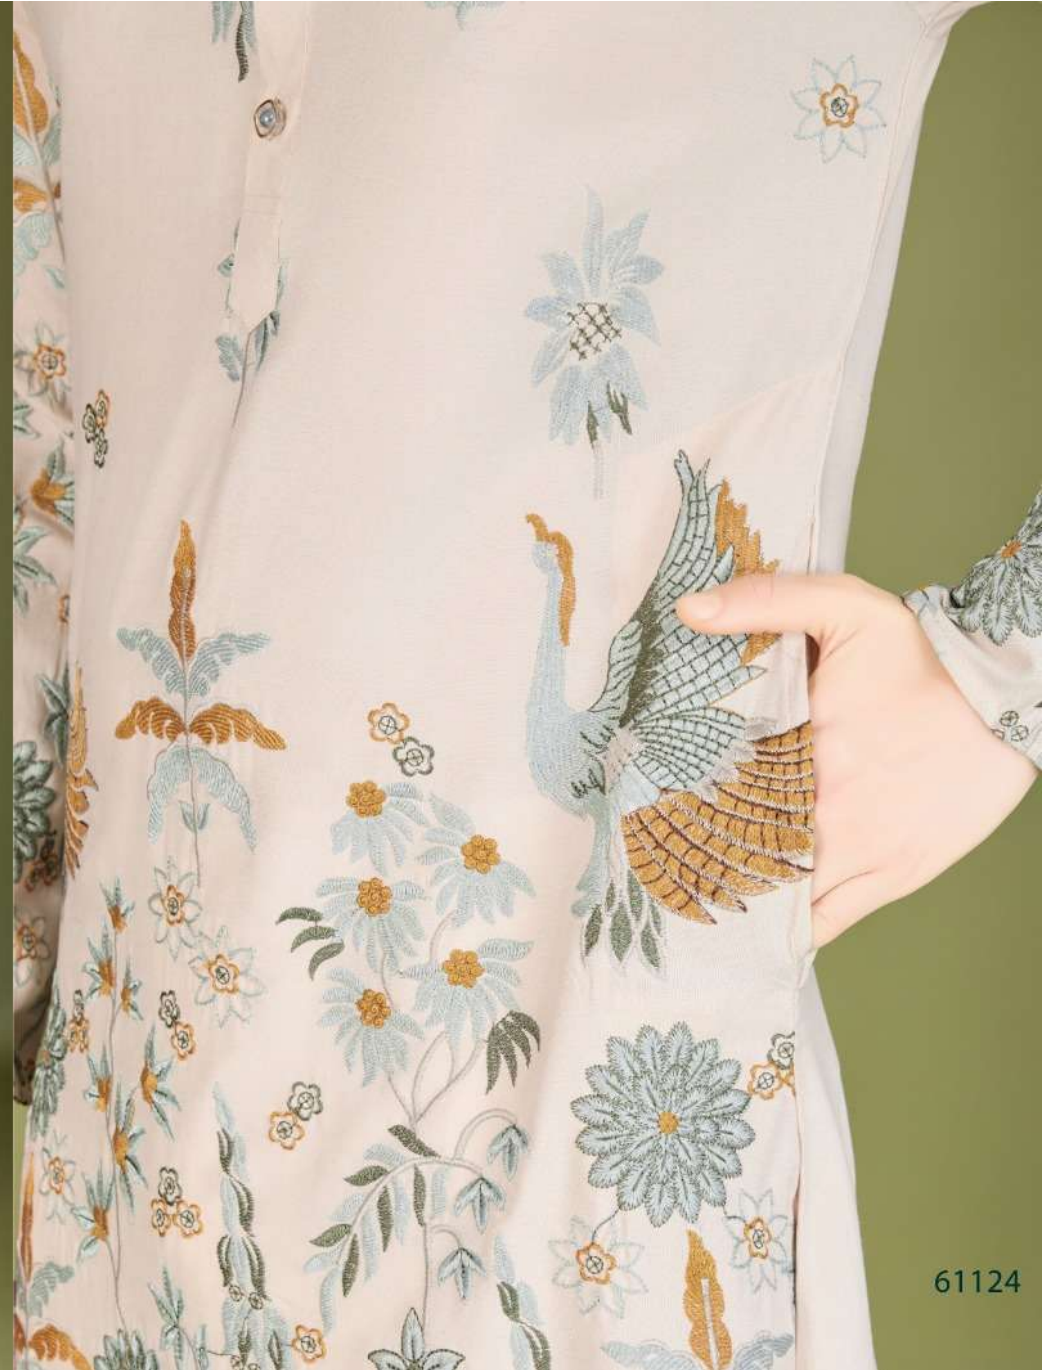

शुभकर

61124