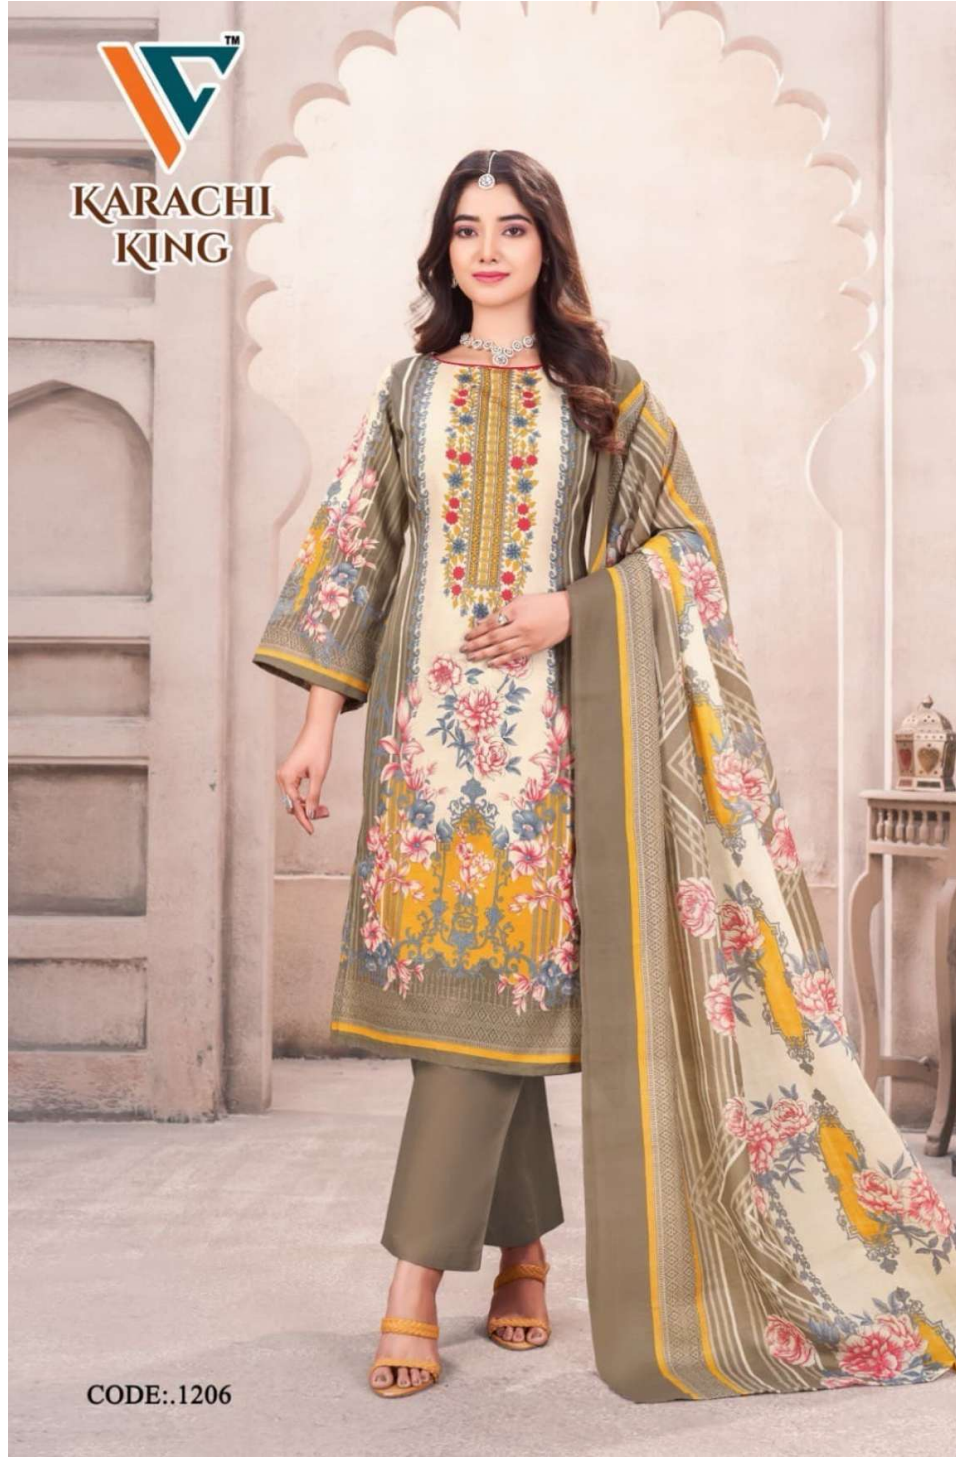

Karachi King

BOTTOM 2.50 MTR

VOL.12

KARACHI
KING

CODE: 1201

KARACHI
KING

CODE:.1202

KARACHI
KING

CODE:.1203

KARACHI
KING

CODE:.1204

KARACHI
KING

CODE:.1205

KARACHI
KING

CODE:.1206

**KARACHI
KING**