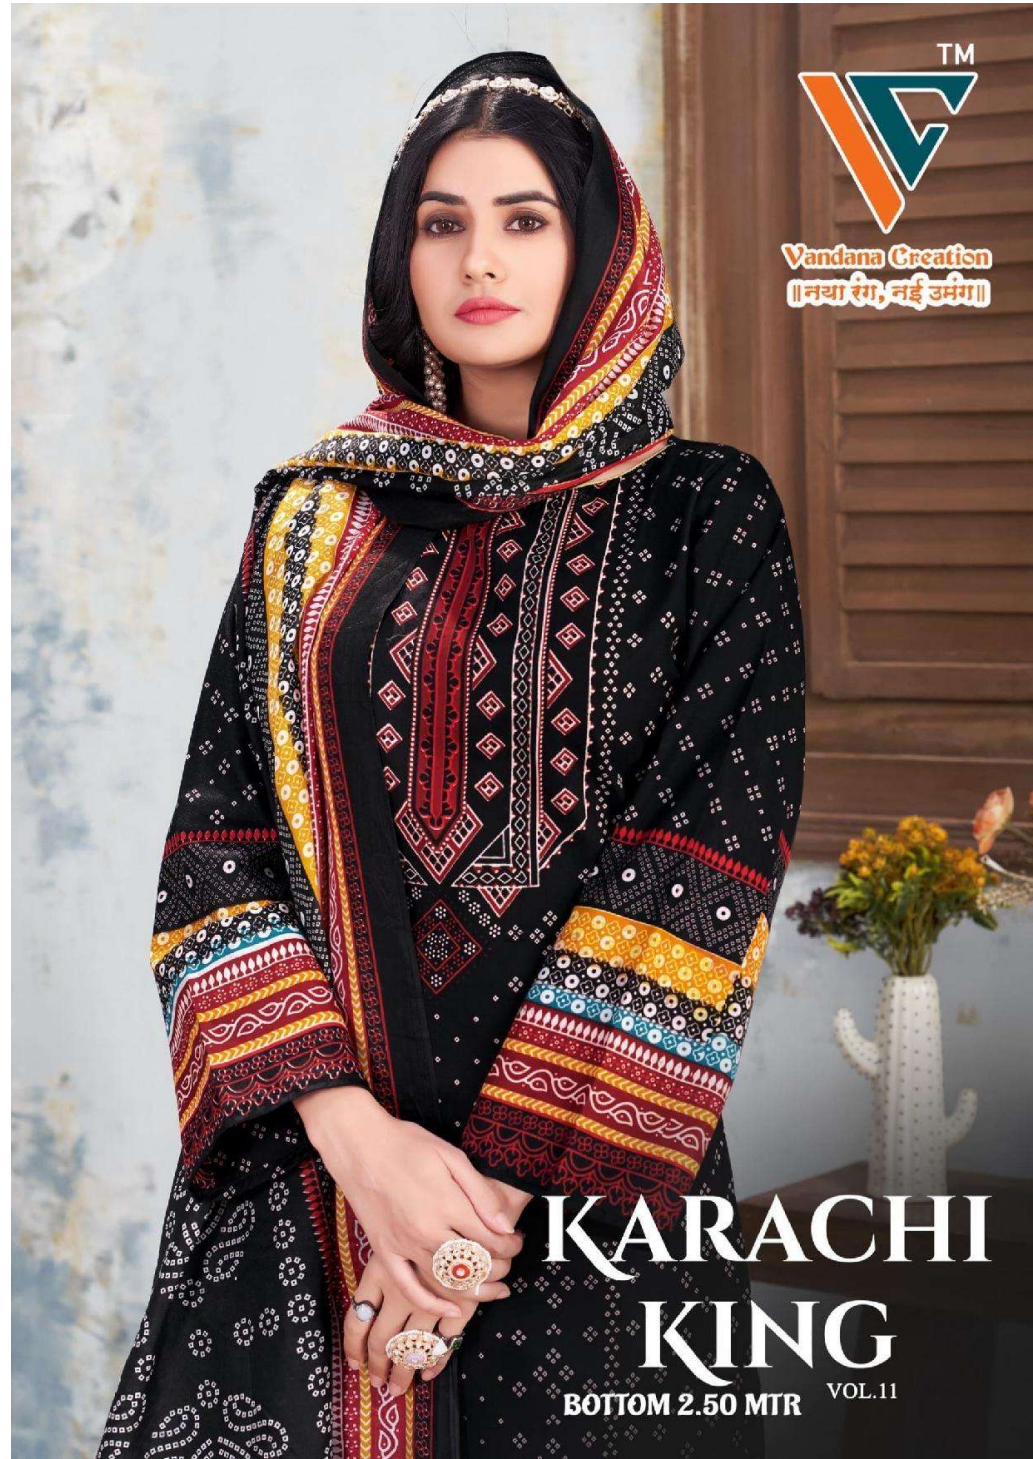

Vandana Creation  
॥ नया रंग, नई उमंग ॥

# KARACHI KING

BOTTOM 2.50 MTR VOL.11

KARACHI  
KING

CODE:.1101

KARACHI  
KING

CODE:.1102

KARACHI  
KING

CODE:.1103