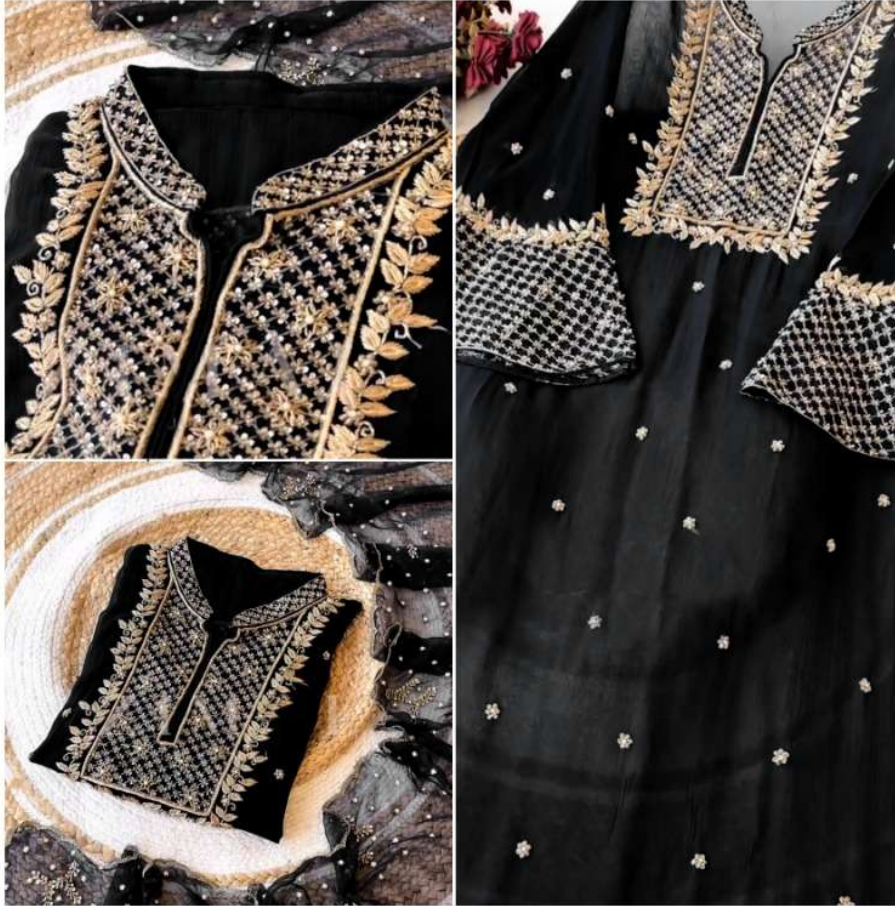

SEMI STICH COLLECTION

TOP- PURE FOX GEORGETTE WITH HEAVY EMBROIDERY AND SEQUENCE WORK

BOTTOM/INNER- DULL SHANTOON

DUPATTA- PURE FOX GEORGETTE FANCY DUPATTA WITH HEAVY EMBROIDERY

7773
D.No:-629

ANAMSA
AAA REAL FASHION BRAND

ANAMSA-629

ed content

ANAMSA
AA REAL FASHION BRAND

ANAMSA-629

AI-generated content

SEMI STICH COLLECTION

TOP- PURE FOX GEORGETTE WITH HEAVY EMBROIDERY AND SEQUENCE WORK

BOTTOM/INNER- DULL SHANTOON

DUPATTA- PURE FOX GEORGETTE FANCY DUPATTA WITH HEAVY EMBROIDERY

77773
D.No:-629