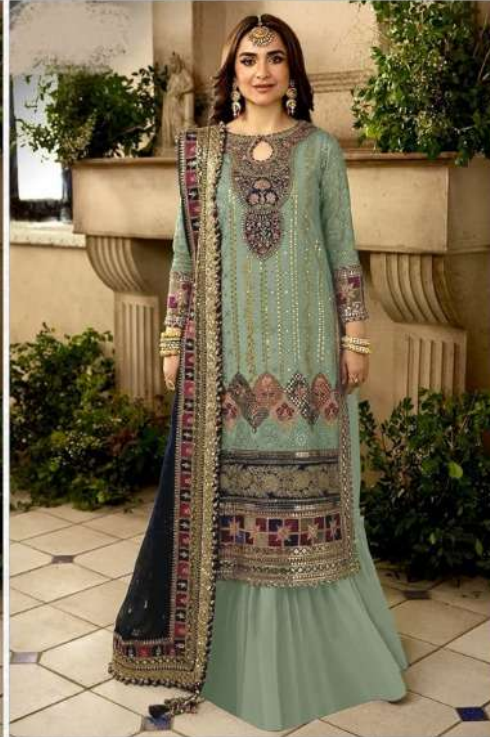

## SEMI STICH COLLECTION

TOP- PURE FOX GEORGETTE WITH HEAVY EMBROIDERY AND SEQUENCE WORK

BOTTOM/INNER- DULL SHANTOON

DUPATTA- PURE FOX GEORGETTE FANCY DUPATTA AND HEAVY EMBROIDERY

AF-216 A

AF-216 B

AF-216 C