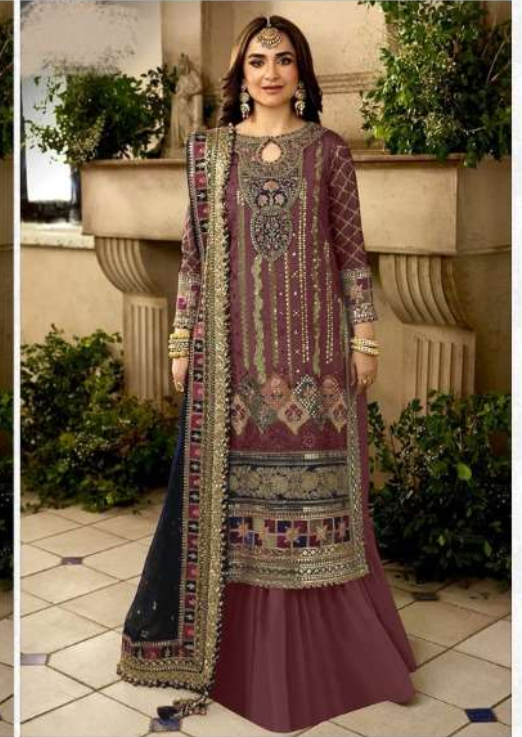

## SEMI STICH COLLECTION

TOP- PURE FOX GEORGETTE WITH HEAVY EMBROIDERY AND SEQUENCE WORK

BOTTOM/INNER- DULL SHANTOON

DUPATTA- PURE FOX GEORGETTE FANCY DUPATTA AND HEAVY EMBROIDERY

AF-216 A

AF-216 B

AF-216 C