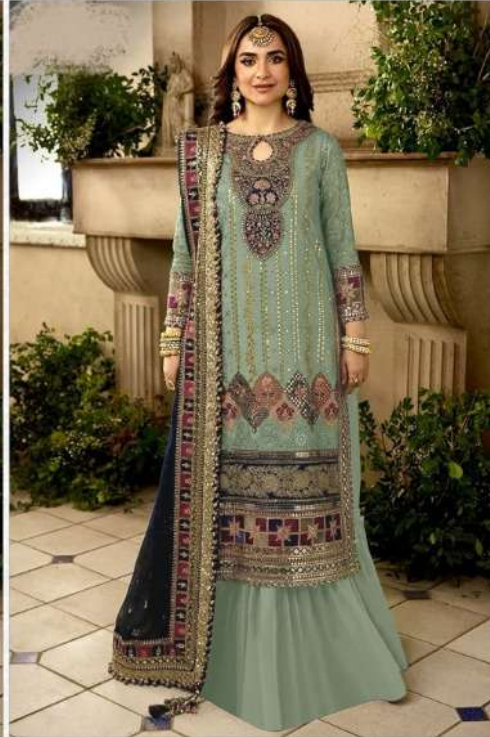

SEMI STICH COLLECTION

TOP- PURE FOX GEORGETTE WITH HEAVY EMBROIDERY AND SEQUENCE WORK

BOTTOM/INNER- DULL SHANTOON

DUPATTA- PURE FOX GEORGETTE FANCY DUPATTA AND HEAVY EMBROIDERY

AF-216 A

AF-216 B

AF-216 C

AF-216 D