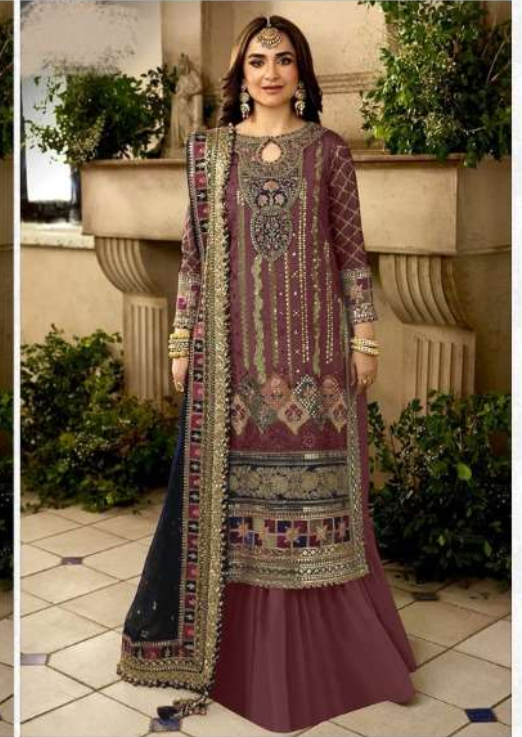

SEMI STICH COLLECTION

TOP- PURE FOX GEORGETTE WITH HEAVY EMBROIDERY AND SEQUENCE WORK

BOTTOM/INNER- DULL SHANTOON

DUPATTA- PURE FOX GEORGETTE FANCY DUPATTA AND HEAVY EMBROIDERY

AF-216 A

AF-216 B

AF-216 C

AF-216 D