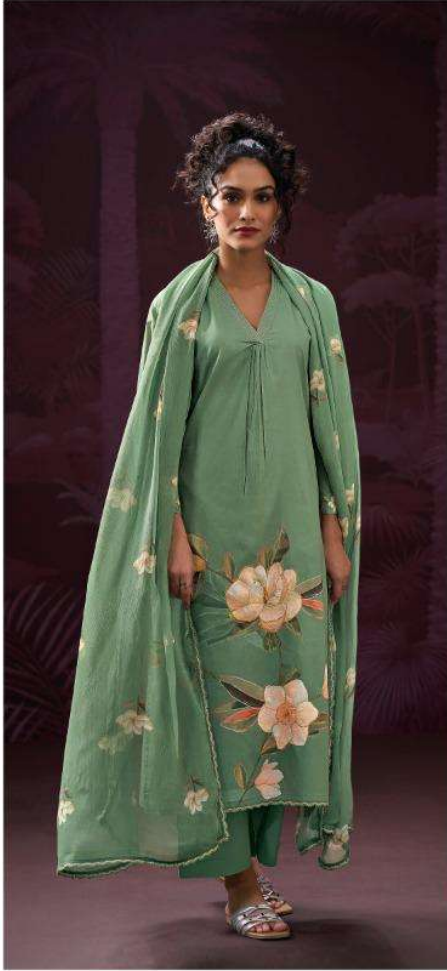

Ganga®

S3142-A

S3142-C

S3142-B

S3142-B

S3142-C

PRODUCT NAME	<i>BHARAVI</i>
D.NO.	S3142
DESCRIPTION	<p>TOP PREMIUM COTTON PRINTED WITH HAND EMBROIDERY, HAND WORK AND CROCHET LACE BORDER. COTTON BORDER.</p> <p>BOTTOM PREMIUM COTTON SOLID COLOR.</p> <p>DUPATTA PREMIUM PURE CHIFFON PRINTED WITH CROCHET LACE BORDER.</p>
HSN CODE	520851
WHOLESALE PRICE	1705/- EACH + GST (EXTRA)

S3142-A

S3142-B

S3142-C

S3142-D

Ganga®
Bharavi
S3142- A/B/C/D