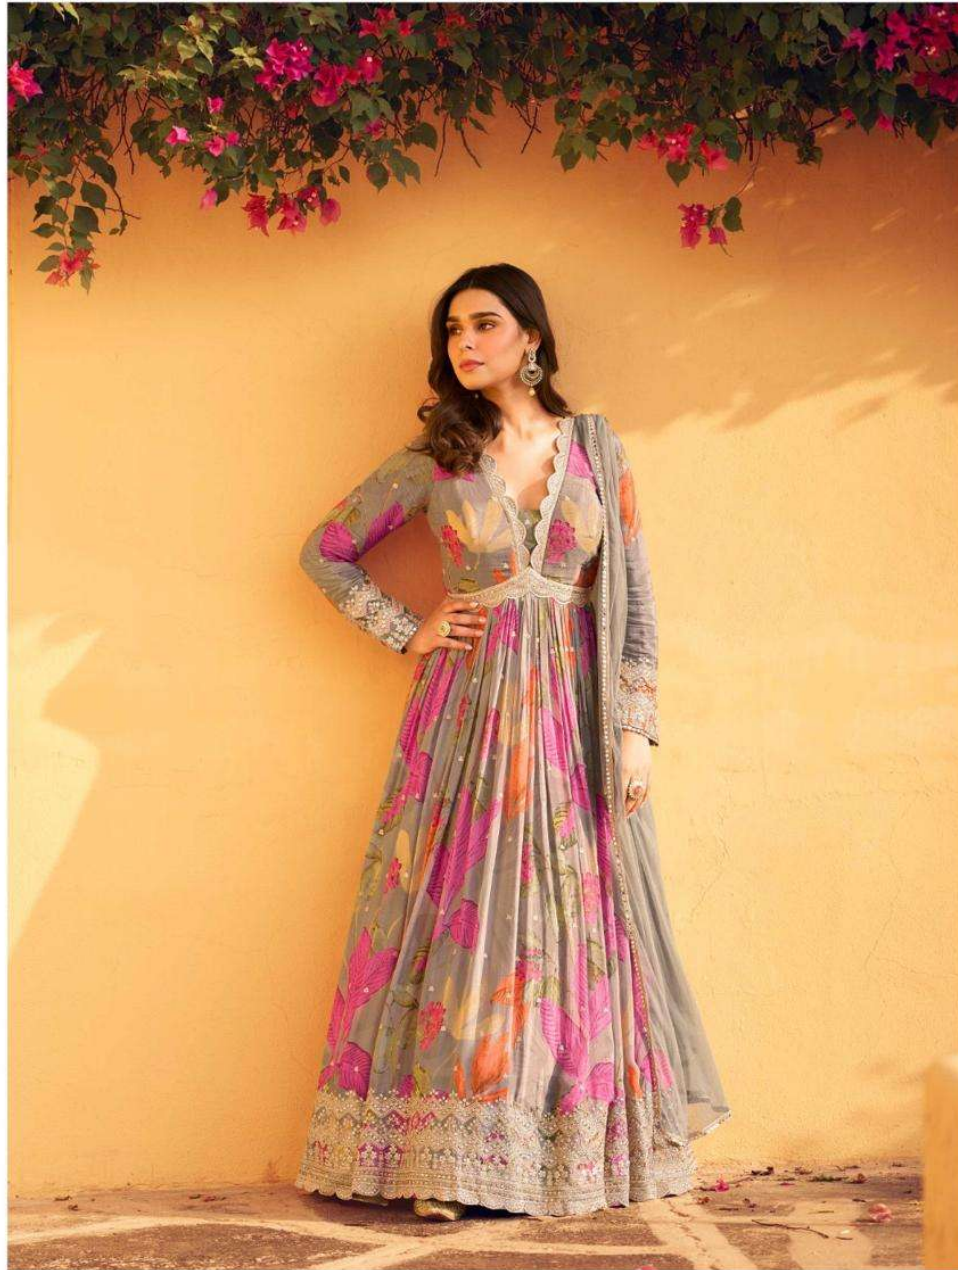

R A N I

SAYURI[®]
Designer

SAYURI[®]
Designer

DRAPE YOURSELF
IN THIS
TRADITIONAL
OUTFITS FOR
UNMATCHED STYLE
AND ELEGANCE.
THIS FANCY
COLLECTION WILL
MAKE HEARTS
FLUTTER.

LOOK-5749

SAYURI®
Designer

LET YOUR CLOSET EXPERIENCE THE TASTE
OF CONTEMPORARY MINGLED WITH A GRACEFUL AURA.

LOOK-5750

5747

5748

5749

5750

5751

SAYURI®
Designer
RANI