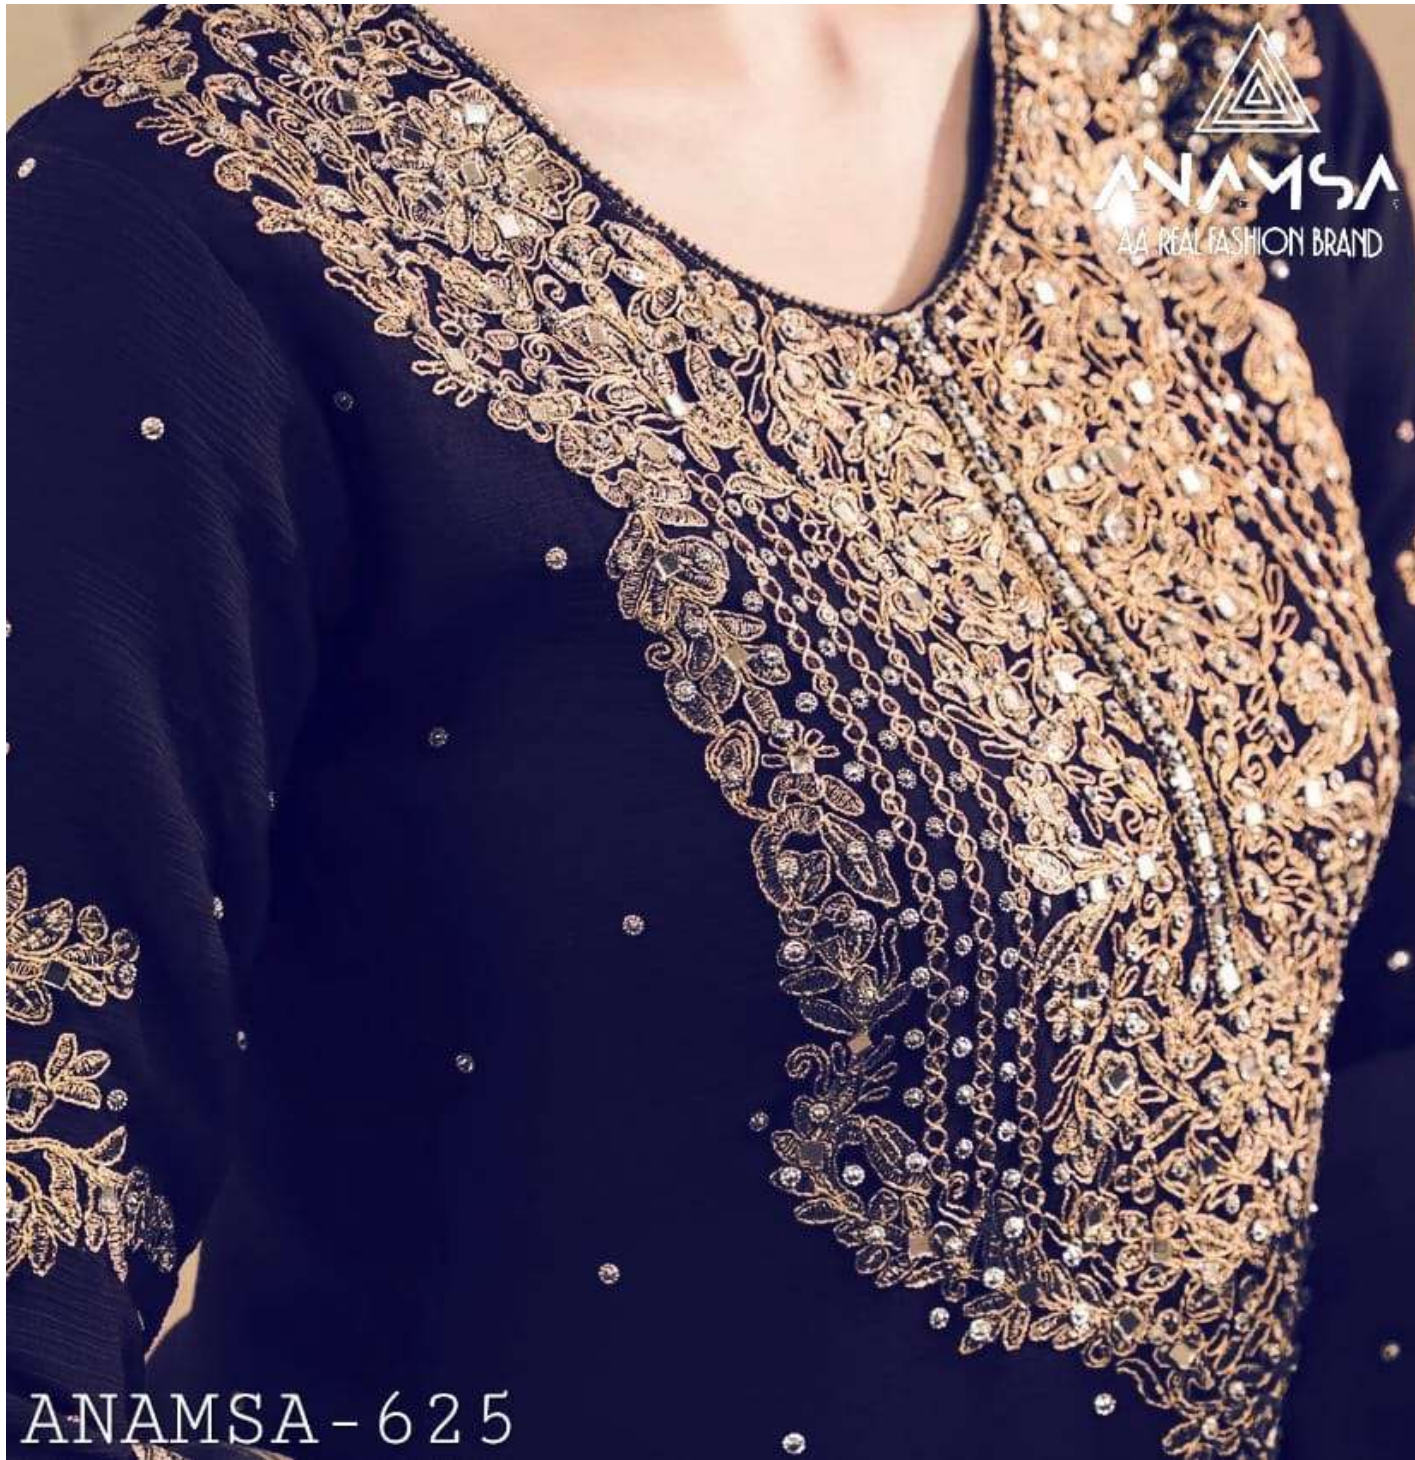

DUPATTA- PURE FOX GEORGETTE FANCY DUPATTA WITH HEAVY EMBROIDERY

INNER- DULL SHANTOON

D.No:-625

ANAMSA
AA REAL FASHION BRAND

ANAMSA - 625

ANAMSA
A REAL FASHION BRAND

ANAMSA - 625

ANAMSA
AA REAL FASHION BRAND