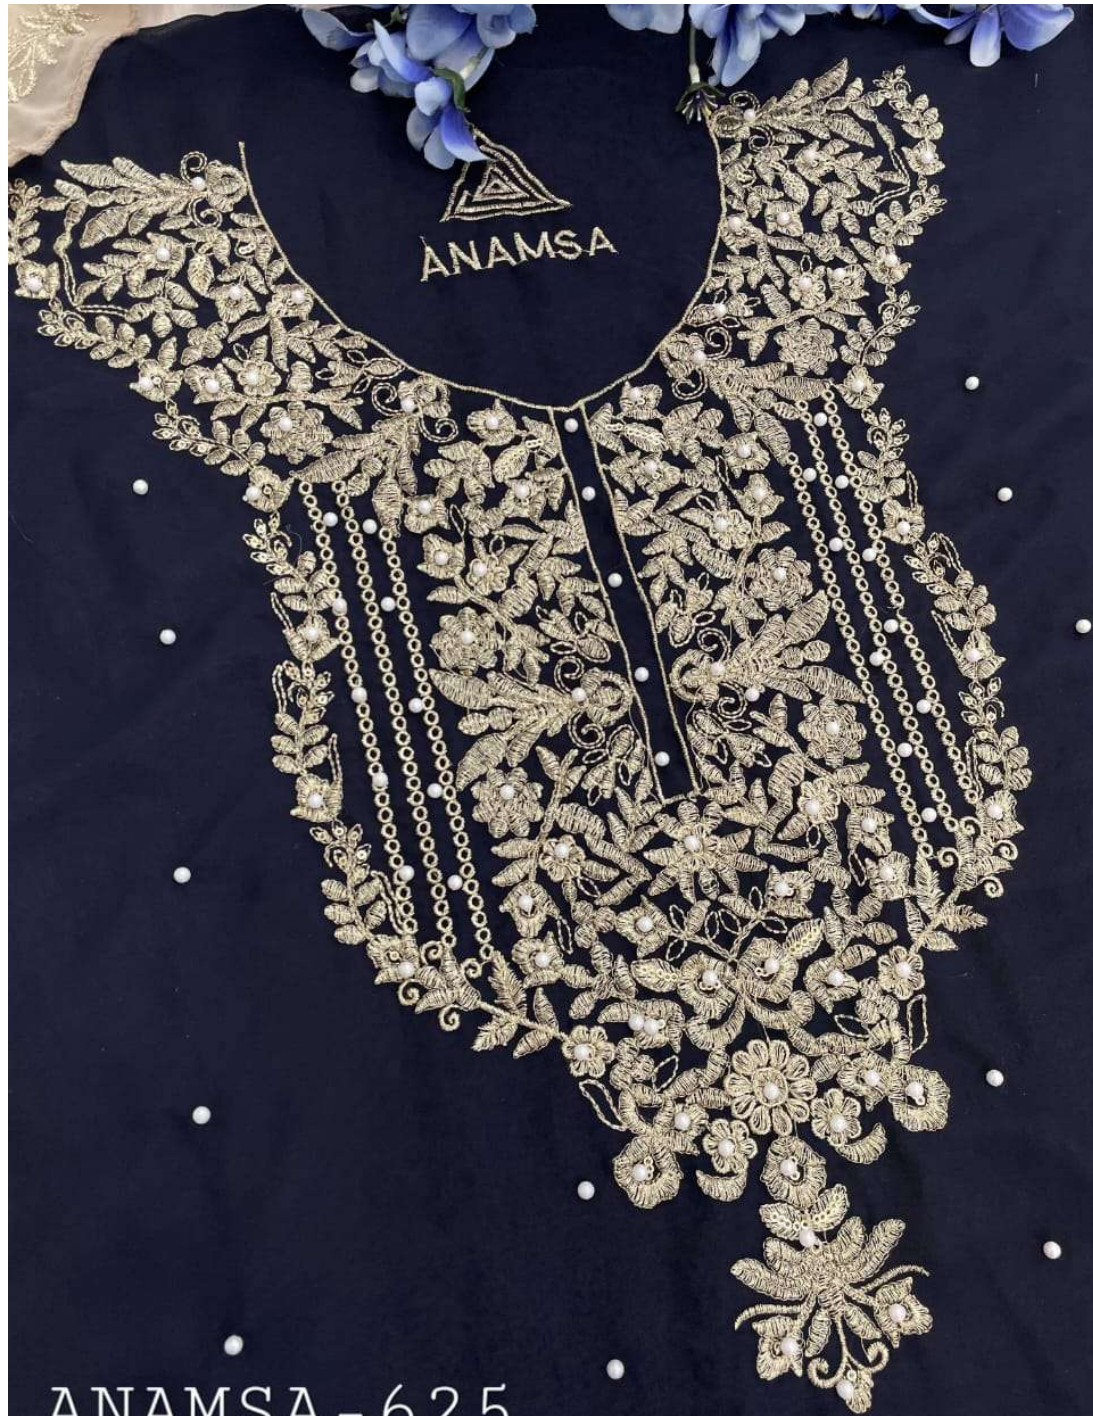

ANAMSA
AA REAL FASHION BRAND

ANAMSA - 625

ANAMSA - 625

ANAMSA
AA REAL FASHION BRAND

ANAMSA - 625

ANAMSA - 625 •

ANAMSA
AA REAL FASHION BRAND

ANAMSA-625

ANAMSA
AA REAL FASHION BRAND

ANAMSA - 625

ANAMSA
AA REAL FASHION BRAND

ANAMSA

ANAMSA - 625

SEMI STICH COLLECTION

TOP- PURE FOX GEORGETTE WITH HEAVY EMBROIDERY AND SEQUENCE WORK AND MOTI WORK

BOTTOM- PURE FOX GEORGETTE WITH HEAVY EMBROIDERY

DUPATTA- PURE FOX GEORGETTE FANCY DUPATTA WITH HEAVY EMBROIDERY

INNER- DULL SHANTOON

D.No:-625

ANAMSA
AA REAL FASHION BRAND

ANAMSA - 625

ANAMSA
A REAL FASHION BRAND

ANAMSA - 625

ANAMSA
AA REAL FASHION BRAND