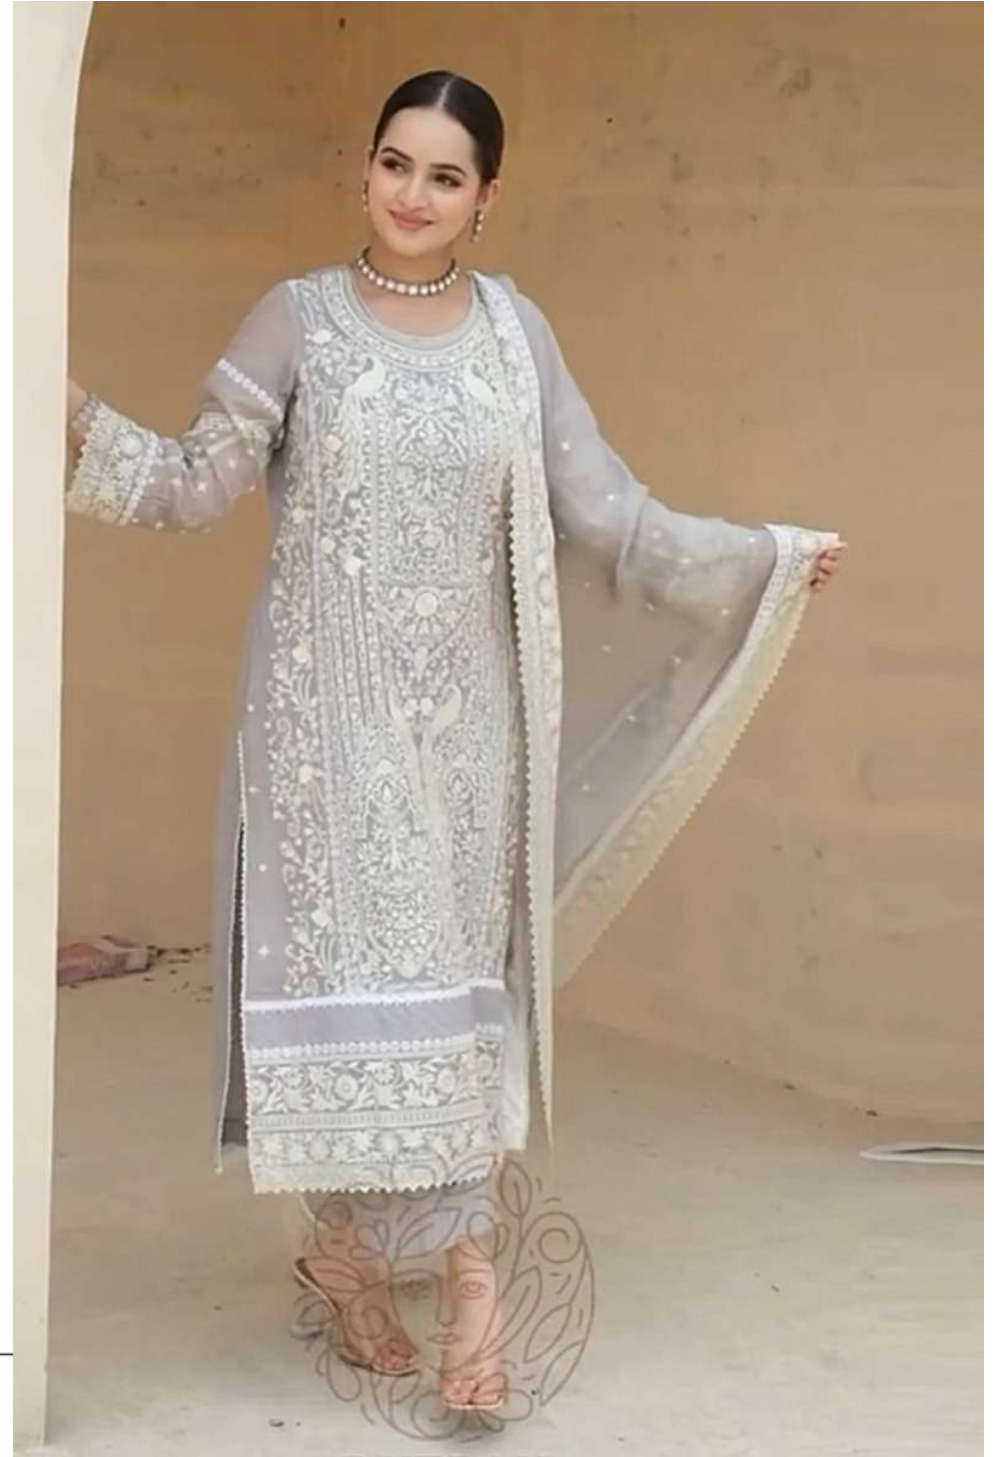

ANAMSA - 621

ANAMSA
AA REAL FASHION BRAND

ANAMSA - 621

ANAMSA
AA REAL FASHION BRAND

ANAMSA-621

SEMI STICH COLLECTION

TOP- PURE FOX GEORGETTE WITH HEAVY EMBROIDERY AND SEQUENCE WORK WITH MOTI WORK

BOTTOM/INEER- DULL SHANTOON

DUPATTA- PURE FOX GEORGETTE FANCY DUPATTA WITH HEAVY EMBROIDERY WITH MOTI WORK

7773
D.No:-621