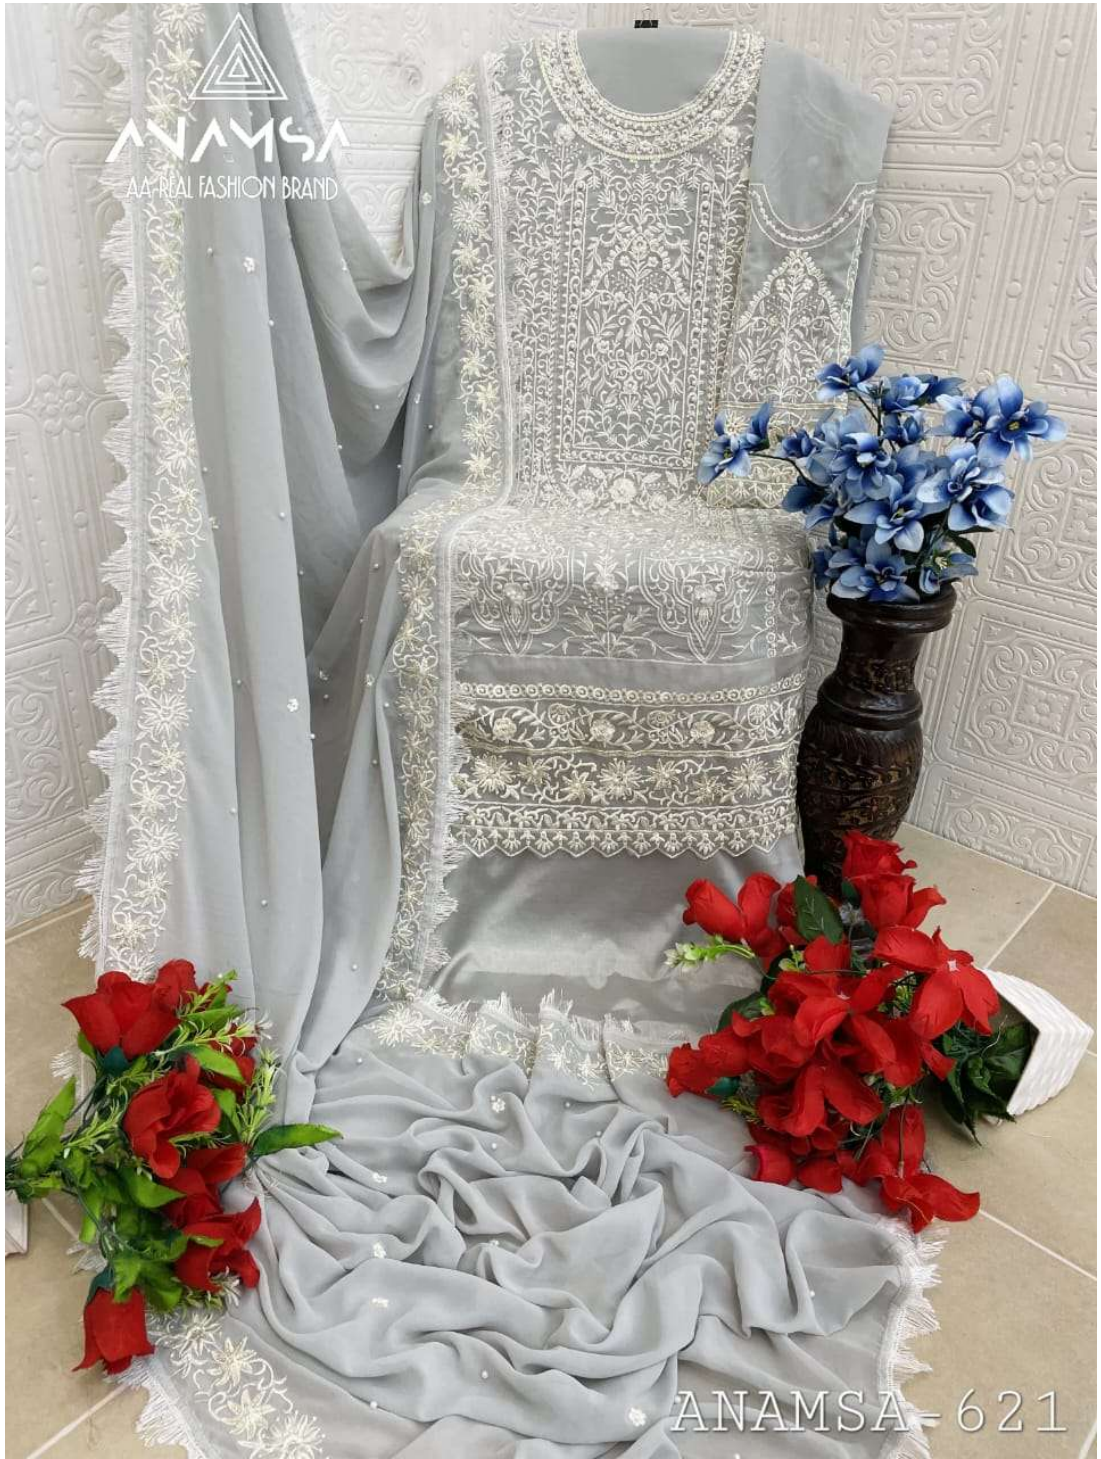

ANAMSA
AA- REAL FASHION BRAND

ANAMSA-621