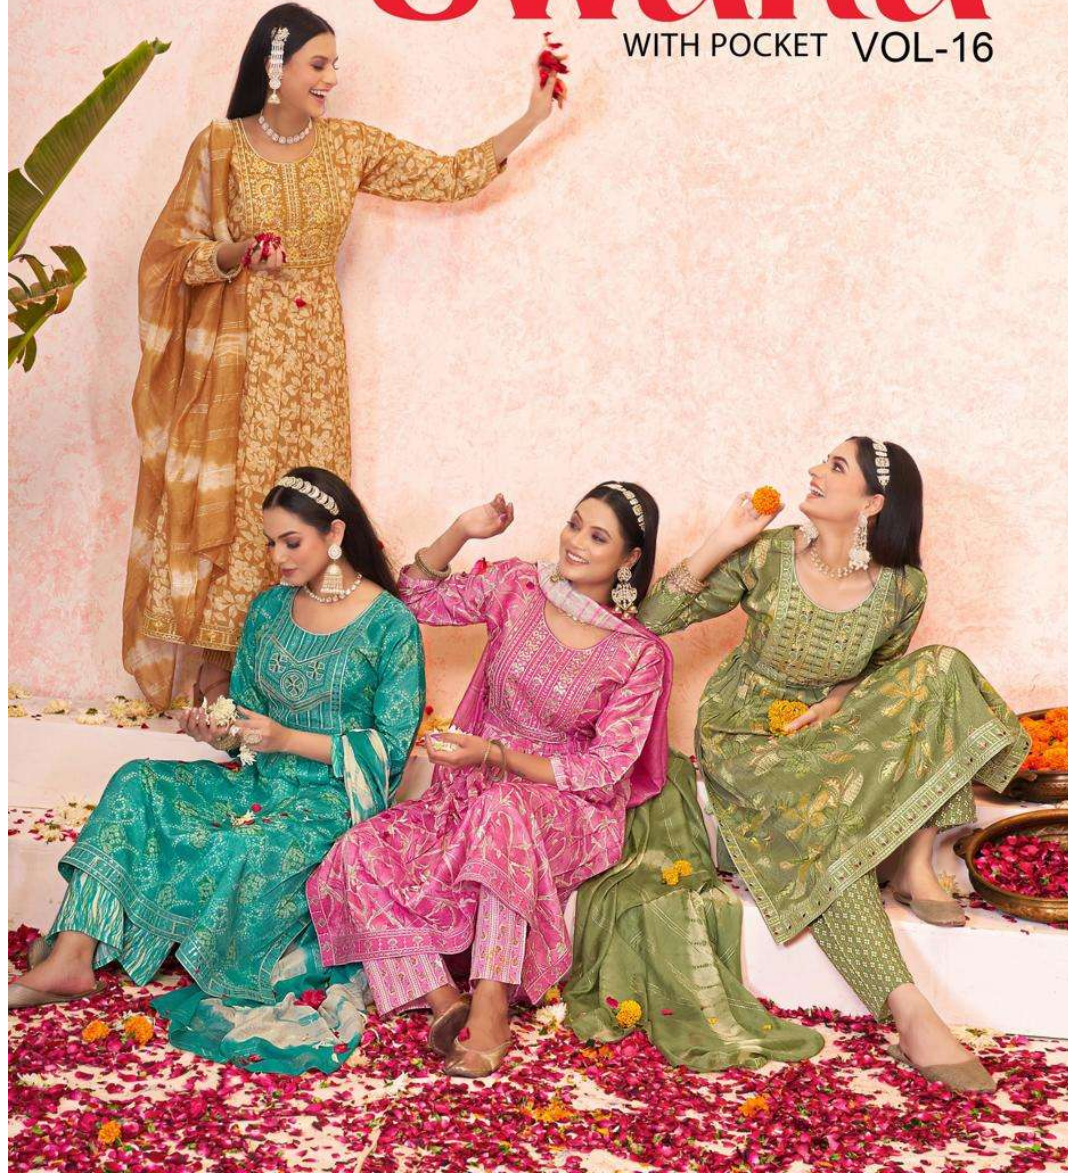

वे स्वयं स्वारा...
Taniksh
Creating Good Looks

SWARA

WITH POCKET VOL-16

top quality material

Taniksh
Exclusive Dress Material

SWARA
16003

WITH POCKET

100% COTTON / 100% WOOL