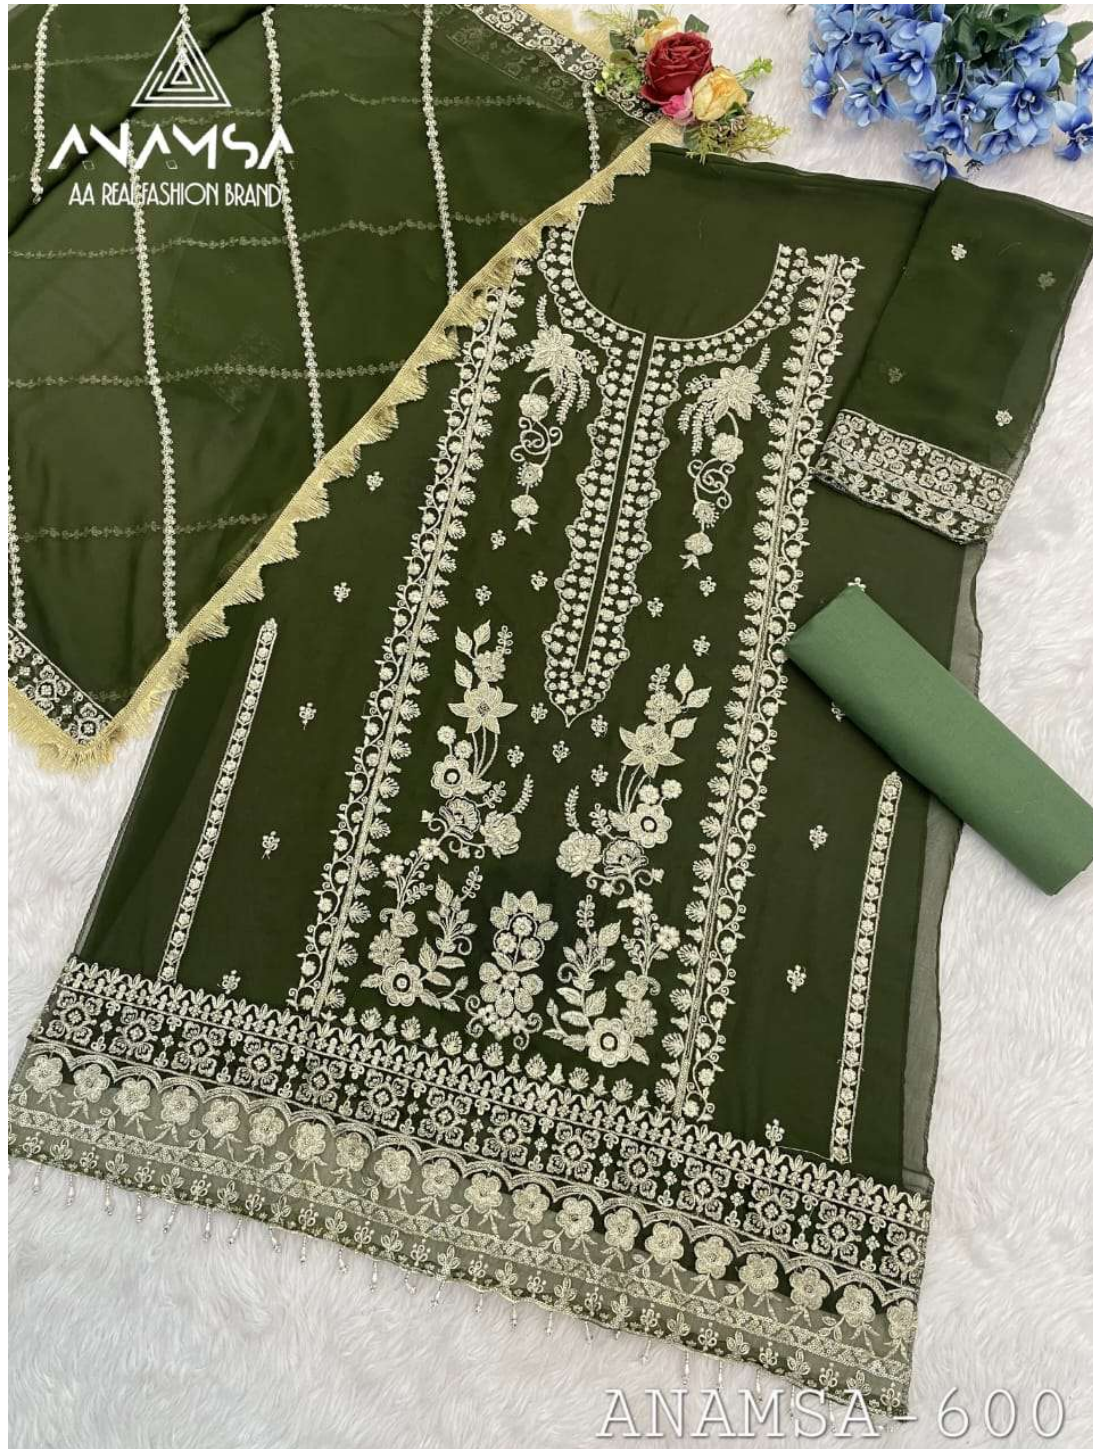

ANAMSA
AA REAL FASHION BRAND

ANAMSA-600