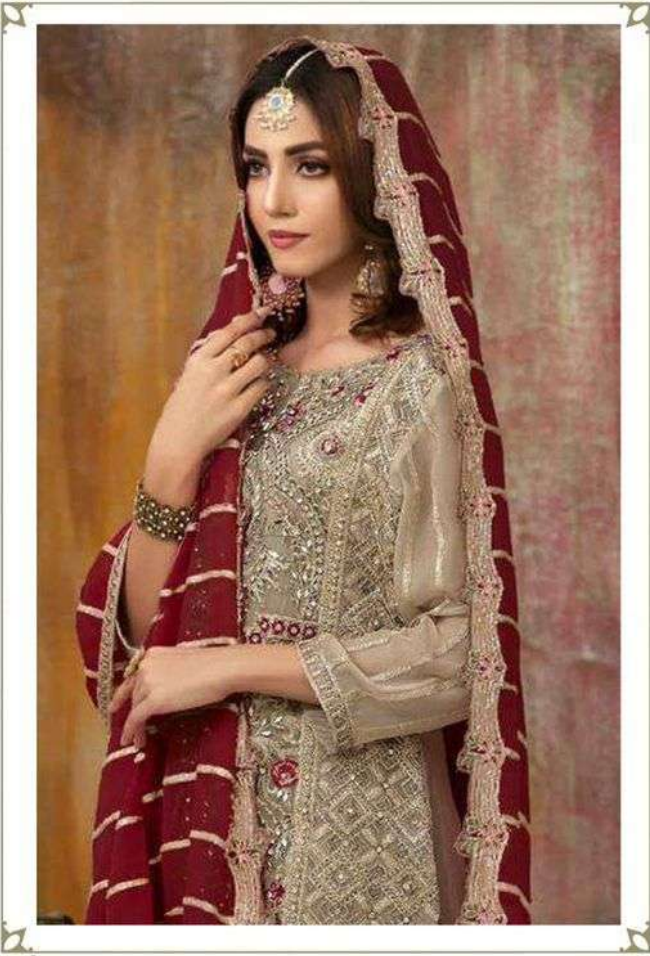

MAHNURTM
— FASHION —

Sparkling Elegance

MAHNUR
VOL-56

MAHNUR
VOL-56

D.No.56001

D.No.56002

MAHNURTM
— FASHION —

Sparkling Elegance

MAHNUR
VOL-56

MAHNUR
VOL-56

D.No.56001

D.No.56002

MAHNURTM
— FASHION —

D.NO:- M - 56001

TOP - FAUX EMBROIDERED HEAVY HANDWORKED
BOTTOM | INNER - DULL SANTOON
DUPPTA - NAZMEEN HEAVY EMBROIDERED

D.NO:- M - 56002

TOP - GEORGETTE WITH HEAVY EMBROIDERY WORK

BOTTOM | INNER - HEAVY SANTOON

DUPPTA - GEORGETTE WITH EMBROIDERY WORK

MAHNUR
VOL-56

MAHNUR
VOL-56